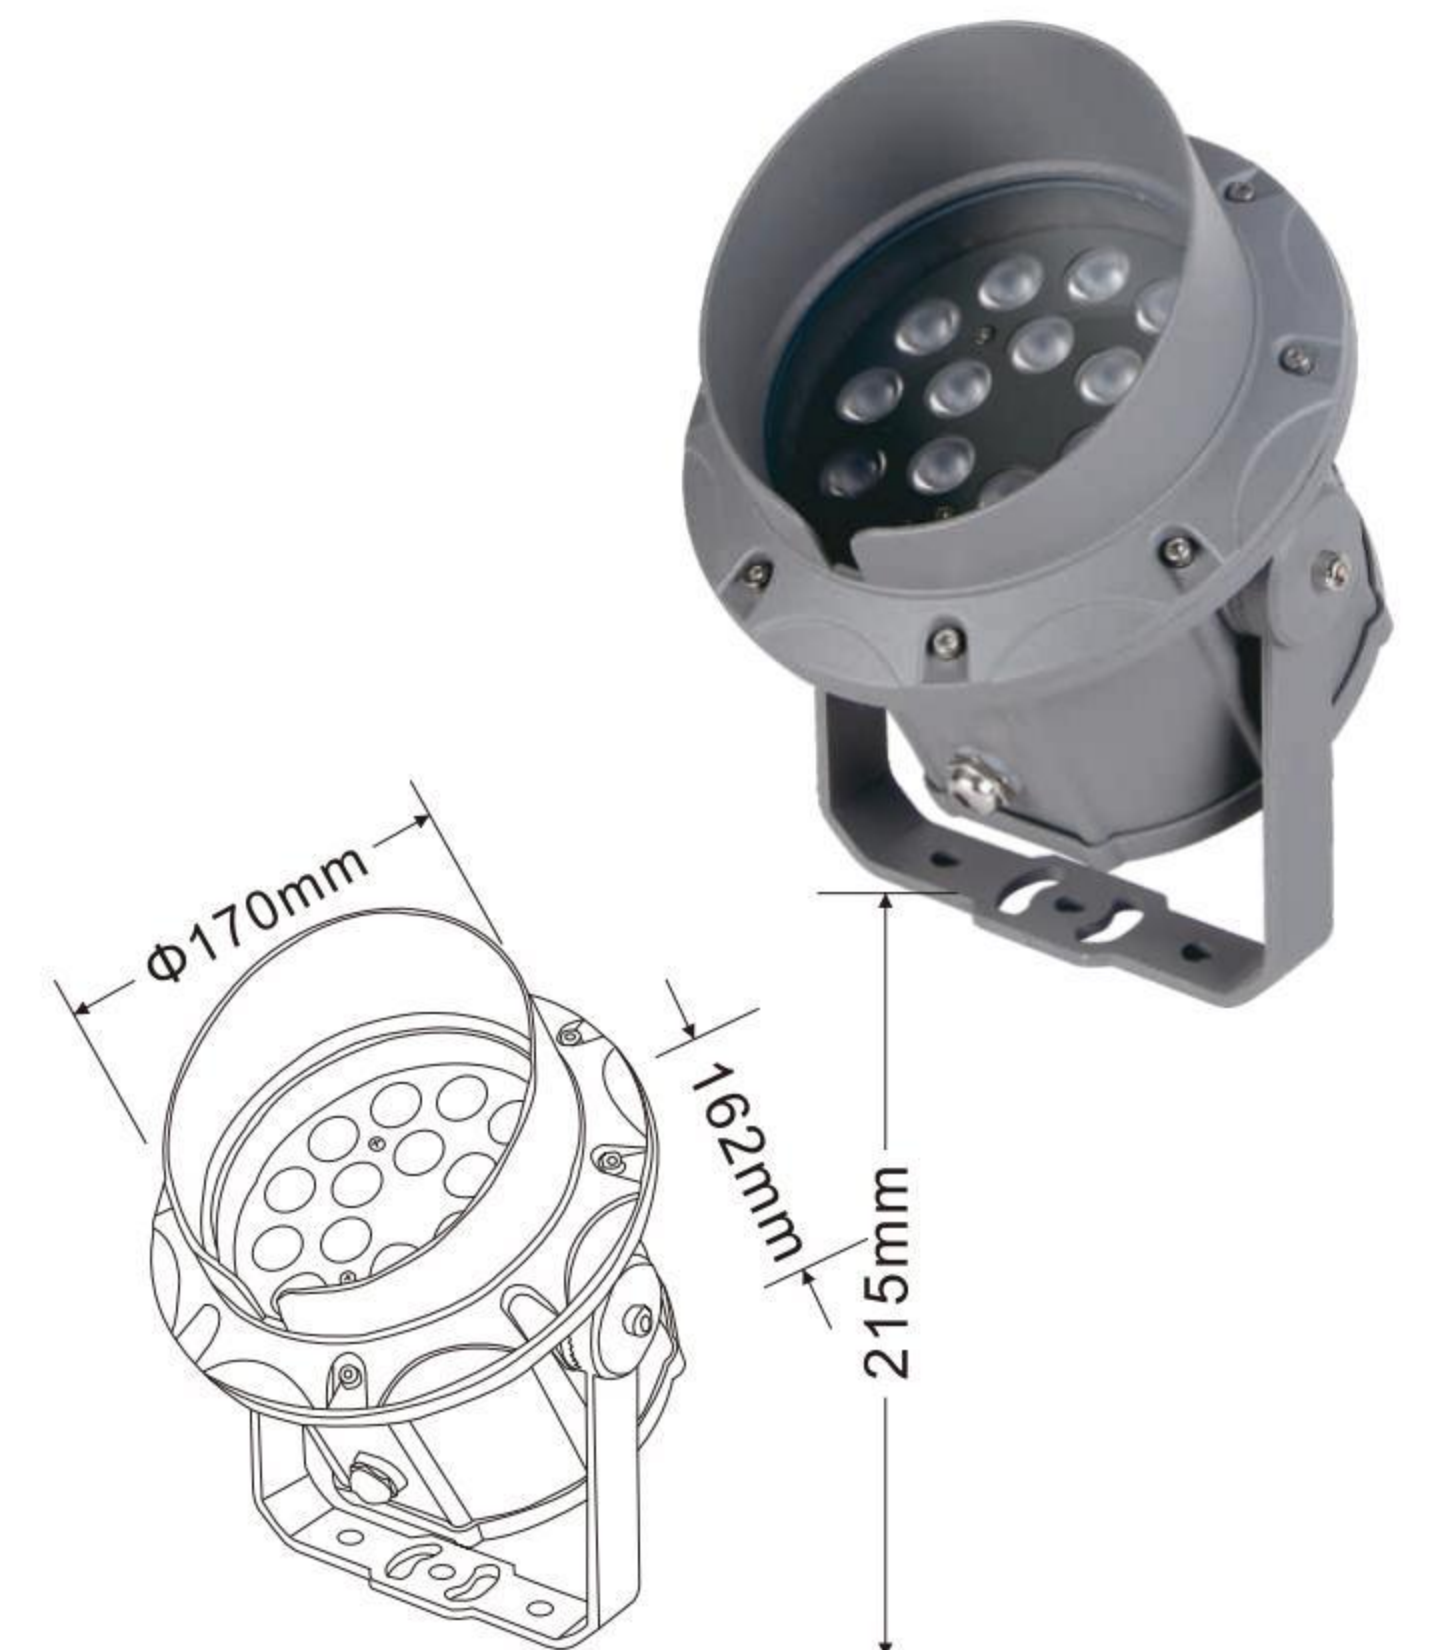

XYXYS-110

外壳材质: Lighting material	压铸铝ADC12 Die cast aluminum ADC12
防护等级: Protection level	IP65
产品尺寸: Product Size	Φ110x98xH146mm
铝基板尺寸: Aluminum base plate size	Φ65mm
电源盒尺寸: Power box size	Φ60x50mm

XYXYS-110H

外壳材质: Lighting material	压铸铝ADC12 Die cast aluminum ADC12
防护等级: Protection level	IP65
产品尺寸: Product Size	Φ110x138xH146mm
铝基板尺寸: Aluminum base plate size	Φ65mm
电源盒尺寸: Power box size	Φ60x50mm

XYXYS-170

外壳材质: Lighting material	压铸铝ADC12 Die cast aluminum ADC12
防护等级: Protection level	IP65
产品尺寸: Product Size	Φ170x122xH215mm
铝基板尺寸: Aluminum base plate size	Φ118mm
电源盒尺寸: Power box size	Φ110x65mm

XYXYS-170H

外壳材质: Lighting material	压铸铝ADC12 Die cast aluminum ADC12
防护等级: Protection level	IP65
产品尺寸: Product Size	Φ170x162xH215mm
铝基板尺寸: Aluminum base plate size	Φ118mm
电源盒尺寸: Power box size	Φ110x65mm