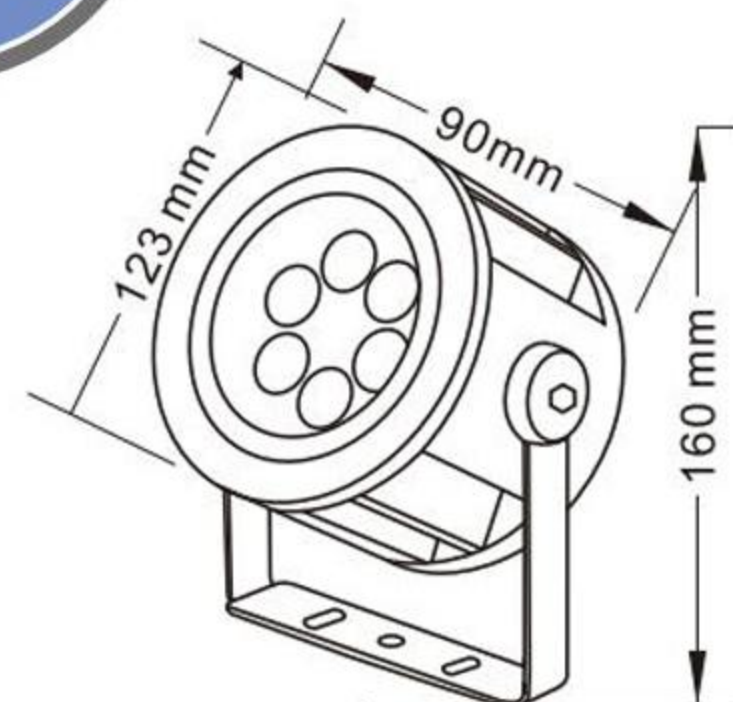

XY6G-123-ZJ

灯具材质: Lighting material	压铸铝ADC12 Die cast aluminum ADC12
防护等级: Protection level	IP65
产品尺寸: Product Size	Φ123*90*H160mm
电源盒尺寸: Power box size	110*42*32mm
铝基板尺寸: Aluminum base plate size	Φ77mm