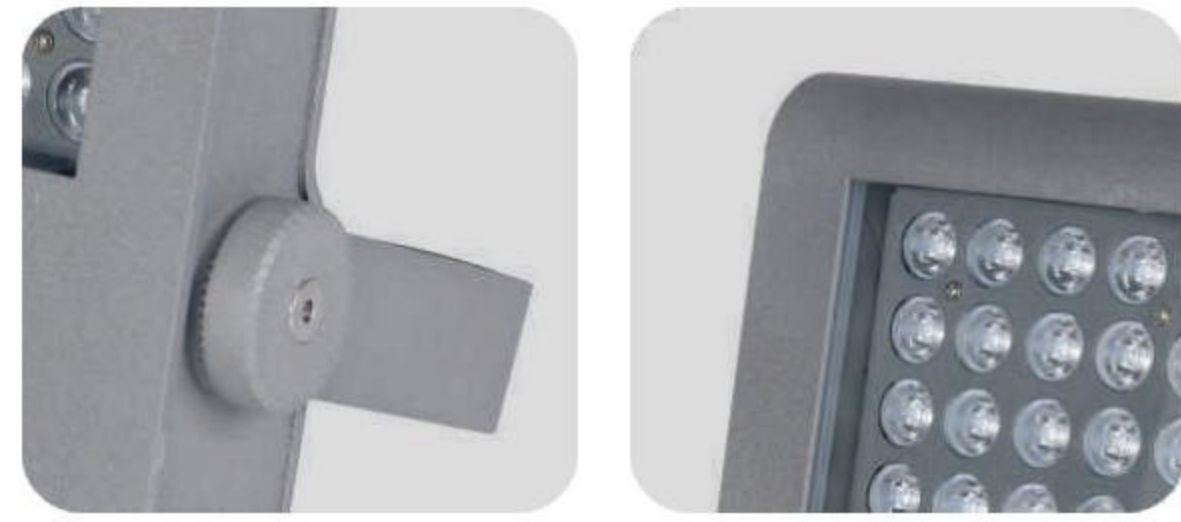

XYLSF-370

外壳材质:	压铸铝ADC12
Lighting material	Die cast aluminum ADC12
防护等级:	IP65
Protection level	IP65
产品尺寸:	370x260xH60mm
Product Size	370x260xH60mm
铝基板尺寸:	222x198mm
Aluminum base plate size	222x198mm
电源盒尺寸:	200x70x58mm
Power box size	200x70x58mm

72*1.2W

XYLSF-466

外壳材质:	压铸铝ADC12
Lighting material	Die cast aluminum ADC12
防护等级:	IP65
Protection level	IP65
产品尺寸:	466x357xH70mm
Product Size	466x357xH70mm
铝基板尺寸:	290x290mm
Aluminum base plate size	290x290mm
电源盒尺寸:	295x75x72mm
Power box size	295x75x72mm

144*1W

XYLSF-410

外壳材质:	压铸铝ADC12
Lighting material	Die cast aluminum ADC12
防护等级:	IP65
Protection level	IP65
产品尺寸:	410x310xH60mm
Product Size	410x310xH60mm
铝基板尺寸:	246x246mm
Aluminum base plate size	246x246mm
电源盒尺寸:	245x75x58mm
Power box size	245x75x58mm

100*1.2W

XYLSF-466Y

外壳材质:	压铸铝ADC12
Lighting material	Die cast aluminum ADC12
防护等级:	IP65
Protection level	IP65
产品尺寸:	466x357xH70mm
Product Size	466x357xH70mm
铝基板尺寸:	290x290mm
Aluminum base plate size	290x290mm
电源盒尺寸:	295x75x72mm
Power box size	295x75x72mm

49*3W