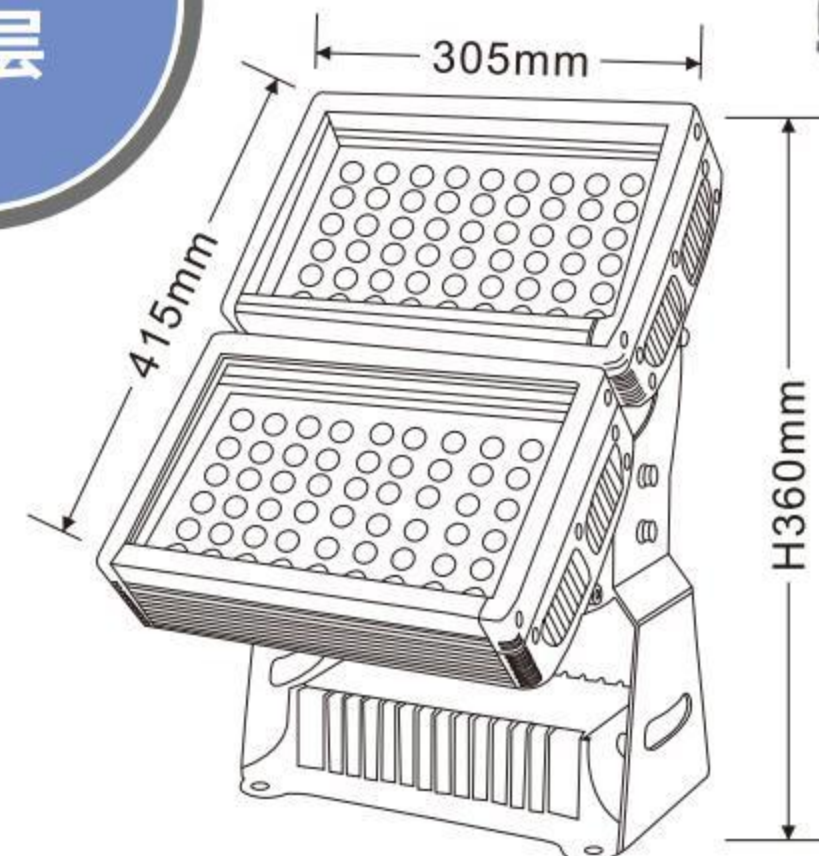

XYBM-425

外壳材质: Lighting material	压铸铝ADC12+拉伸铝 Die cast aluminum ADC12 +Stretching Aluminum
防护等级: Protection level	IP65
产品尺寸: Product Size	425x200xH350mm
铝基板尺寸: Aluminum base plate size	385x158mm
电源盒尺寸: Power box size	290x120x70mm

72*2W