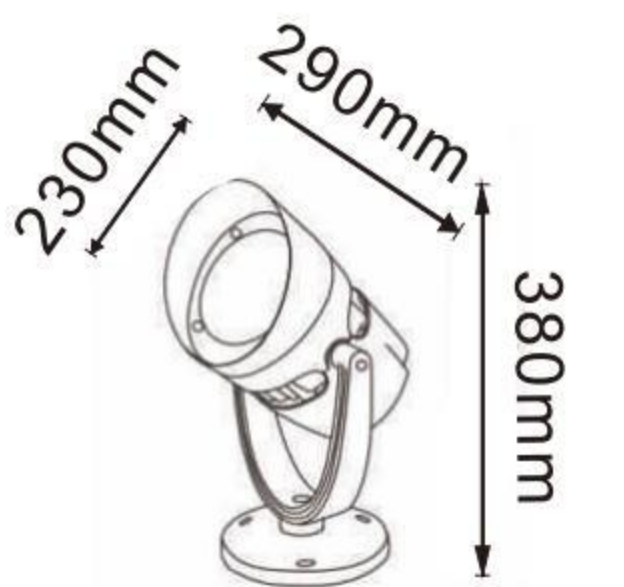

18W
12x2W

XYFLP-165-DZ		XYFLP-165H-DZ	
外壳材质:	压铸铝ADC12	外壳材质:	压铸铝ADC12
Lighting material	Die cast aluminum ADC12	Lighting material	Die cast aluminum ADC12
防护等级:	Ip65	防护等级:	Ip65
Protection level	Ip65	Protection level	Ip65
产品尺寸:	Φ165x180xH320mm	产品尺寸:	Φ165x250xH320mm
Product Size	Φ165x180xH320mm	Product Size	Φ165x250xH320mm
铝基板尺寸:	120mm	铝基板尺寸:	120mm
Aluminum base plate size	120mm	Aluminum base plate size	120mm
电源盒尺寸:	75x75x60mm	电源盒尺寸:	75x75x60mm
Power box size	75x75x60mm	Power box size	75x75x60mm

54W
36x2W

XYFLP-230-DZ		XYFLP-230H-DZ	
外壳材质:	压铸铝ADC12	外壳材质:	压铸铝ADC12
Lighting material	Die cast aluminum ADC12	Lighting material	Die cast aluminum ADC12
防护等级:	Ip65	防护等级:	Ip65
Protection level	Ip65	Protection level	Ip65
产品尺寸:	Φ230x210xH380mm	产品尺寸:	Φ230x290xH380mm
Product Size	Φ230x210xH380mm	Product Size	Φ230x290xH380mm
铝基板尺寸:	190mm	铝基板尺寸:	190mm
Aluminum base plate size	190mm	Aluminum base plate size	190mm
电源盒尺寸:	175x175x75mm	电源盒尺寸:	175x175x75mm
Power box size	175x175x75mm	Power box size	175x175x75mm