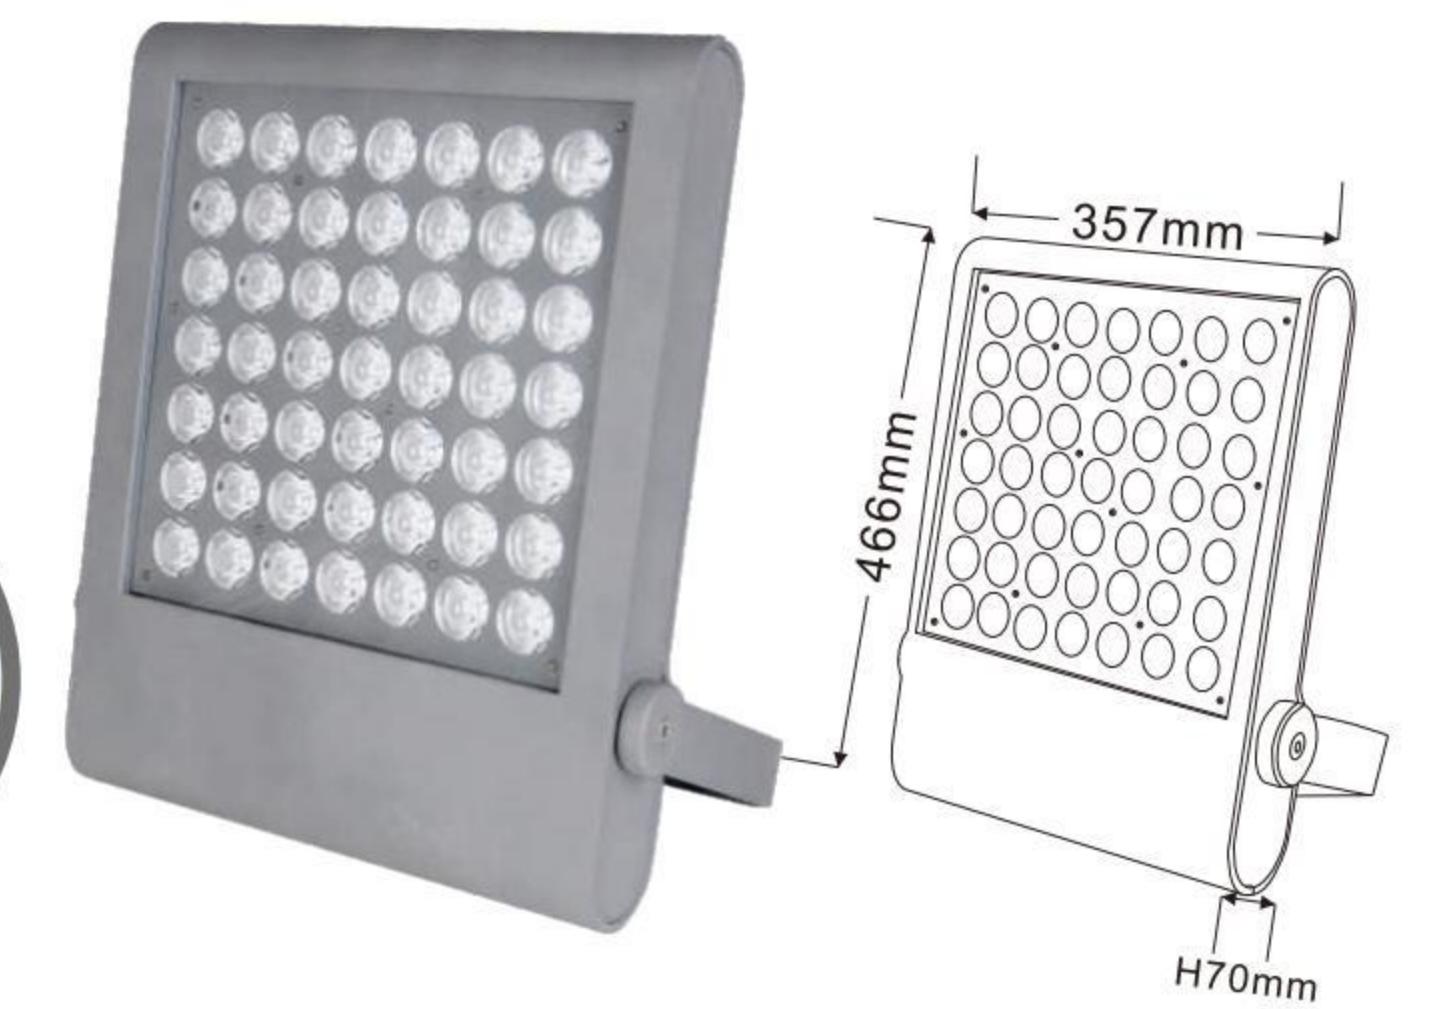

XYLSF-466Y

外壳材质:	压铸铝ADC12
Lighting material	Die cast aluminum ADC12
防护等级:	IP65
Protection level	IP65
产品尺寸:	466x357xH70mm
Product Size	466x357xH70mm
铝基板尺寸:	290x290mm
Aluminum base plate size	290x290mm
电源盒尺寸:	295x75x72mm
Power box size	295x75x72mm

49*3W