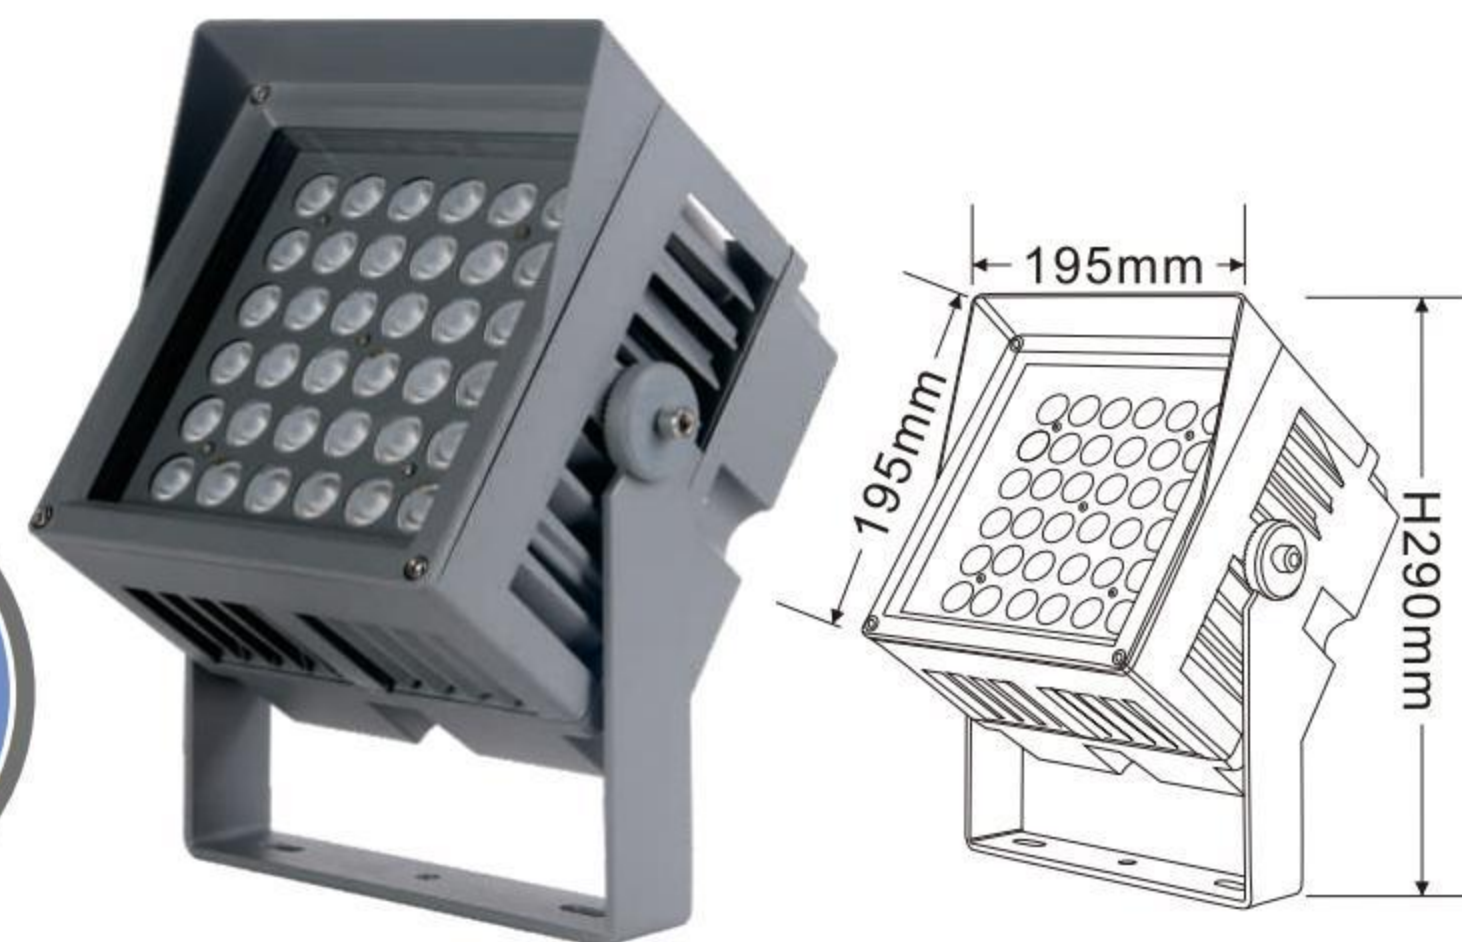

XYXX-195H

外壳材质:	压铸铝ADC12
Lighting material	Die cast aluminum ADC12
防护等级:	IP65
Protection level	IP65
产品尺寸:	195x195xH290mm
Product Size	195x195xH290mm
铝基板尺寸:	149x149mm
Aluminum base plate size	149x149mm
电源盒尺寸:	160x155x40mm
Power box size	160x155x40mm

36*2W