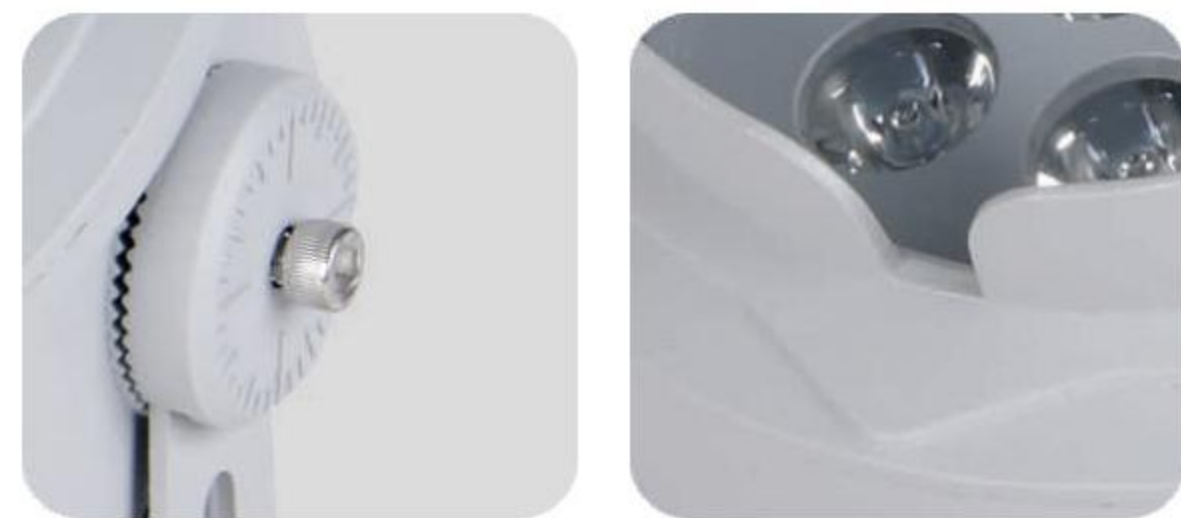

XYLSY-180H

外壳材质:	压铸铝ADC12
Lighting material	Die cast aluminum ADC12
防护等级:	IP65
Protection level	IP65
产品尺寸:	Φ180x165xH235mm
Product Size	Φ180x165xH235mm
铝基板尺寸:	136mm
Aluminum base plate size	136mm
电源盒尺寸:	133x58x41mm
Power box size	133x58x41mm