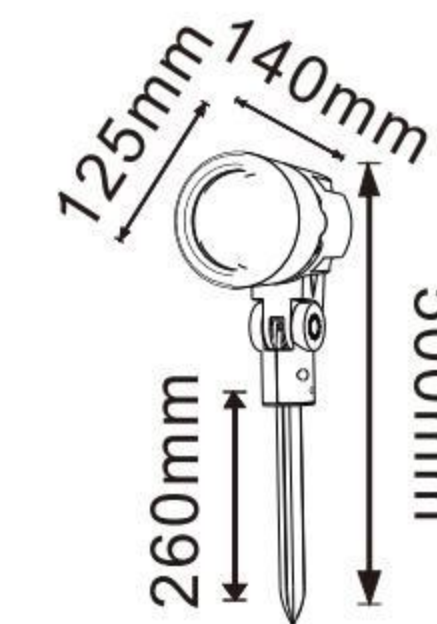

XYFLP-125H-DC

外壳材质:	压铸铝ADC12
Lighting material	Die cast aluminum ADC12
防护等级:	Ip65
Protection level	
产品尺寸:	Φ125x140xH500mm Φ125x190xH500mm
Product Size	
铝基板尺寸:	85mm
Aluminum base plate size	
电源盒尺寸:	75x75x60mm
Power box size