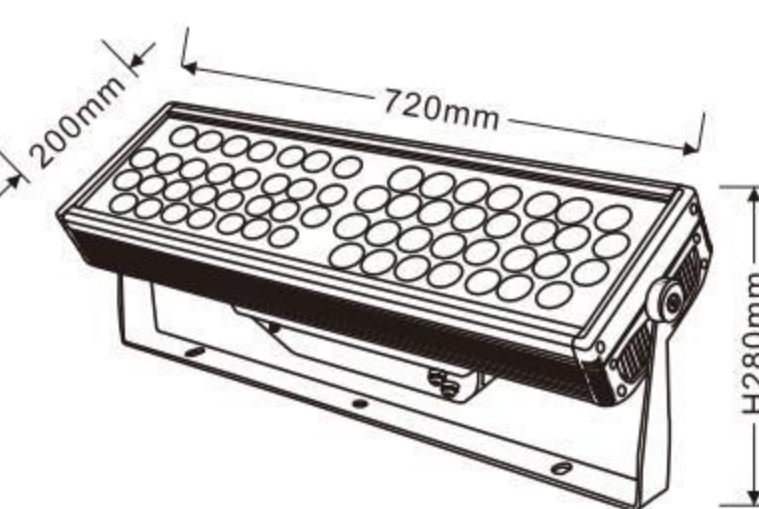

XYBM-685Y

外壳材质: Lighting material	压铸铝ADC12+拉伸铝 Die cast aluminum ADC12 +Stretching Aluminum
防护等级: Protection level	IP65
产品尺寸: Product Size	685x200xH350mm
铝基板尺寸: Aluminum base plate size	642x158mm
电源盒尺寸: Power box size	290x120x70mm

60*4W