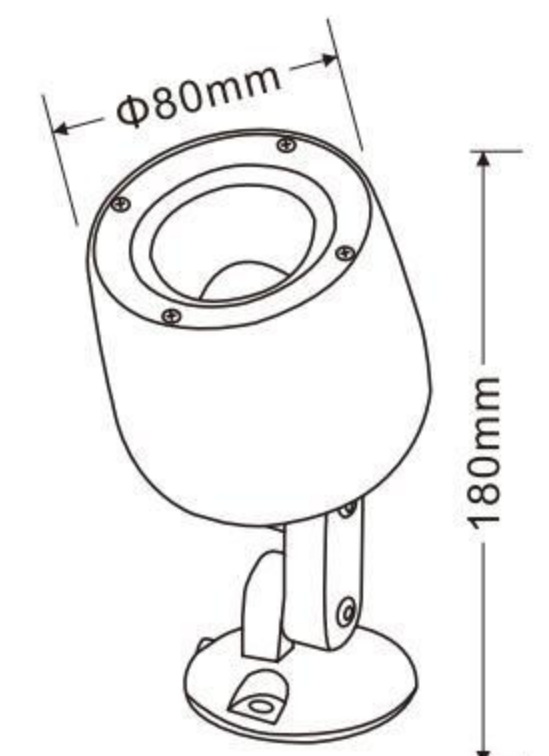

XYASD-80

外壳材质: Lighting material	压铸铝ADC12 Die cast aluminum ADC12
防护等级: Protection level	IP65
产品尺寸: Product Size	Φ80x180mm
铝基板尺寸: Aluminum base plate size	49mm
电源盒尺寸: Power box size	56x34x32mm
发光面尺寸: Emitting surface size	Φ11mm
反光面角度: Reflective surface angle	13° 23°