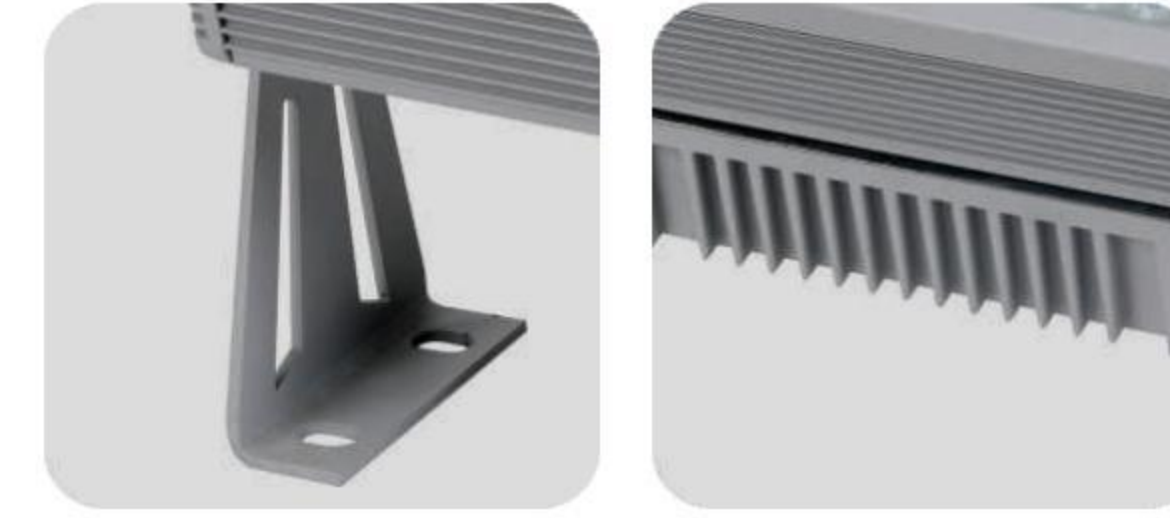

XYXBM-350

外壳材质: Lighting material	压铸铝ADC12+拉伸铝 Die cast aluminum ADC12 +Stretching Aluminum
防护等级: Protection level	IP65
产品尺寸: Product Size	350x150xH210mm
铝基板尺寸: Aluminum base plate size	266x110mm
电源盒尺寸: Power box size	230x100x50mm

48*1.2W