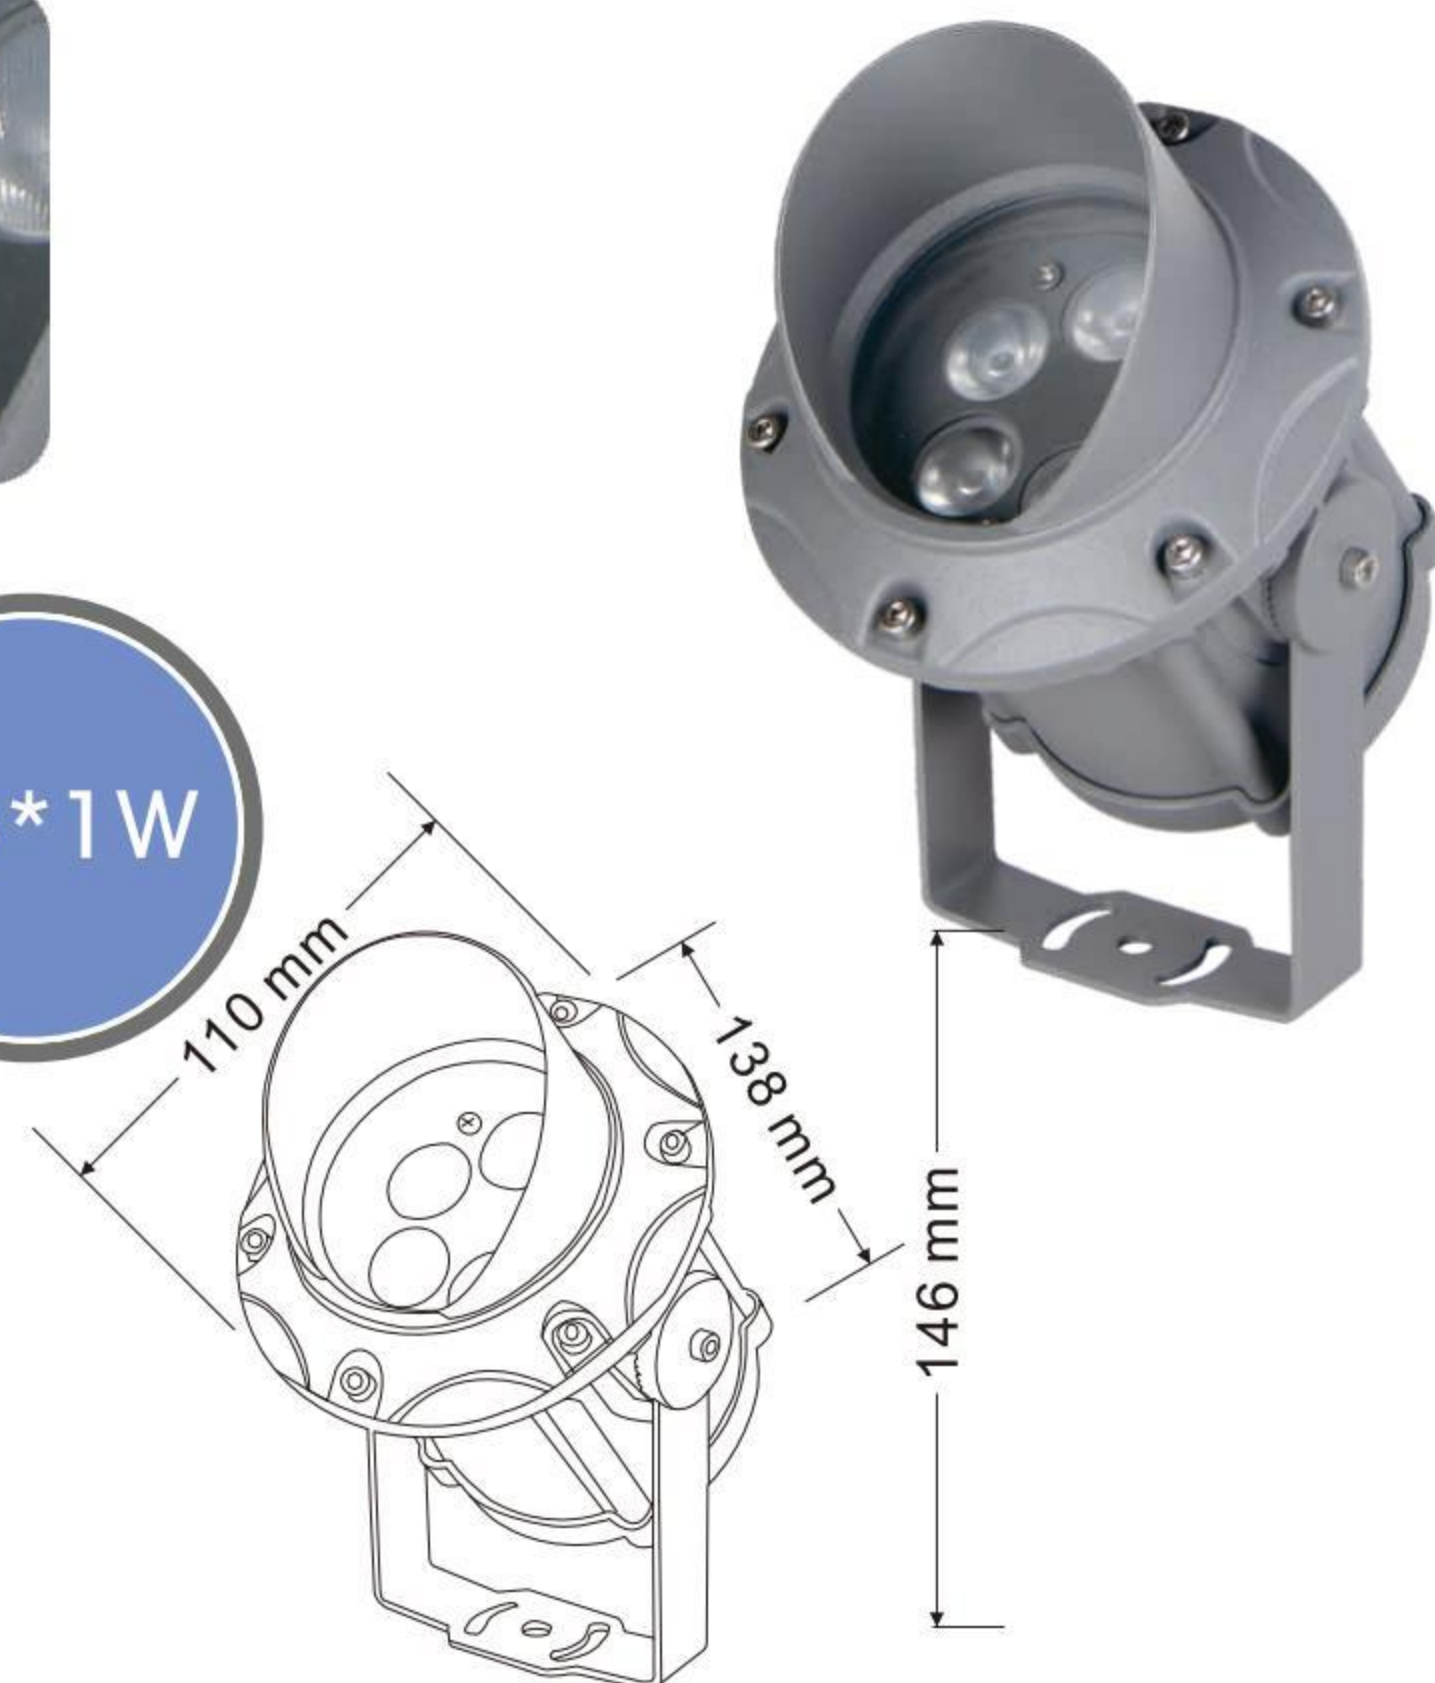

XYXYS-170

外壳材质: Lighting material	压铸铝ADC12 Die cast aluminum ADC12
防护等级: Protection level	IP65
产品尺寸: Product Size	Φ170x122xH215mm
铝基板尺寸: Aluminum base plate size	Φ118mm
电源盒尺寸: Power box size	Φ110x65mm