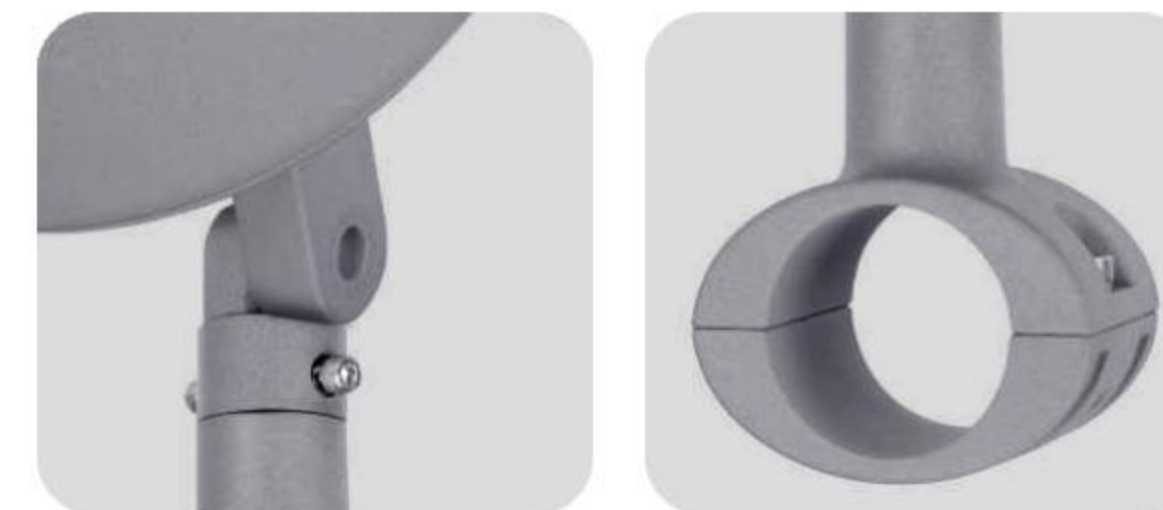

XYASD-158BG

灯具材质: Lighting material	压铸铝ADC12 Die cast aluminum ADC12
防护等级: Protection level	IP65
产品尺寸: Product Size	Φ158x237mm
抱箍尺寸: Hoop size	60mm, 89mm
铝基板尺寸: Aluminum base plate size	108mm
电源盒尺寸: Power box size	134x48x39mm
发光面尺寸: Emitting surface size	Φ14mm
反光面角度: Reflective surface angle	13° 23°

12*3W
30W