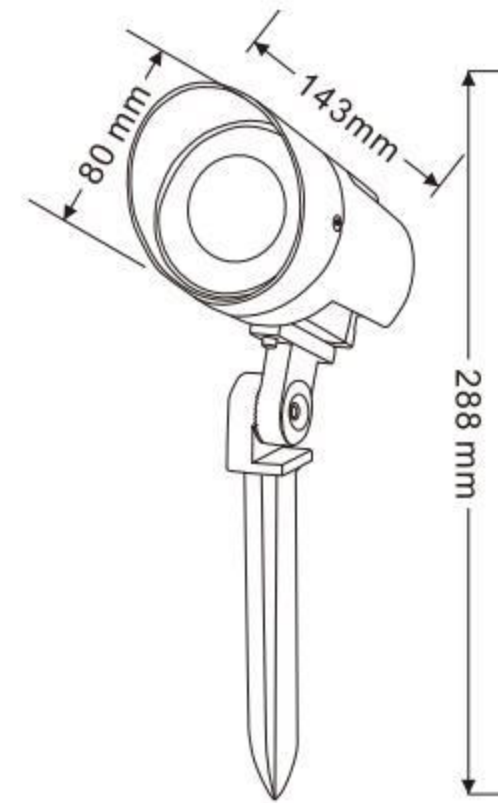

XYPZ-80D

外壳材质:	压铸铝ADC12
Lighting material	Die cast aluminum ADC12
防护等级:	IP65
Protection level	IP65
产品尺寸:	Φ80x100xH288mm
Product Size	Φ80x100xH288mm
铝基板尺寸:	Φ60mm
Aluminum base plate size	Φ60mm
电源盒尺寸:	55x24x45mm
Power box size	55x24x45mm