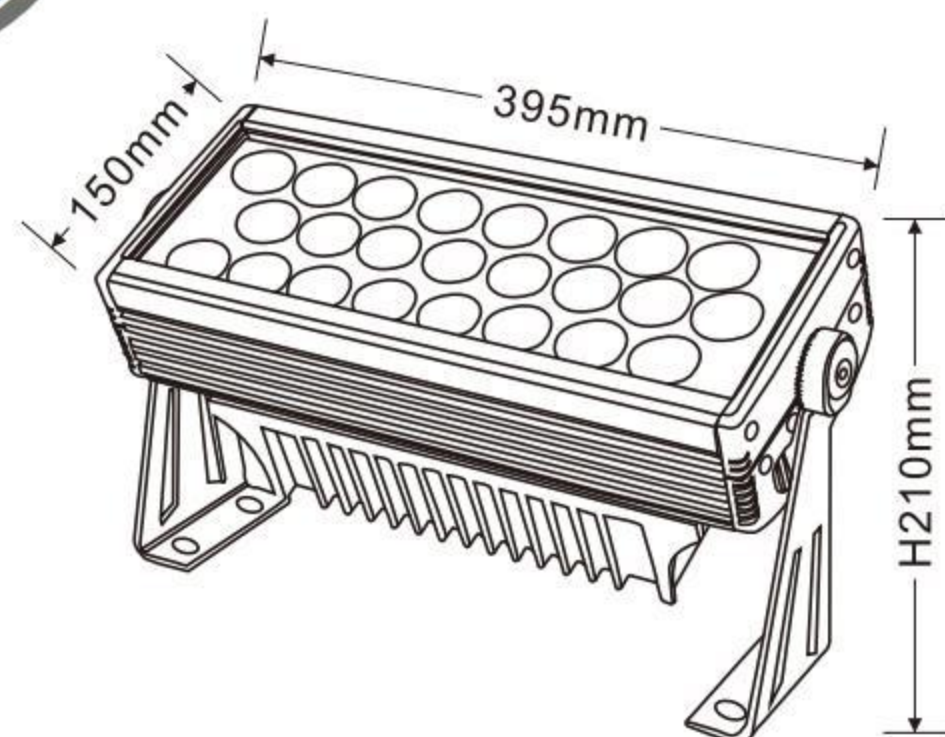

XYXBM-395Y*2

外壳材质:	压铸铝ADC12
Lighting material	Die cast aluminum ADC12
防护等级:	IP65
Protection level	IP65
产品尺寸:	395*335*H210mm
Product Size	395*335*H210mm
铝基板尺寸:	340*110mm
Aluminum base plate size	340*110mm
电源盒尺寸:	230*100*50
Power box size	230*100*50

24*3W
双层