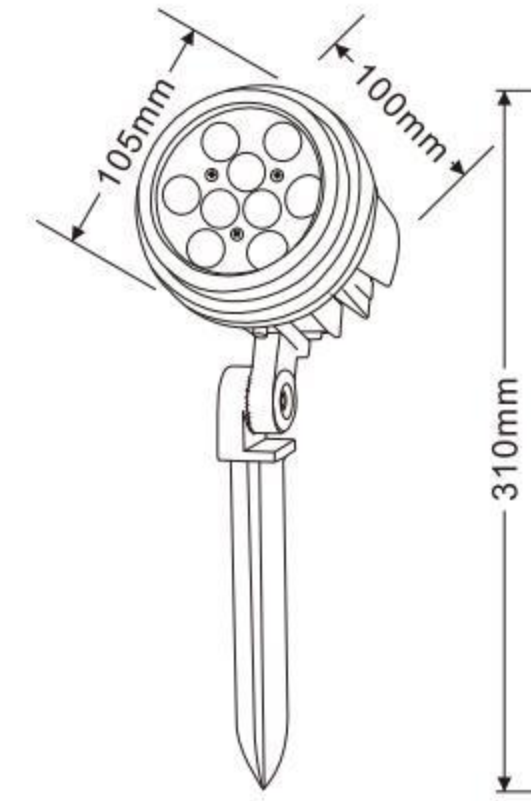

XYPZ-105D

外壳材质:	压铸铝ADC12
Lighting material	Die cast aluminum ADC12
防护等级:	IP65
Protection level	IP65
产品尺寸:	Φ105x100xH310mm
Product Size	Φ105x100xH310mm
铝基板尺寸:	Φ77mm
Aluminum base plate size	Φ77mm
电源盒尺寸:	66x26x46mm
Power box size	66x26x46mm

XYPZ-150D

外壳材质:	压铸铝ADC12
Lighting material	Die cast aluminum ADC12
防护等级:	IP65
Protection level	IP65
产品尺寸:	Φ150x120xH498mm
Product Size	Φ150x120xH498mm
铝基板尺寸:	Φ118mm
Aluminum base plate size	Φ118mm
电源盒尺寸:	114x40x55mm
Power box size	114x40x55mm

XYPZ-105HD

外壳材质:	压铸铝ADC12
Lighting material	Die cast aluminum ADC12
防护等级:	IP65
Protection level	IP65
产品尺寸:	Φ105x130xH310mm
Product Size	Φ105x130xH310mm
铝基板尺寸:	Φ77mm
Aluminum base plate size	Φ77mm
电源盒尺寸:	66x26x46mm
Power box size	66x26x46mm

XYPZ-150HD

外壳材质:	压铸铝ADC12
Lighting material	Die cast aluminum ADC12
防护等级:	IP65
Protection level	IP65
产品尺寸:	Φ150x170xH498mm
Product Size	Φ150x170xH498mm
铝基板尺寸:	Φ118mm
Aluminum base plate size	Φ118mm
电源盒尺寸:	114x40x55mm
Power box size	114x40x55mm