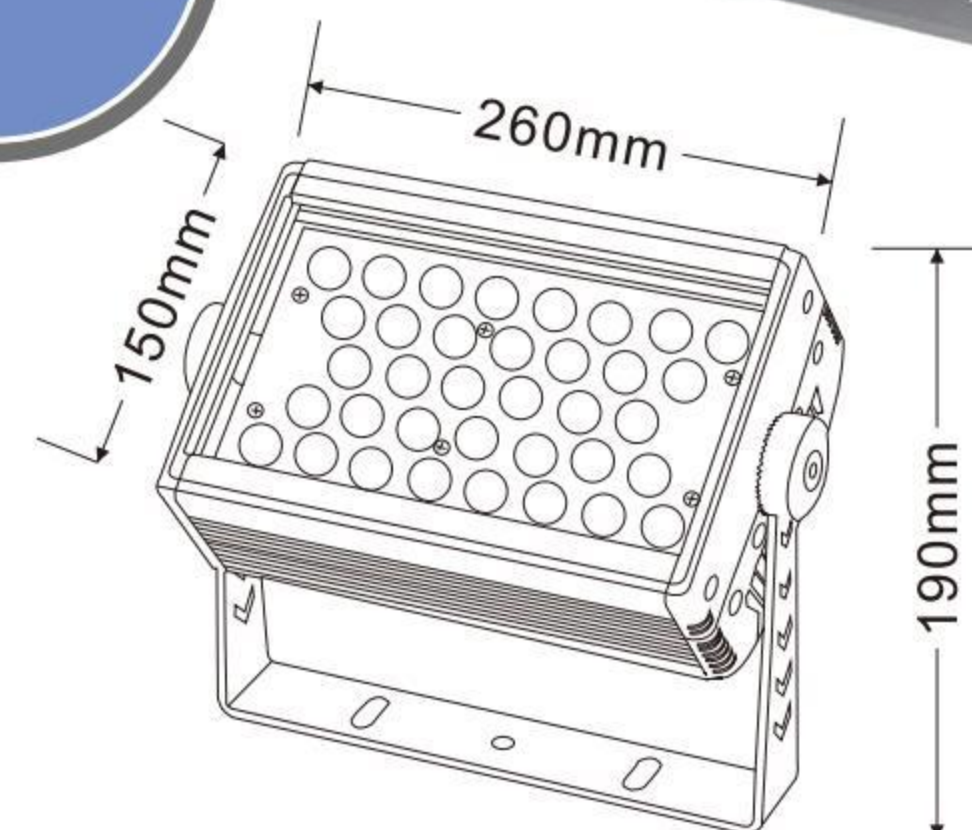

XYXBM-260

外壳材质: Lighting material	压铸铝ADC12+拉伸铝 Die cast aluminum ADC12 +Stretching Aluminum
防护等级: Protection level	IP65
产品尺寸: Product Size	260x150xH190mm
铝基板尺寸: Aluminum base plate size	200x110mm
电源盒尺寸: Power box size	205x40x34mm

36*1.2W