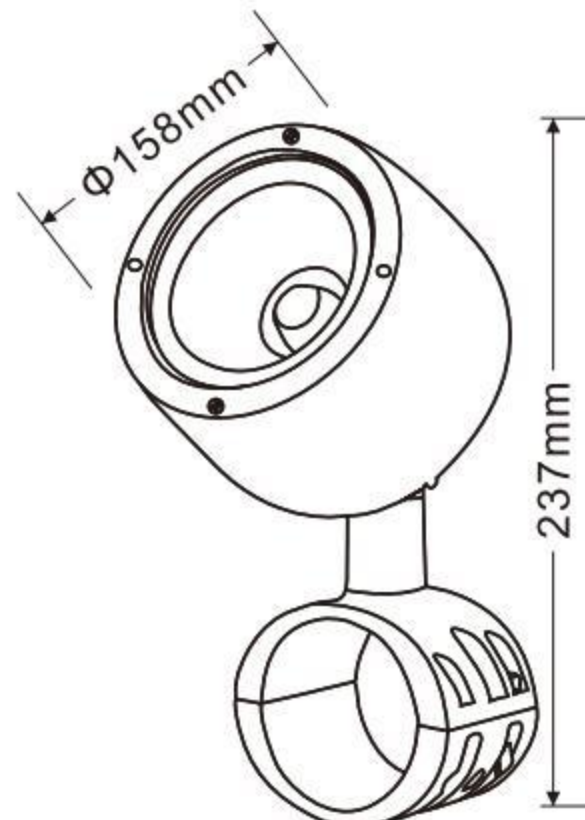

XYASD-158BG

灯具材质: Lighting material	压铸铝ADC12 Die cast aluminum ADC12
防护等级: Protection level	IP65
产品尺寸: Product Size	Φ158x237mm
抱箍尺寸: Hoop size	60mm, 89mm
铝基板尺寸: Aluminum base plate size	108mm
电源盒尺寸: Power box size	134x48x39mm
发光面尺寸: Emitting surface size	Φ14mm
反光面角度: Reflective surface angle	13° 23°

12*3W
30W