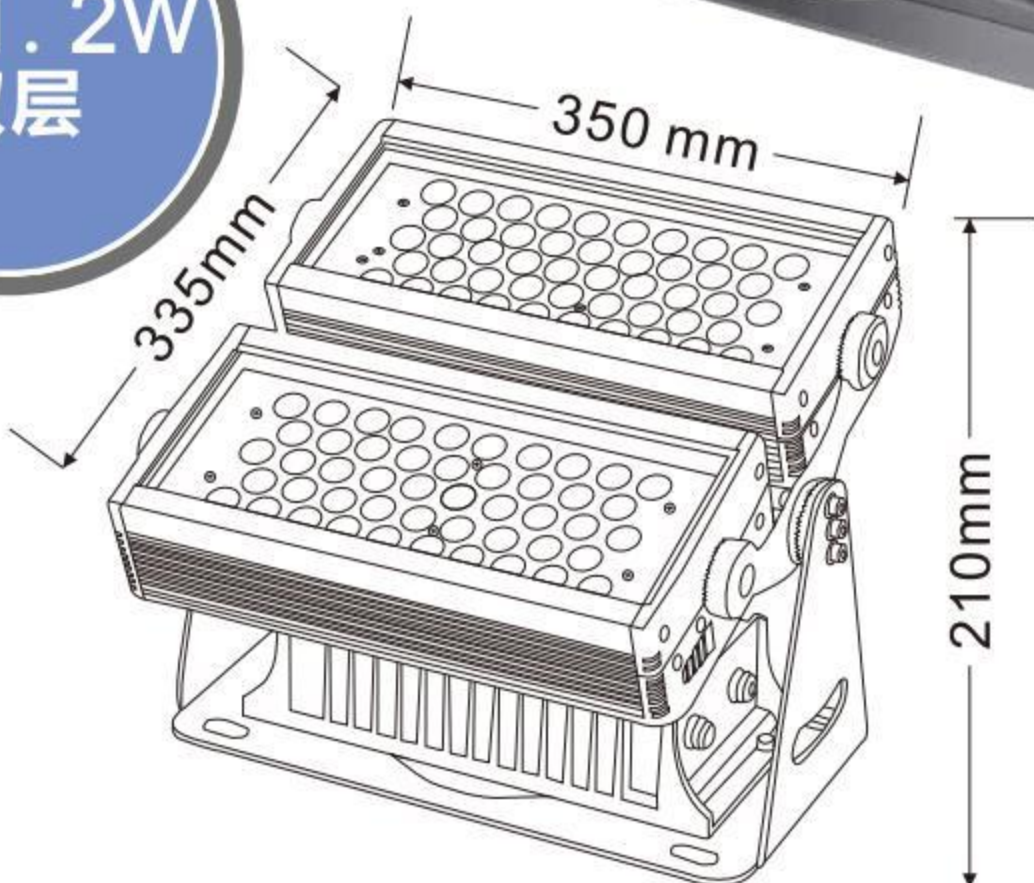

XYXBM-350*2

外壳材质: Lighting material	压铸铝ADC12+拉伸铝 Die cast aluminum ADC12 +Stretching Aluminum
防护等级: Protection level	IP65
产品尺寸: Product Size	350x335xH210mm
铝基板尺寸: Aluminum base plate size	266x110mm
电源盒尺寸: Power box size	230x100x50mm

48*1.2W
双层