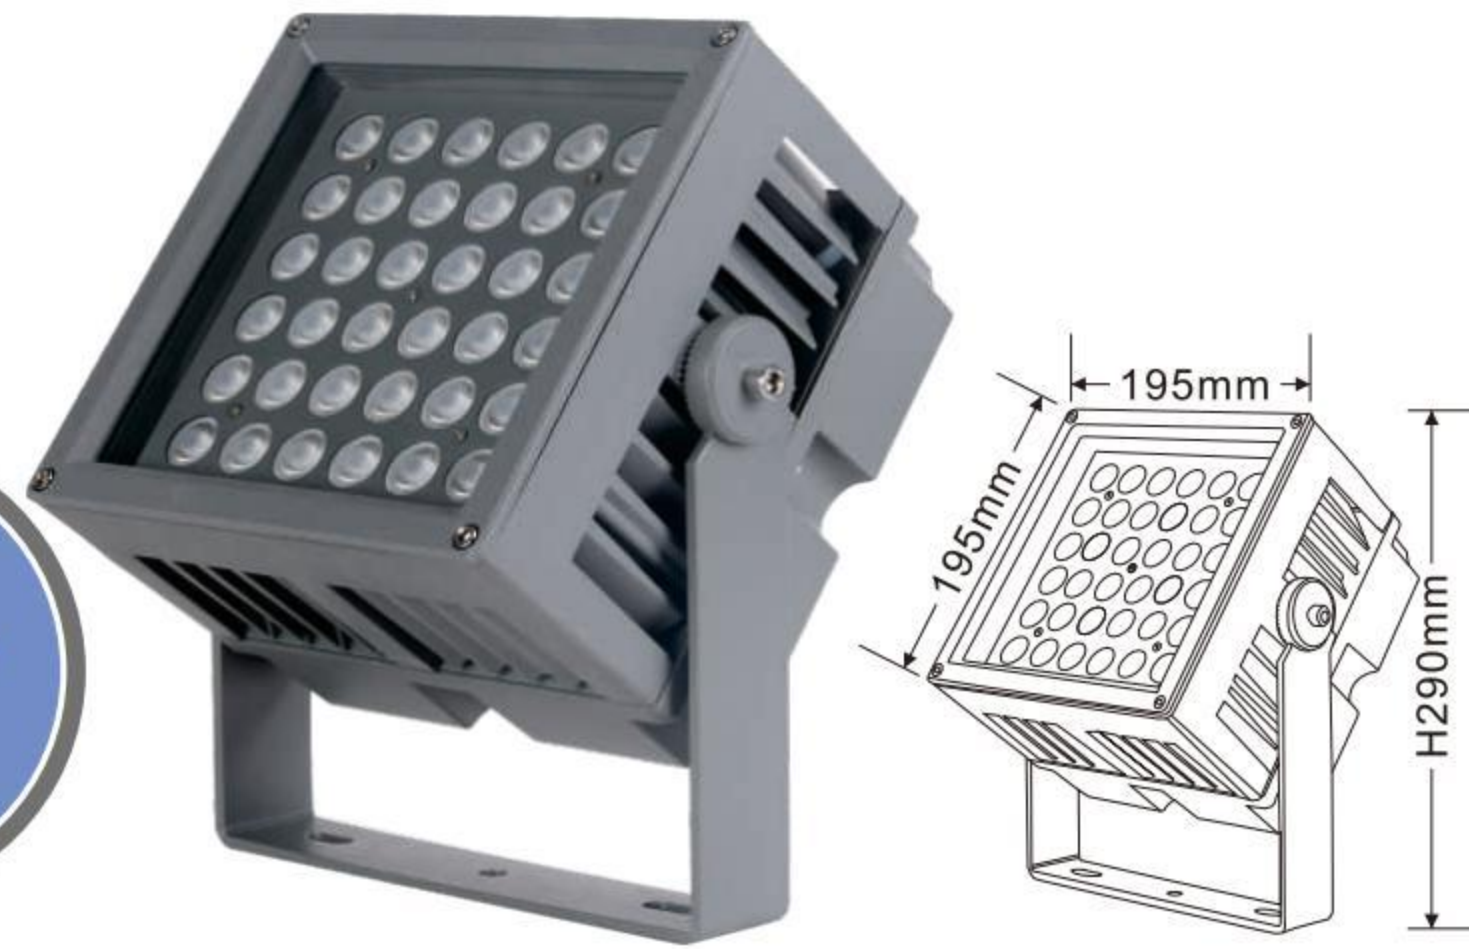

XYXX-195

外壳材质:	压铸铝ADC12
Lighting material	Die cast aluminum ADC12
防护等级:	IP65
Protection level	IP65
产品尺寸:	195x195xH290mm
Product Size	195x195xH290mm
铝基板尺寸:	149x149mm
Aluminum base plate size	149x149mm
电源盒尺寸:	160x155x40mm
Power box size	160x155x40mm

36*2W