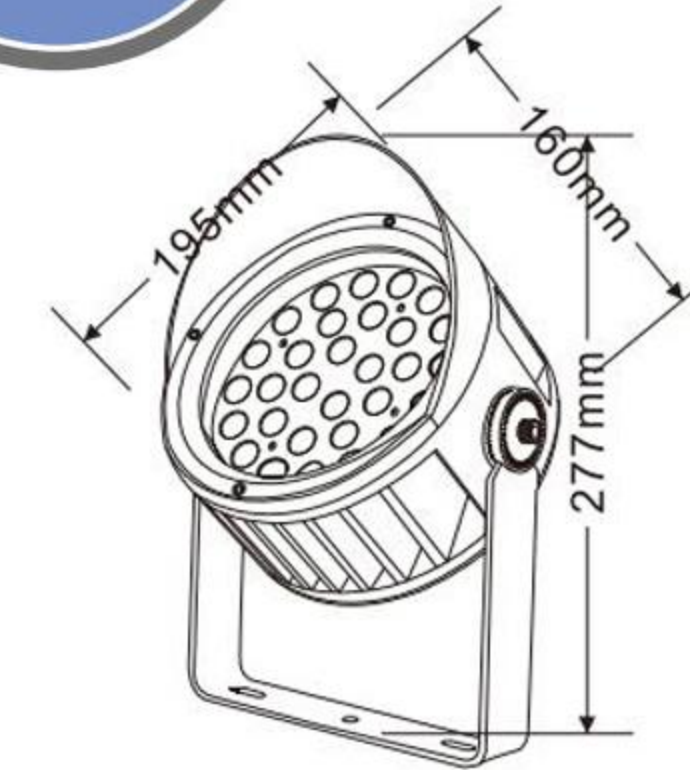

100W

XY6G-123H-ZJ

灯具材质: Lighting material	压铸铝ADC12 Die cast aluminum ADC12
防护等级: Protection level	IP65
产品尺寸: Product Size	Φ123*160*H160mm
电源盒尺寸: Power box size	110*42*32mm
铝基板尺寸: Aluminum base plate size	Φ77mm

18W

XY6G-153H-ZJ

灯具材质: Lighting material	压铸铝ADC12 Die cast aluminum ADC12
防护等级: Protection level	IP65
产品尺寸: Product Size	Φ153*159*H181mm
电源盒尺寸: Power box size	140*68*32mm
铝基板尺寸: Aluminum base plate size	Φ108mm

XY6G-195H-ZJ

灯具材质: Lighting material	压铸铝ADC12 Die cast aluminum ADC12
防护等级: Protection level	IP65
产品尺寸: Product Size	Φ195*160*H277mm
电源盒尺寸: Power box size	150*68*32mm
铝基板尺寸: Aluminum base plate size	Φ150mm