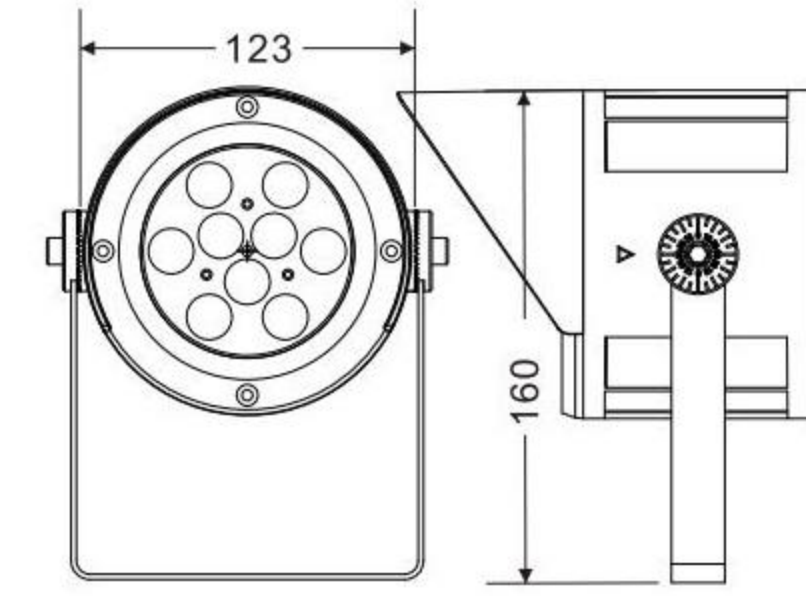

XY6G-123H-ZJ

灯具材质: Lighting material	压铸铝ADC12 Die cast aluminum ADC12
防护等级: Protection level	IP65
产品尺寸: Product Size	Φ123*160*H160mm
电源盒尺寸: Power box size	110*42*32mm
铝基板尺寸: Aluminum base plate size	Φ77mm

18W