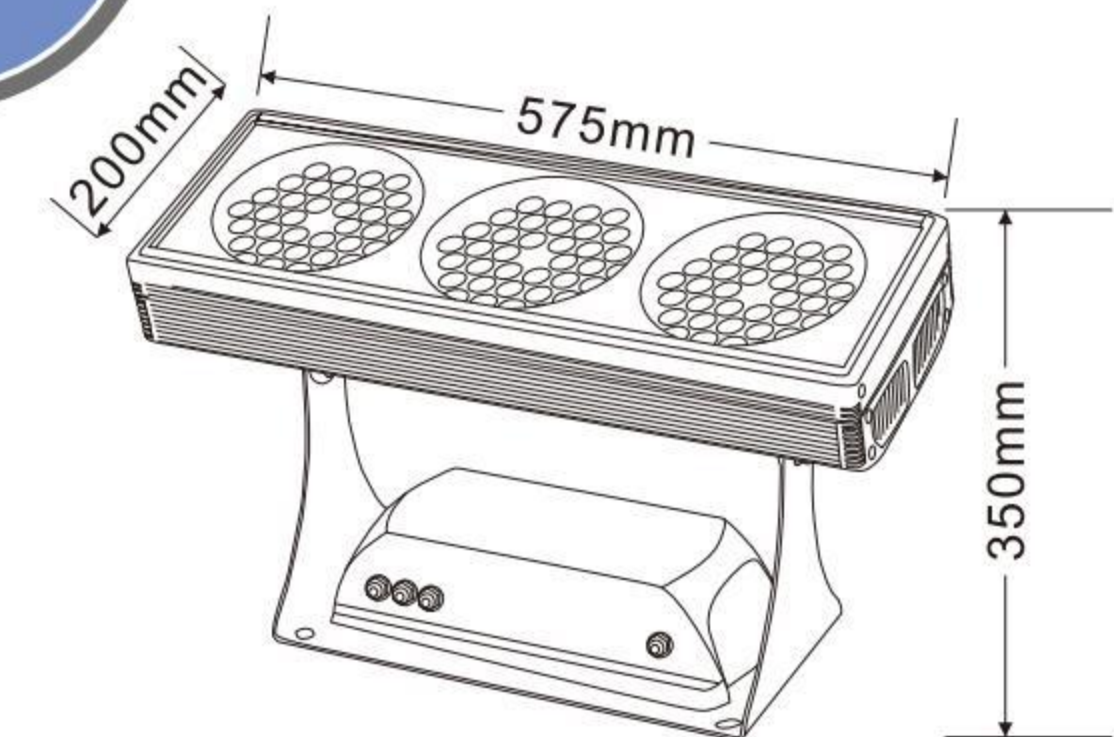

XYBM-525

外壳材质: Lighting material	压铸铝ADC12+拉伸铝 Die cast aluminum ADC12 +Stretching Aluminum
防护等级: Protection level	IP65
产品尺寸: Product Size	525x200xH350mm
铝基板尺寸: Aluminum base plate size	485x158mm
电源盒尺寸: Power box size	290x120x70mm

90*2W

XYBM-525*2

外壳材质: Lighting material	压铸铝ADC12+拉伸铝 Die cast aluminum ADC12 +Stretching Aluminum
防护等级: Protection level	IP65
产品尺寸: Product Size	525x420xH370mm
铝基板尺寸: Aluminum base plate size	485x158mm
电源盒尺寸: Power box size	290x120x70mm

90*2W
双层

XYBM-575

外壳材质: Lighting material	压铸铝ADC12+拉伸铝 Die cast aluminum ADC12 +Stretching Aluminum
防护等级: Protection level	IP65
产品尺寸: Product Size	575x200xH350mm
铝基板尺寸: Aluminum base plate size	525x158mm
电源盒尺寸: Power box size	290x120x70mm

108*2W

XYBM-575*2

外壳材质: Lighting material	压铸铝ADC12+拉伸铝 Die cast aluminum ADC12 +Stretching Aluminum
防护等级: Protection level	IP65
产品尺寸: Product Size	575x420xH370mm
铝基板尺寸: Aluminum base plate size	525x158mm
电源盒尺寸: Power box size	290x120x70mm

108*2W
双层