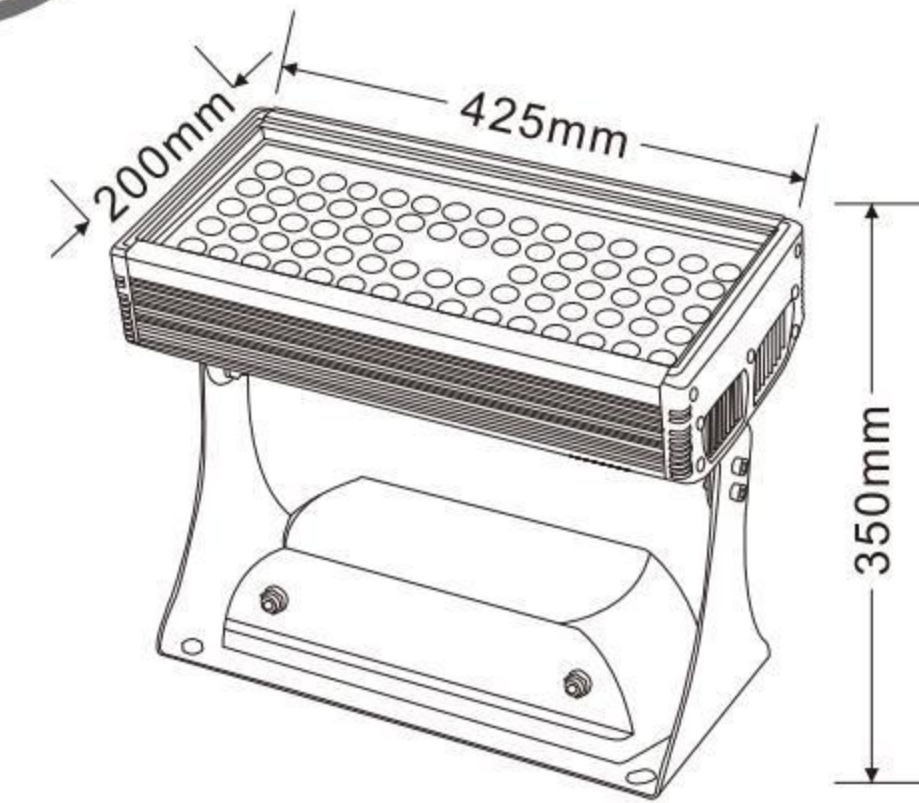

XYBM-425*2

外壳材质: Lighting material	压铸铝ADC12+拉伸铝 Die cast aluminum ADC12 +Stretching Aluminum
防护等级: Protection level	IP65
产品尺寸: Product Size	425x420xH370mm
铝基板尺寸: Aluminum base plate size	265x158mm
电源盒尺寸: Power box size	290x120x70mm

72*2W
双层