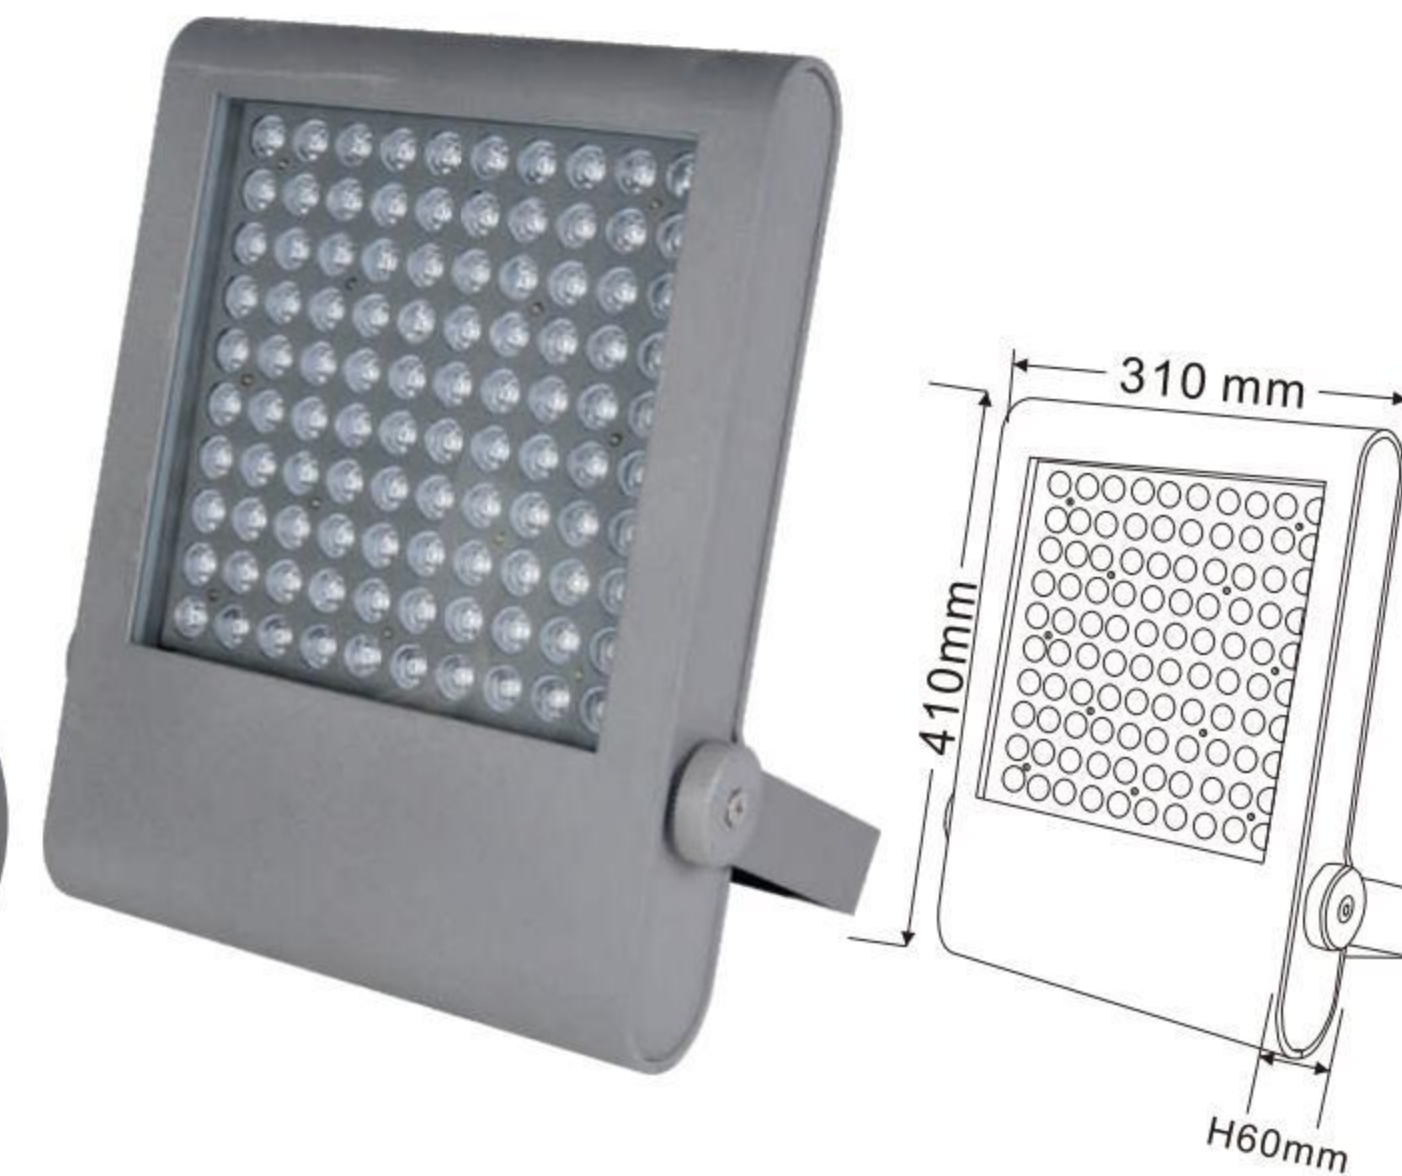

XYLSF-410

外壳材质:	压铸铝ADC12
Lighting material	Die cast aluminum ADC12
防护等级:	IP65
Protection level	IP65
产品尺寸:	410x310xH60mm
Product Size	410x310xH60mm
铝基板尺寸:	246x246mm
Aluminum base plate size	246x246mm
电源盒尺寸:	245x75x58mm
Power box size	245x75x58mm

100*1.2W