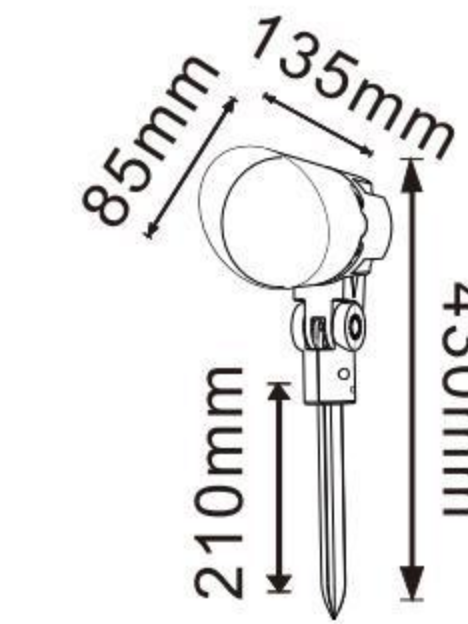

XYFLP-85H-DC

外壳材质:	压铸铝ADC12
Lighting material	Die cast aluminum ADC12
防护等级:	Ip65
Protection level	
产品尺寸:	Φ85x110xH430mm Φ85x135xH430mm
Product Size	
铝基板尺寸:	49mm
Aluminum base plate size	
电源盒尺寸:	50x50x35mm
Power box size	

XYFLP-125-DC