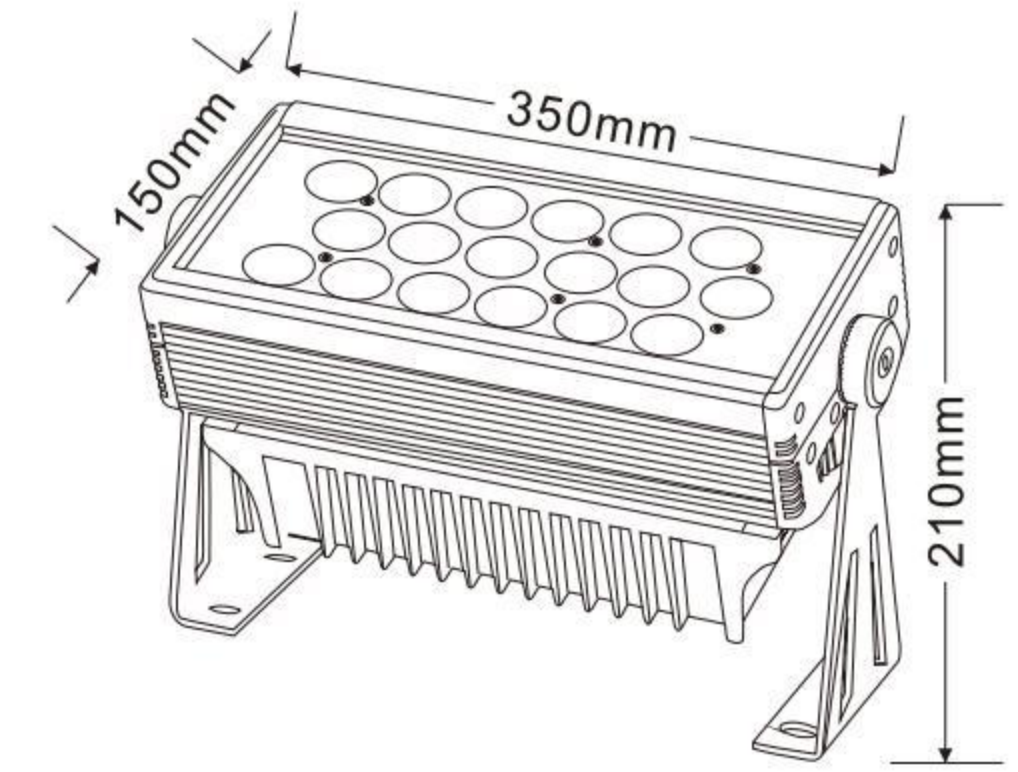

XYXBM-350Y*2

外壳材质: Lighting material	压铸铝ADC12+拉伸铝 Die cast aluminum ADC12 +Stretching Aluminum
防护等级: Protection level	IP65
产品尺寸: Product Size	350x335xH210mm
铝基板尺寸: Aluminum base plate size	266x110mm
电源盒尺寸: Power box size	230x100x50mm