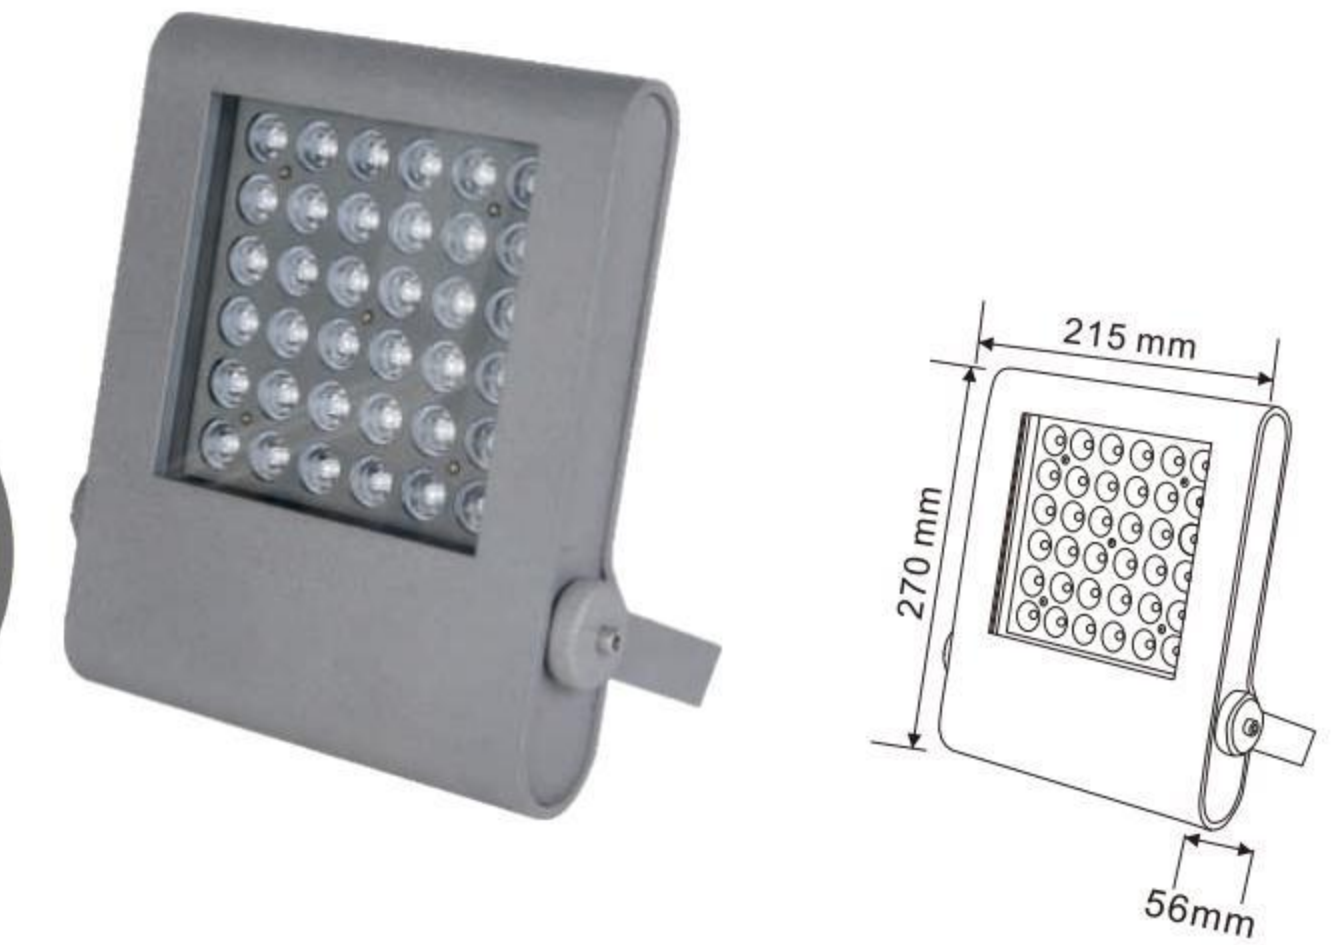

XYLSF-200Y

外壳材质:	压铸铝ADC12
Lighting material	Die cast aluminum ADC12
防护等级:	IP65
Protection level	IP65
产品尺寸:	200x150xH56mm
Product Size	200x150xH56mm
铝基板尺寸:	100x100mm
Aluminum base plate size	100x100mm
电源盒尺寸:	100x45x42mm
Power box size	100x45x42mm