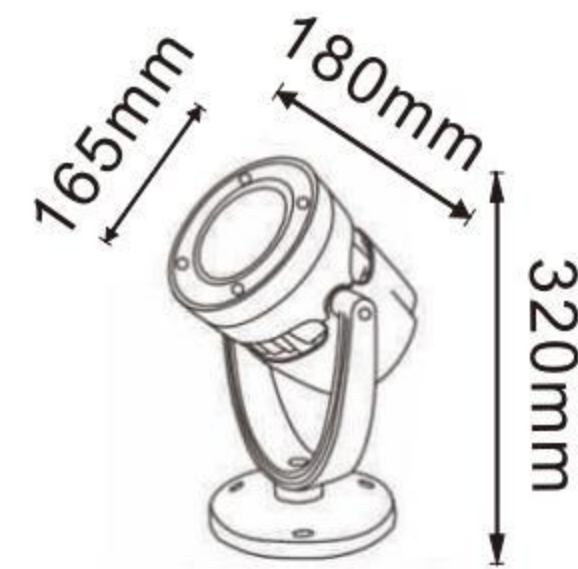

18W
12x2W

XYFLP-165-DZ		XYFLP-165H-DZ	
外壳材质:	压铸铝ADC12	外壳材质:	压铸铝ADC12
Lighting material	Die cast aluminum ADC12	Lighting material	Die cast aluminum ADC12
防护等级:	Ip65	防护等级:	Ip65
Protection level	Ip65	Protection level	Ip65
产品尺寸:	Φ165x180xH320mm	产品尺寸:	Φ165x250xH320mm
Product Size	Φ165x180xH320mm	Product Size	Φ165x250xH320mm
铝基板尺寸:	120mm	铝基板尺寸:	120mm
Aluminum base plate size	120mm	Aluminum base plate size	120mm
电源盒尺寸:	75x75x60mm	电源盒尺寸:	75x75x60mm
Power box size	75x75x60mm	Power box size	75x75x60mm

54W
36x2W

XYFLP-230-DZ		XYFLP-230H-DZ	
外壳材质:	压铸铝ADC12	外壳材质:	压铸铝ADC12
Lighting material	Die cast aluminum ADC12	Lighting material	Die cast aluminum ADC12
防护等级:	Ip65	防护等级:	Ip65
Protection level	Ip65	Protection level	Ip65
产品尺寸:	Φ230x210xH380mm	产品尺寸:	Φ230x290xH380mm
Product Size	Φ230x210xH380mm	Product Size	Φ230x290xH380mm
铝基板尺寸:	190mm	铝基板尺寸:	190mm
Aluminum base plate size	190mm	Aluminum base plate size	190mm
电源盒尺寸:	175x175x75mm	电源盒尺寸:	175x175x75mm
Power box size	175x175x75mm	Power box size	175x175x75mm

36W
24x2W

XYFLP-190-DZ		XYFLP-190H-DZ	
外壳材质:	压铸铝ADC12	外壳材质:	压铸铝ADC12
Lighting material	Die cast aluminum ADC12	Lighting material	Die cast aluminum ADC12
防护等级:	Ip65	防护等级:	Ip65
Protection level	Ip65	Protection level	Ip65
产品尺寸:	Φ190x190xH345mm	产品尺寸:	Φ190x260xH345mm
Product Size	Φ190x190xH345mm	Product Size	Φ190x260xH345mm
铝基板尺寸:	150mm	铝基板尺寸:	150mm
Aluminum base plate size	150mm	Aluminum base plate size	150mm
电源盒尺寸:	135x135x75mm	电源盒尺寸:	135x135x75mm
Power box size	135x135x75mm	Power box size	135x135x75mm