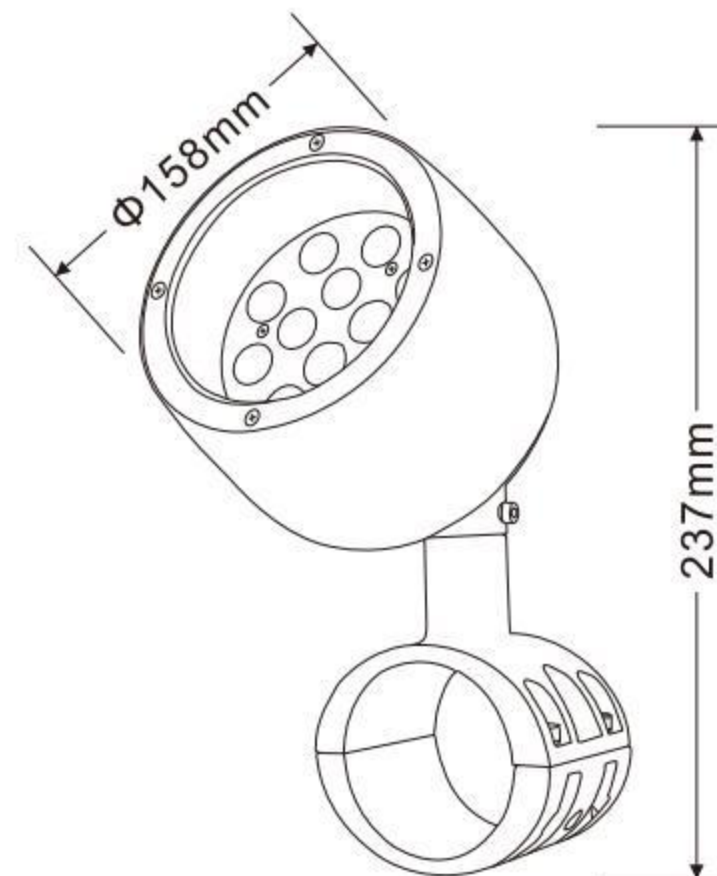

36*2W
54*1.2W

XYASD-125BG

灯具材质: Lighting material	压铸铝ADC12 Die cast aluminum ADC12
防护等级: Protection level	IP65
产品尺寸: Product Size	Φ125x236mm
抱箍尺寸: Hoop size	60mm, 89mm
铝基板尺寸: Aluminum base plate size	Φ70mm
电源盒尺寸: Power box size	105x35x40mm
发光面尺寸: Emitting surface size	Φ14mm
反光面角度: Reflective surface angle	13° 23°

9*2W
20W

XYASD-205BG

灯具材质: Lighting material	压铸铝ADC12 Die cast aluminum ADC12
防护等级: Protection level	IP65
产品尺寸: Product Size	Φ205*239MM
抱箍尺寸: Hoop size	60mm, 89mm
铝基板尺寸: Aluminum base plate size	Φ150mm
电源盒尺寸: Power box size	182*42*37MM

24*2W

XYASD-158BG

灯具材质: Lighting material	压铸铝ADC12 Die cast aluminum ADC12
防护等级: Protection level	IP65
产品尺寸: Product Size	Φ158x237mm
抱箍尺寸: Hoop size	60mm, 89mm
铝基板尺寸: Aluminum base plate size	108mm
电源盒尺寸: Power box size	134x48x39mm
发光面尺寸: Emitting surface size	Φ14mm
反光面角度: Reflective surface angle	13° 23°