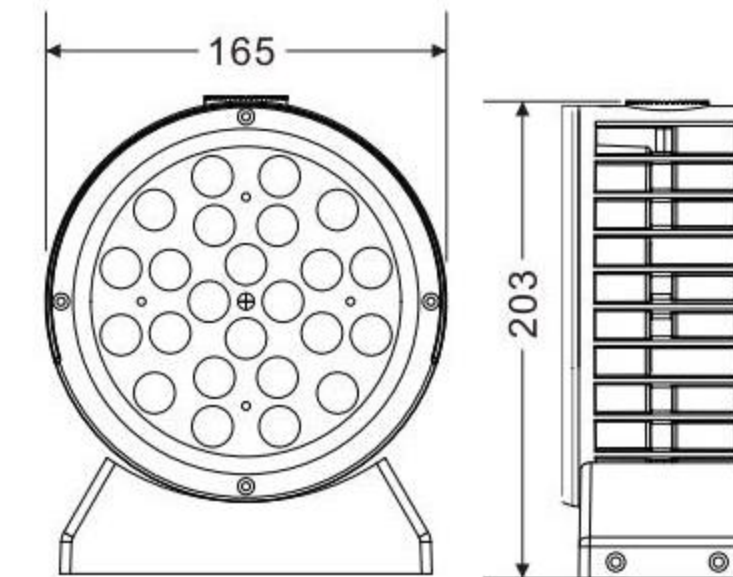

XY6G-123-DZ

灯具材质: Lighting material	压铸铝ADC12 Die cast aluminum ADC12
防护等级: Protection level	IP65
产品尺寸: Product Size	Φ123*90*H162mm
电源盒尺寸: Power box size	110*42*32mm
铝基板尺寸: Aluminum base plate size	Φ77mm