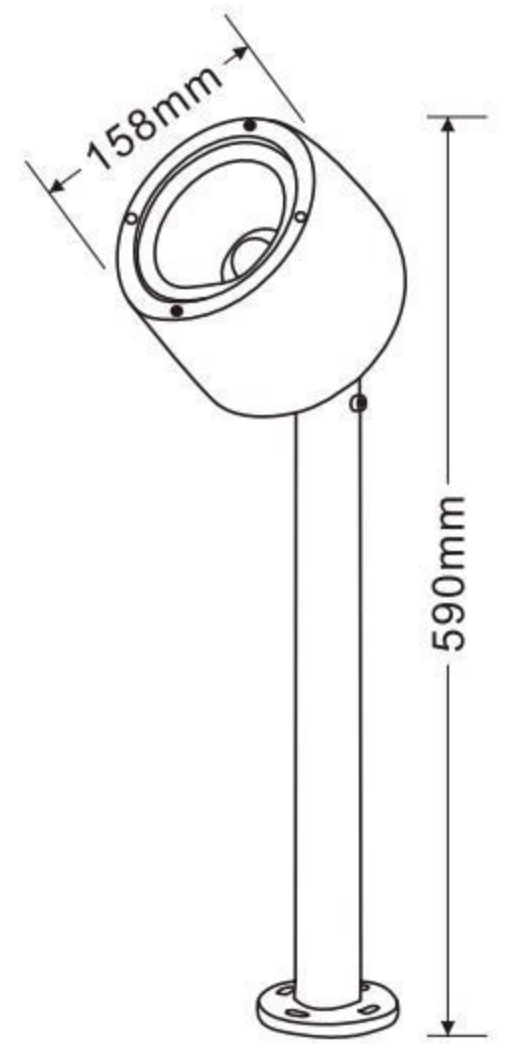

XYASD-158-CP

灯具材质:	压铸铝ADC12
Lighting material	Die cast aluminum ADC12
防护等级:	IP65
Protection level	IP65
产品尺寸:	Φ158*590MM
Product Size	Φ158*590MM
发光面尺寸:	Φ14mm
Emitting surface size	Φ14mm
反光面角度:	13° 23°
Reflective surface angle	13° 23°
电源盒尺寸:	135*48*39MM
Power box size	135*48*39MM

30W