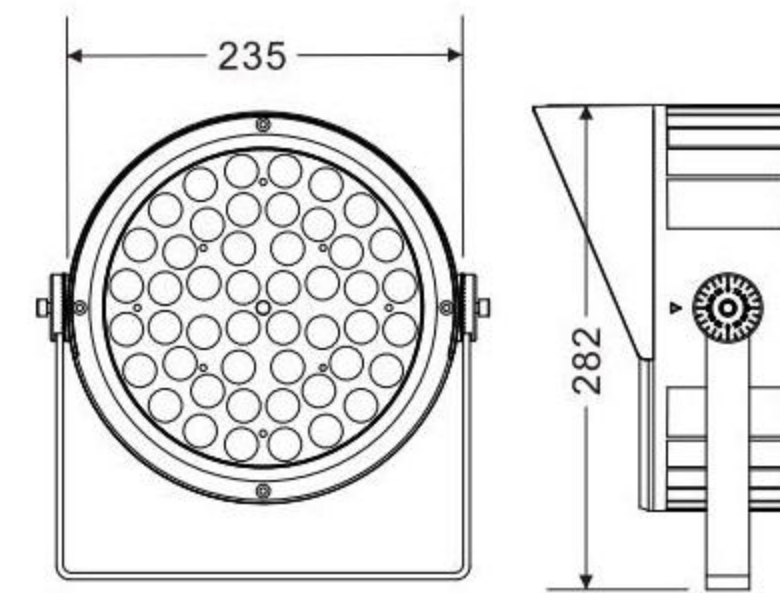

XY6G-165H-ZJ

灯具材质: Lighting material	压铸铝ADC12 Die cast aluminum ADC12
防护等级: Protection level	IP65
产品尺寸: Product Size	Φ165*160*H215mm
电源盒尺寸: Power box size	150*68*32mm
铝基板尺寸: Aluminum base plate size	Φ116mm