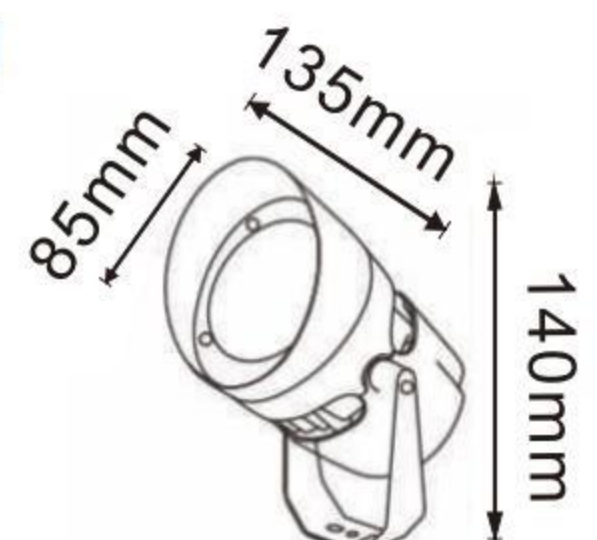

3x2W
3x3W

外壳材质:	压铸铝ADC12
Lighting material	Die cast aluminum ADC12
防护等级:	Ip65
Protection level	Ip65
产品尺寸:	Φ85x110xH140mm Φ85x135xH140mm
Product Size	Φ85x110xH140mm Φ85x135xH140mm
铝基板尺寸:	49mm
Aluminum base plate size	49mm
电源盒尺寸:	50x50x35mm
Power box size	50x50x35mm

18W
12x2W

XYFLP-165-ZJ XYFLP-165H-ZJ

外壳材质:	压铸铝ADC12
Lighting material	Die cast aluminum ADC12
防护等级:	Ip65
Protection level	Ip65
产品尺寸:	Φ165x180xH280mm Φ165x250xH280mm
Product Size	Φ165x180xH280mm Φ165x250xH280mm
铝基板尺寸:	120mm
Aluminum base plate size	120mm
电源盒尺寸:	115x115x75mm
Power box size	115x115x75mm

6x2W
9x2W

外壳材质:	压铸铝ADC12
Lighting material	Die cast aluminum ADC12
防护等级:	Ip65
Protection level	Ip65
产品尺寸:	Φ125x140xH210mm Φ125x190xH210mm
Product Size	Φ125x140xH210mm Φ125x190xH210mm
铝基板尺寸:	85mm
Aluminum base plate size	85mm
电源盒尺寸:	75x75x60mm
Power box size	75x75x60mm

36W
24x2W

外壳材质:	压铸铝ADC12
Lighting material	Die cast aluminum ADC12
防护等级:	Ip65
Protection level	Ip65
产品尺寸:	Φ190x190xH300mm Φ190x260xH300mm
Product Size	Φ190x190xH300mm Φ190x260xH300mm
铝基板尺寸:	150mm
Aluminum base plate size	150mm
电源盒尺寸:	135x135x75mm
Power box size	135x135x75mm