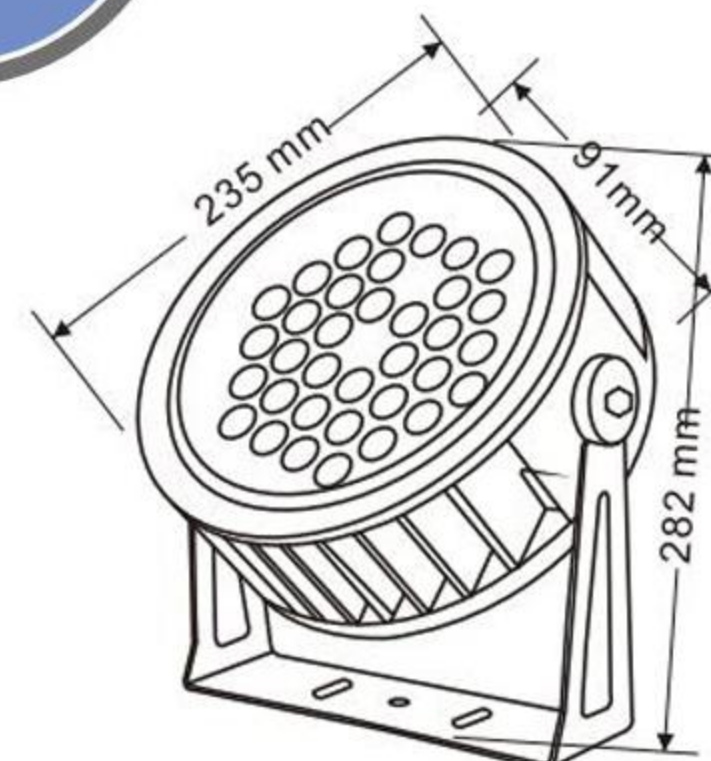

XY6G-123H-ZJ

灯具材质: Lighting material	压铸铝ADC12 Die cast aluminum ADC12
防护等级: Protection level	IP65
产品尺寸: Product Size	Φ123*160*H160mm
电源盒尺寸: Power box size	110*42*32mm
铝基板尺寸: Aluminum base plate size	Φ77mm

18W