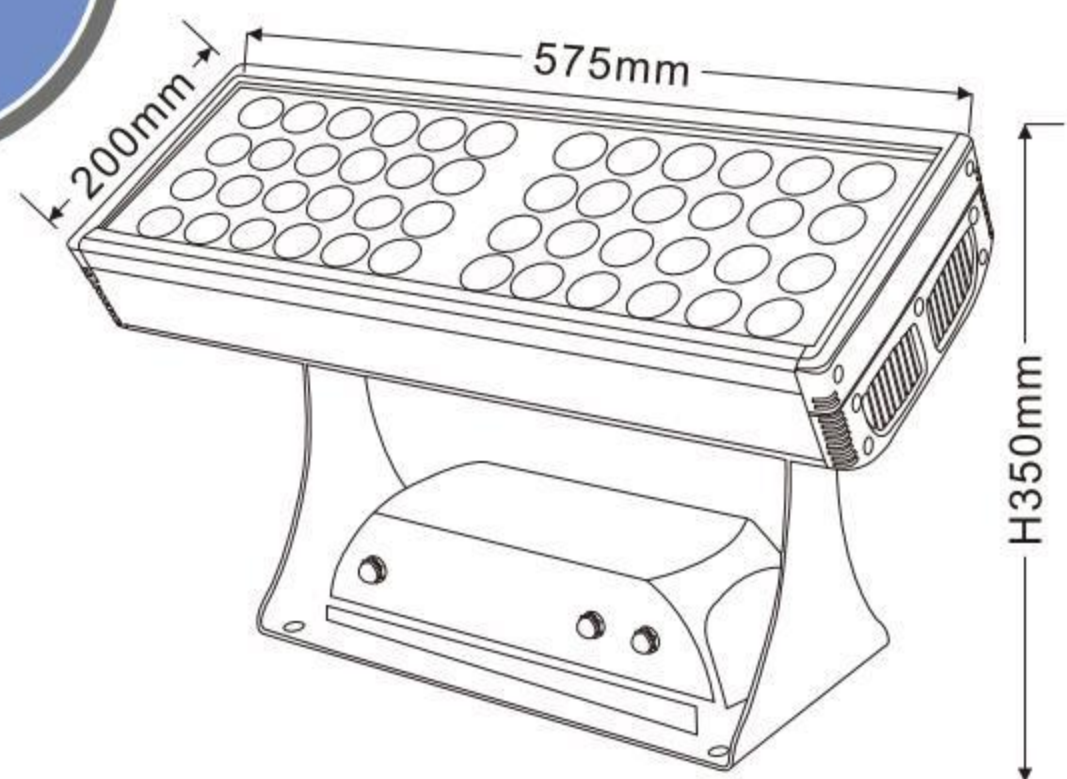

XYBM-575Y

外壳材质: Lighting material	压铸铝ADC12+拉伸铝 Die cast aluminum ADC12 +Stretching Aluminum
防护等级: Protection level	IP65
产品尺寸: Product Size	575x200xH350mm
铝基板尺寸: Aluminum base plate size	525x158mm
电源盒尺寸: Power box size	290x120x70mm

48*4W