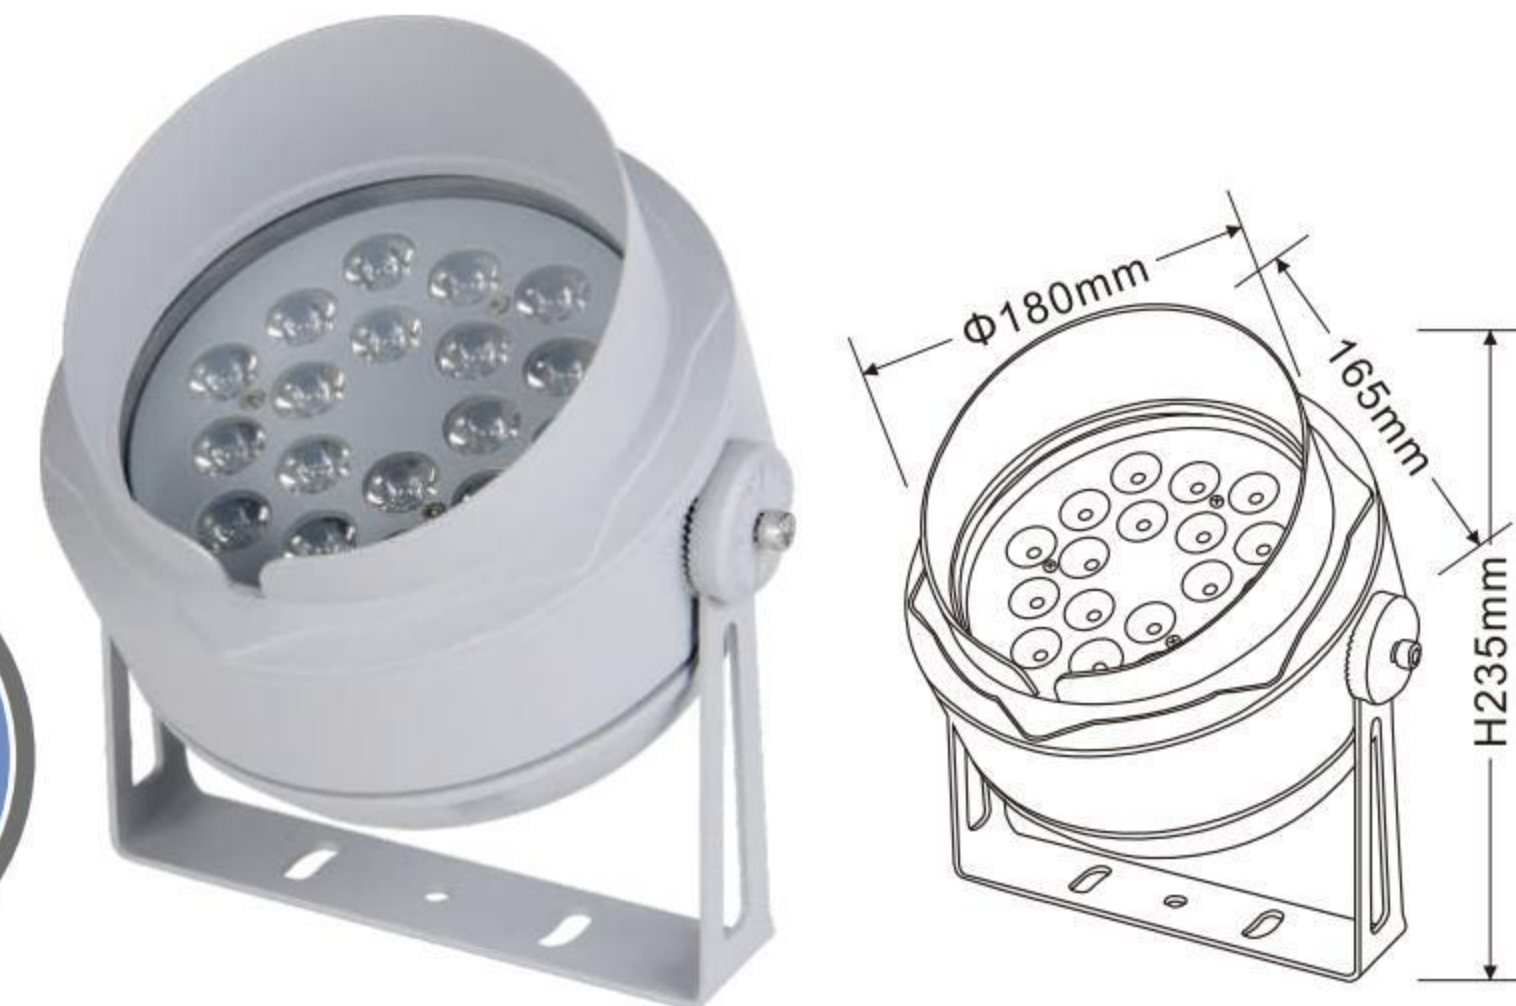

XYLSY-230H

外壳材质:	压铸铝ADC12
Lighting material	Die cast aluminum ADC12
防护等级:	IP65
Protection level	IP65
产品尺寸:	Φ230x200xH288mm
Product Size	Φ230x200xH288mm
铝基板尺寸:	184mm
Aluminum base plate size	184mm
电源盒尺寸:	190x69x55mm
Power box size	190x69x55mm