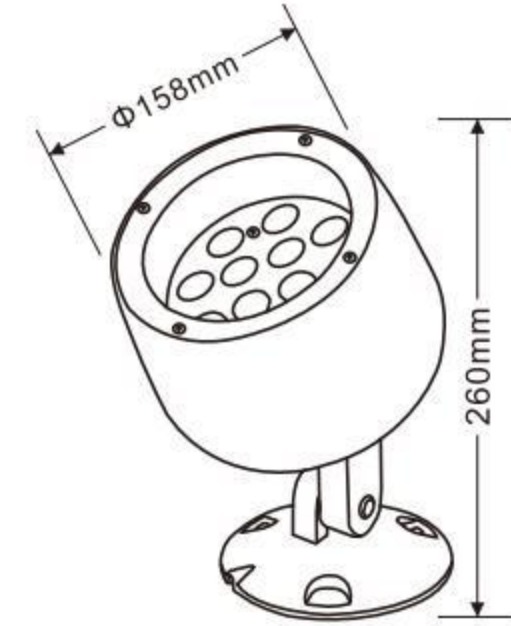

灯具材质: Lighting material	压铸铝ADC12 Die cast aluminum ADC12
防护等级: Protection level	IP65
产品尺寸: Product Size	Φ125x236mm
铝基板尺寸: Aluminum base plate size	70/77mm
电源盒尺寸: Power box size	105x35x40mm
发光面尺寸: Emitting surface size	Φ14mm
反光面角度: Reflective surface angle	13° 23°

XASD-255D

外壳材质: Lighting material	压铸铝ADC12 Die cast aluminum ADC12
防护等级: Protection level	IP65
产品尺寸: Product Size	Φ255x400mm
铝基板尺寸: Aluminum base plate size	183mm
电源盒尺寸: Power box size	225x50x68mm

XYASD-80

外壳材质: Lighting material	压铸铝ADC12 Die cast aluminum ADC12
防护等级: Protection level	IP65
产品尺寸: Product Size	Φ80x180mm
铝基板尺寸: Aluminum base plate size	49mm
电源盒尺寸: Power box size	56x34x32mm
发光面尺寸: Emitting surface size	Φ11mm
反光面角度: Reflective surface angle	13° 23°