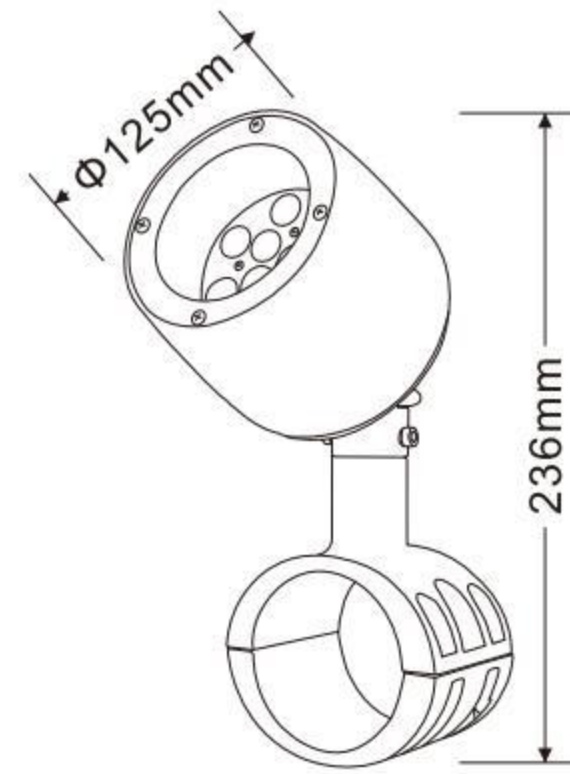

XYASD-158

灯具材质: Lighting material	压铸铝ADC12 Die cast aluminum ADC12
防护等级: Protection level	IP65
产品尺寸: Product Size	Φ158x260mm
铝基板尺寸: Aluminum base plate size	108mm
电源盒尺寸: Power box size	134x47x39mm
发光面尺寸: Emitting surface size	Φ14mm
反光面角度: Reflective surface angle	13° 23'

12*3W
COB30W

XYASD-205

灯具材质: Lighting material	压铸铝ADC12 Die cast aluminum ADC12
防护等级: Protection level	IP65
产品尺寸: Product Size	Φ205x265mm
铝基板尺寸: Aluminum base plate size	150mm
电源盒尺寸: Power box size	180x43x38mm

36*2W
54*1.2W

XYASD-125BG

灯具材质: Lighting material	压铸铝ADC12 Die cast aluminum ADC12
防护等级: Protection level	IP65
产品尺寸: Product Size	Φ125x236mm
抱箍尺寸: Hoop size	60mm, 89mm
铝基板尺寸: Aluminum base plate size	Φ70mm
电源盒尺寸: Power box size	105x35x40mm
发光面尺寸: Emitting surface size	Φ14mm
反光面角度: Reflective surface angle	13° 23°