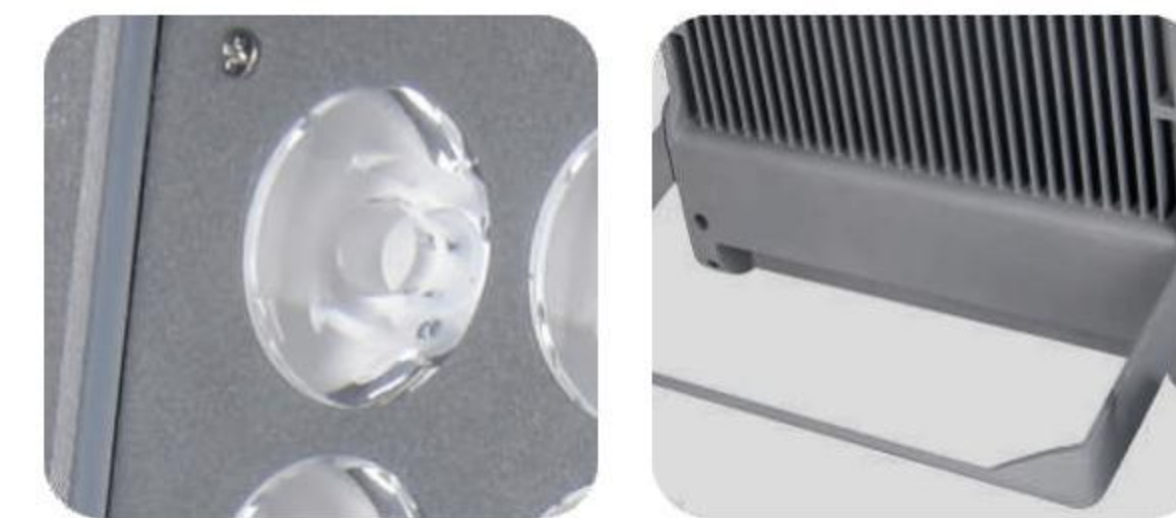

XYLSF-410

外壳材质:	压铸铝ADC12
Lighting material	Die cast aluminum ADC12
防护等级:	IP65
Protection level	IP65
产品尺寸:	410x310xH60mm
Product Size	410x310xH60mm
铝基板尺寸:	246x246mm
Aluminum base plate size	246x246mm
电源盒尺寸:	245x75x58mm
Power box size	245x75x58mm

100*1.2W