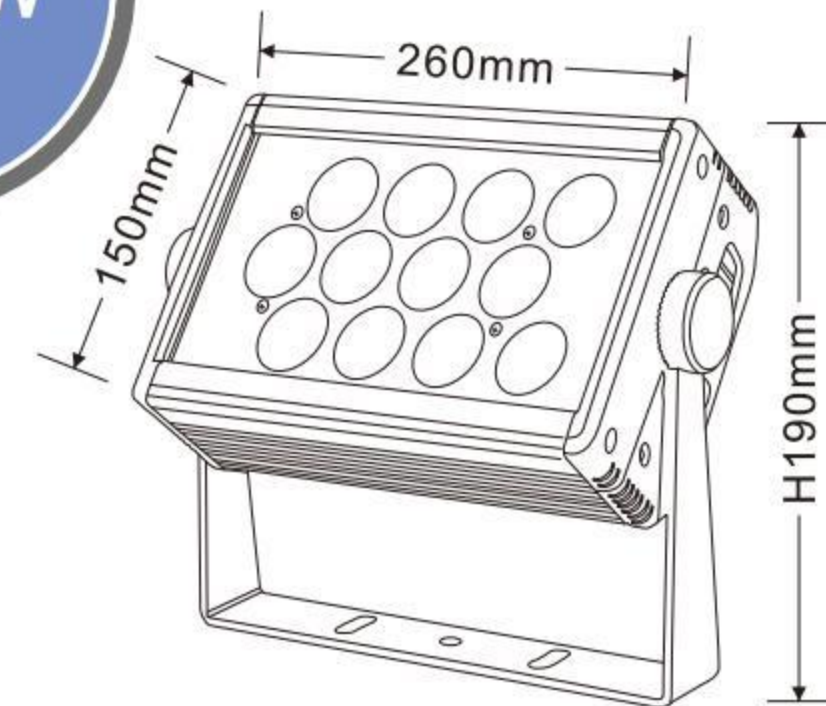

XYXBM-350Y

外壳材质: Lighting material	压铸铝ADC12+拉伸铝 Die cast aluminum ADC12 +Stretching Aluminum
防护等级: Protection level	IP65
产品尺寸: Product Size	350x150xH210mm
铝基板尺寸: Aluminum base plate size	266x110mm
电源盒尺寸: Power box size	230x100x50mm