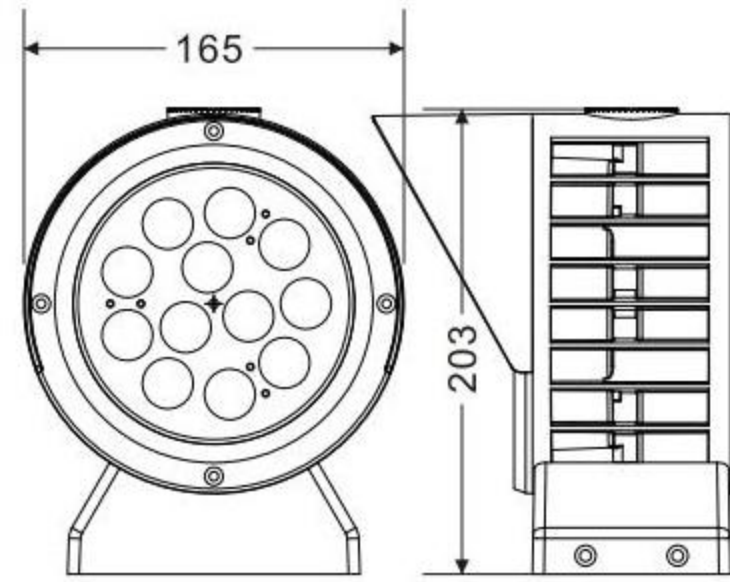

100W

XY6G-123H-DZ

灯具材质: Lighting material	压铸铝ADC12 Die cast aluminum ADC12
防护等级: Protection level	IP65
产品尺寸: Product Size	Φ123*160*H162mm
电源盒尺寸: Power box size	110*42*32mm
铝基板尺寸: Aluminum base plate size	Φ77mm

18W

XY6G-153H-DZ

灯具材质: Lighting material	压铸铝ADC12 Die cast aluminum ADC12
防护等级: Protection level	IP65
产品尺寸: Product Size	Φ153*159*H191mm
电源盒尺寸: Power box size	140*68*32mm
铝基板尺寸: Aluminum base plate size	Φ108mm

XY6G-195H-DZ

灯具材质: Lighting material	压铸铝ADC12 Die cast aluminum ADC12
防护等级: Protection level	IP65
产品尺寸: Product Size	Φ195*160*H231mm
电源盒尺寸: Power box size	150*68*32mm
铝基板尺寸: Aluminum base plate size	Φ150mm