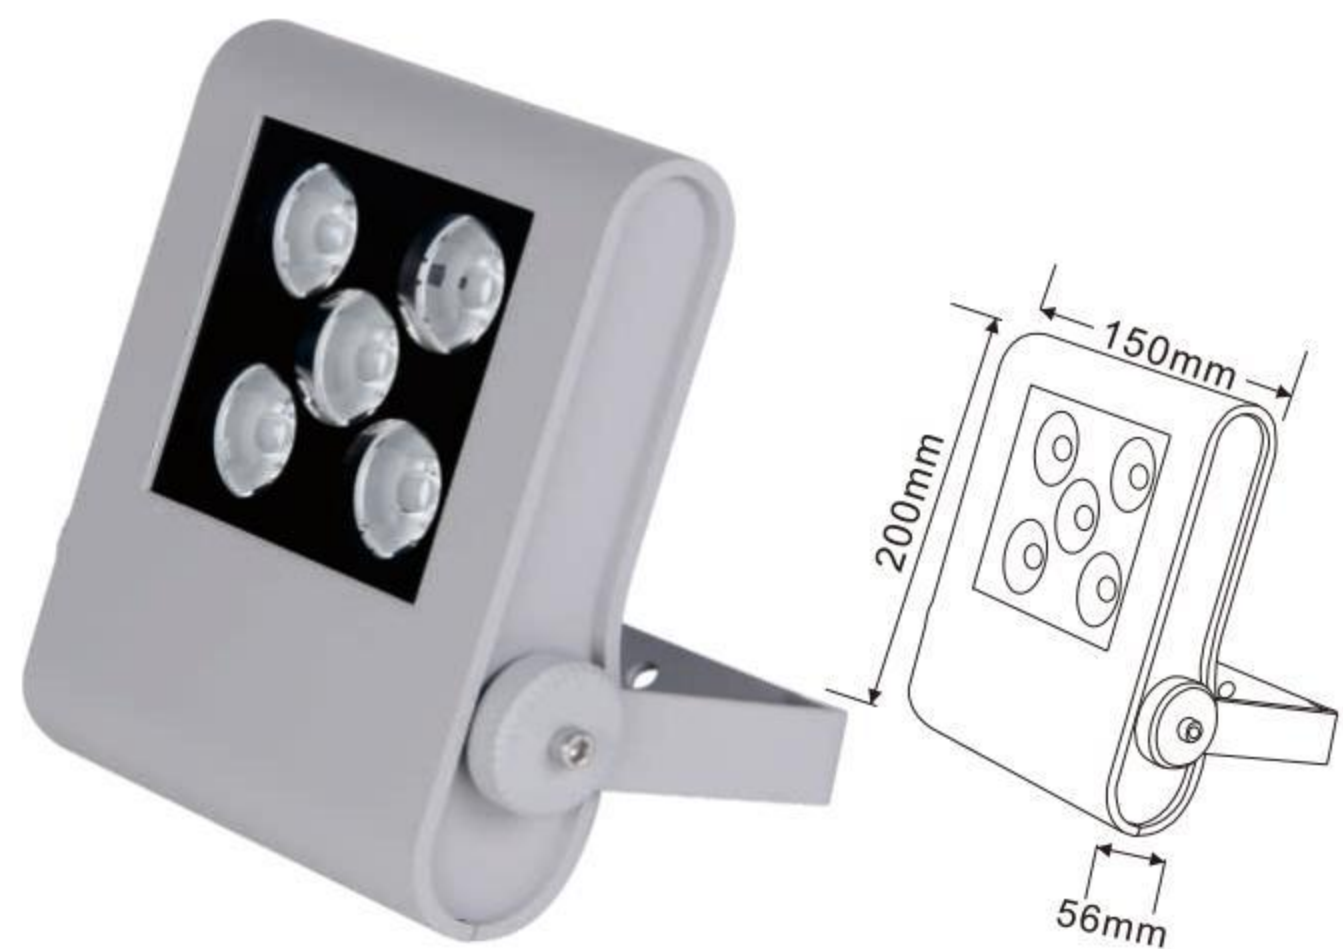

XYLSF-270Y

外壳材质:	压铸铝ADC12
Lighting material	Die cast aluminum ADC12
防护等级:	IP65
Protection level	IP65
产品尺寸:	270x215xH56mm
Product Size	270x215xH56mm
铝基板尺寸:	149x149mm
Aluminum base plate size	149x149mm
电源盒尺寸:	150x60x42mm
Power box size	150x60x42mm