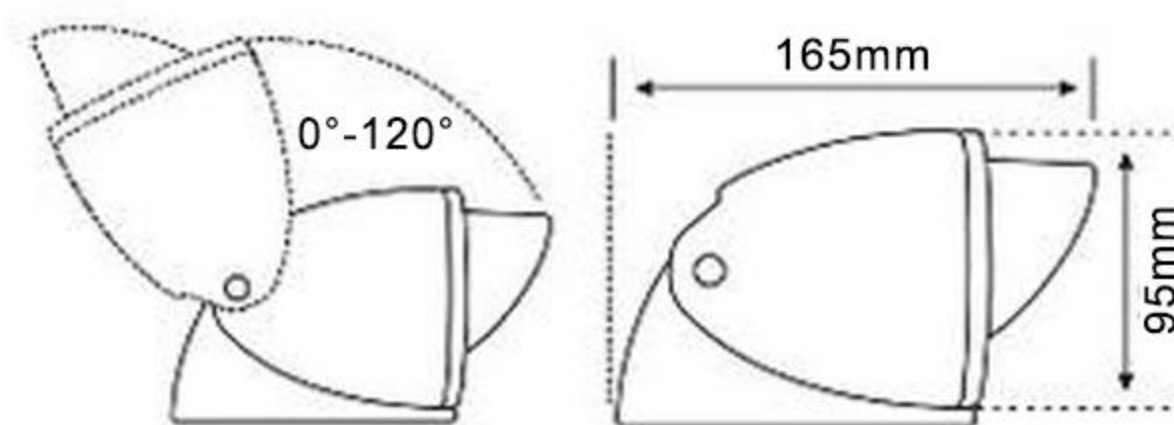

XYSQ-95H-COB

灯具材质: Lighting material	压铸铝ADC12 Die cast aluminum ADC12
防护等级: Protection level	IP65
产品尺寸: Product Size	Φ95*165*H95mm

12W