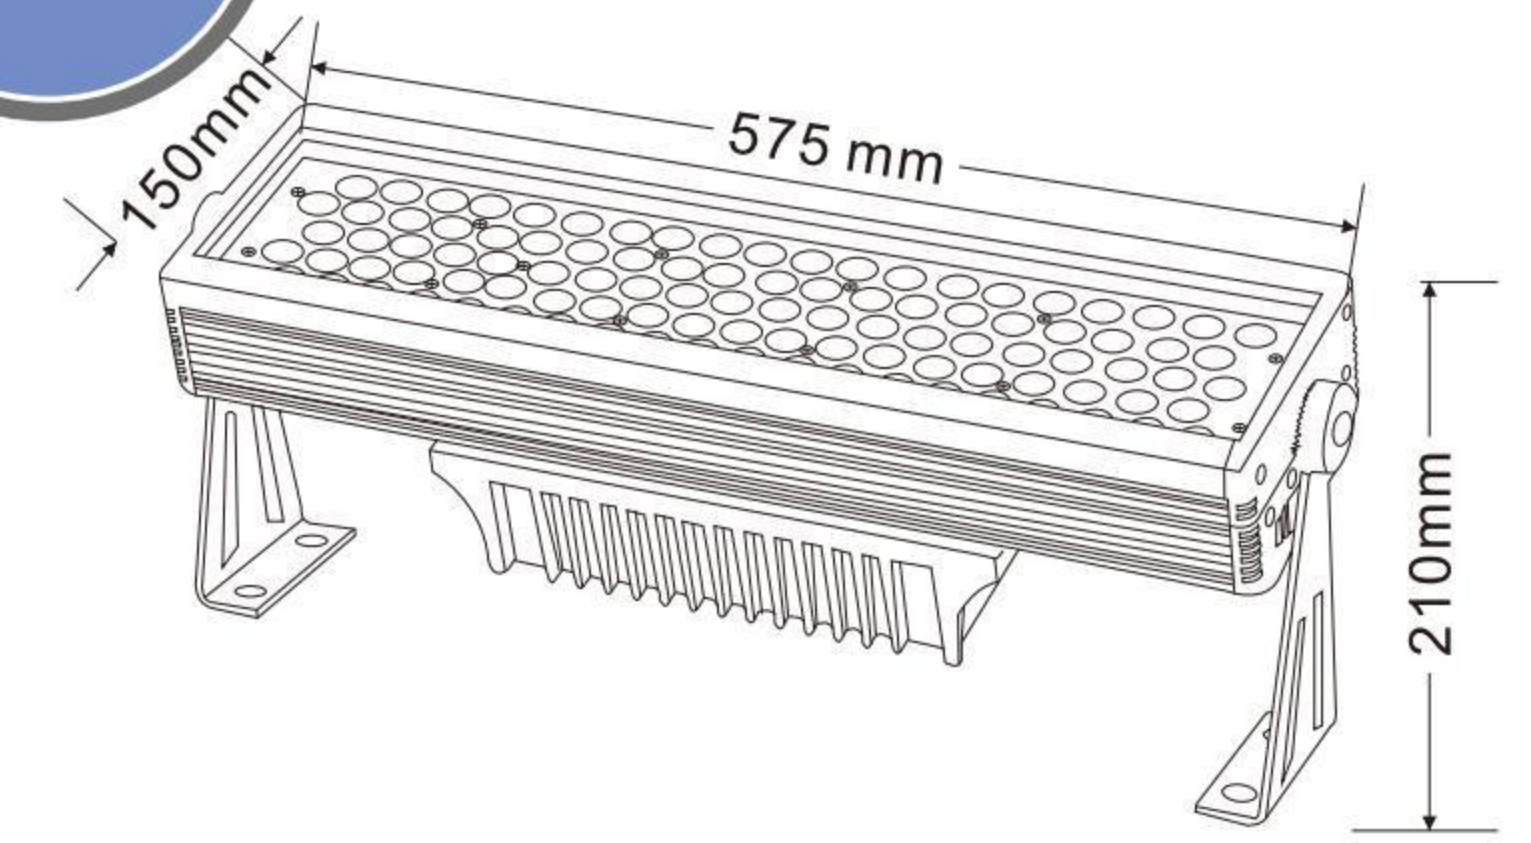

XYXBM-575

外壳材质: Lighting material	压铸铝ADC12+拉伸铝 Die cast aluminum ADC12 +Stretching Aluminum
防护等级: Protection level	IP65
产品尺寸: Product Size	575x150xH210mm
铝基板尺寸: Aluminum base plate size	517x110mm
电源盒尺寸: Power box size	230x100x50mm

100*1.2W