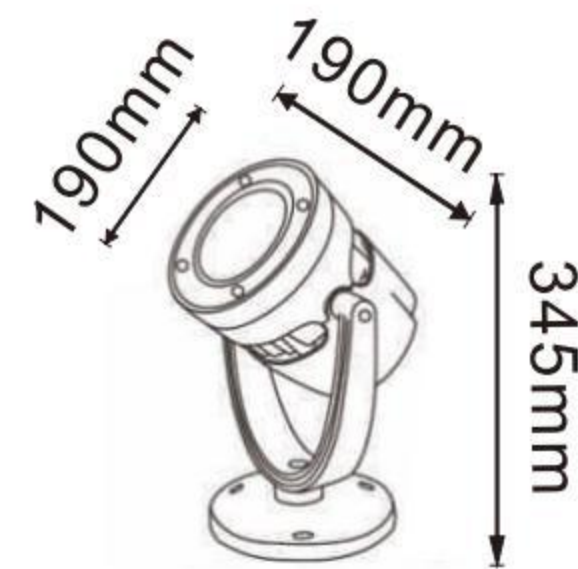

18W
12x2W

XYFLP-165-DZ		XYFLP-165H-DZ	
外壳材质:	压铸铝ADC12	外壳材质:	压铸铝ADC12
Lighting material	Die cast aluminum ADC12	Lighting material	Die cast aluminum ADC12
防护等级:	Ip65	防护等级:	Ip65
Protection level	Ip65	Protection level	Ip65
产品尺寸:	Φ165x180xH320mm	产品尺寸:	Φ165x250xH320mm
Product Size	Φ165x180xH320mm	Product Size	Φ165x250xH320mm
铝基板尺寸:	120mm	铝基板尺寸:	120mm
Aluminum base plate size	120mm	Aluminum base plate size	120mm
电源盒尺寸:	75x75x60mm	电源盒尺寸:	75x75x60mm
Power box size	75x75x60mm	Power box size	75x75x60mm

54W
36x2W

XYFLP-230-DZ		XYFLP-230H-DZ	
外壳材质:	压铸铝ADC12	外壳材质:	压铸铝ADC12
Lighting material	Die cast aluminum ADC12	Lighting material	Die cast aluminum ADC12
防护等级:	Ip65	防护等级:	Ip65
Protection level	Ip65	Protection level	Ip65
产品尺寸:	Φ230x210xH380mm	产品尺寸:	Φ230x290xH380mm
Product Size	Φ230x210xH380mm	Product Size	Φ230x290xH380mm
铝基板尺寸:	190mm	铝基板尺寸:	190mm
Aluminum base plate size	190mm	Aluminum base plate size	190mm
电源盒尺寸:	175x175x75mm	电源盒尺寸:	175x175x75mm
Power box size	175x175x75mm	Power box size	175x175x75mm

36W
24x2W

XYFLP-190-DZ		XYFLP-190H-DZ	
外壳材质:	压铸铝ADC12	外壳材质:	压铸铝ADC12
Lighting material	Die cast aluminum ADC12	Lighting material	Die cast aluminum ADC12
防护等级:	Ip65	防护等级:	Ip65
Protection level	Ip65	Protection level	Ip65
产品尺寸:	Φ190x190xH345mm	产品尺寸:	Φ190x260xH345mm
Product Size	Φ190x190xH345mm	Product Size	Φ190x260xH345mm
铝基板尺寸:	150mm	铝基板尺寸:	150mm
Aluminum base plate size	150mm	Aluminum base plate size	150mm
电源盒尺寸:	135x135x75mm	电源盒尺寸:	135x135x75mm
Power box size	135x135x75mm	Power box size	135x135x75mm