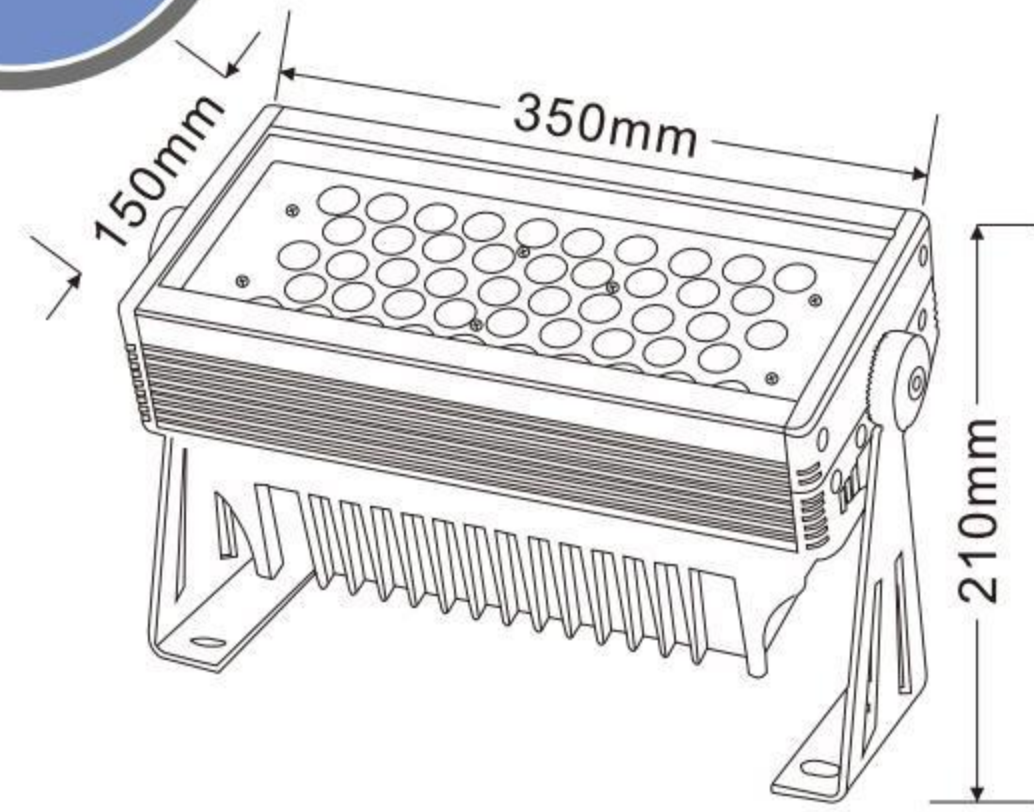

XYXBM-350

外壳材质: Lighting material	压铸铝ADC12+拉伸铝 Die cast aluminum ADC12 +Stretching Aluminum
防护等级: Protection level	IP65
产品尺寸: Product Size	350x150xH210mm
铝基板尺寸: Aluminum base plate size	266x110mm
电源盒尺寸: Power box size	230x100x50mm

48*1.2W