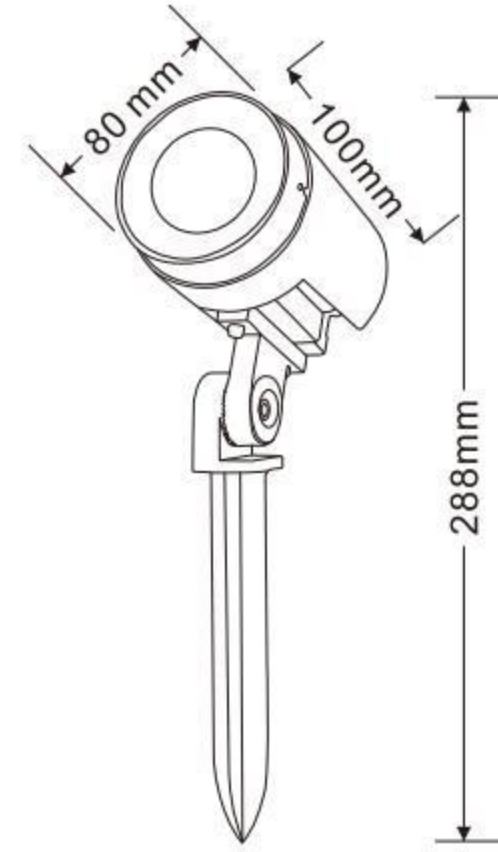

XYPZ-80D(COB)

外壳材质:	压铸铝ADC12
Lighting material	Die cast aluminum ADC12
防护等级:	IP65
Protection level	IP65
产品尺寸:	Φ80x100xH288mm
Product Size	Φ80x100xH288mm
发光面尺寸:	Φ11mm
Emitting surface size	Φ11mm
反光面角度:	13° 23'
Reflective surface angle	13° 23'
电源盒尺寸:	55x24x45mm
Power box size	55x24x45mm

XYPZ-80D

外壳材质:	压铸铝ADC12
Lighting material	Die cast aluminum ADC12
防护等级:	IP65
Protection level	IP65
产品尺寸:	Φ80x100xH288mm
Product Size	Φ80x100xH288mm
铝基板尺寸:	Φ60mm
Aluminum base plate size	Φ60mm
电源盒尺寸:	55x24x45mm
Power box size	55x24x45mm

XYPZ-80HD(COB)

外壳材质:	压铸铝ADC12
Lighting material	Die cast aluminum ADC12
防护等级:	IP65
Protection level	IP65
产品尺寸:	Φ80x143xH288mm
Product Size	Φ80x143xH288mm
发光面尺寸:	Φ11mm
Emitting surface size	Φ11mm
反光面角度:	13° 23'
Reflective surface angle	13° 23'
电源盒尺寸:	55x24x45mm
Power box size	55x24x45mm

XYPZ-80HD

外壳材质:	压铸铝ADC12
Lighting material	Die cast aluminum ADC12
防护等级:	IP65
Protection level	IP65
产品尺寸:	Φ80x143xH288mm
Product Size	Φ80x143xH288mm
铝基板尺寸:	Φ60mm
Aluminum base plate size	Φ60mm
电源盒尺寸:	55x24x45mm
Power box size	55x24x45mm