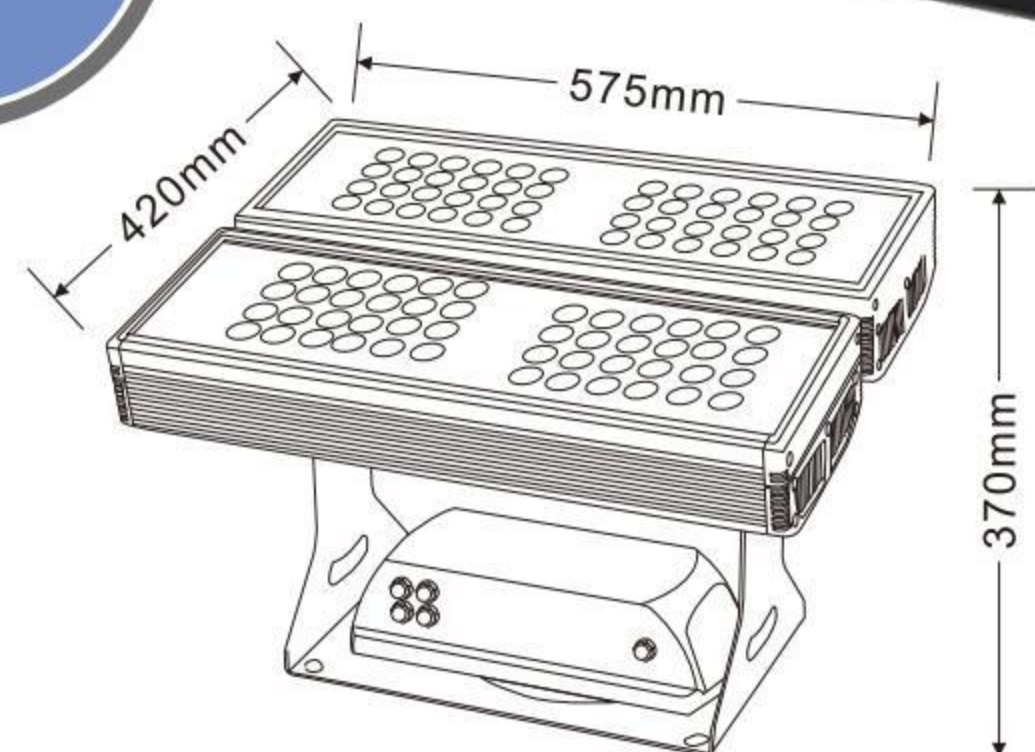

XYBM-575Y*2

外壳材质: Lighting material	压铸铝ADC12+拉伸铝 Die cast aluminum ADC12 +Stretching Aluminum
防护等级: Protection level	IP65
产品尺寸: Product Size	575x420xH370mm
铝基板尺寸: Aluminum base plate size	525x158mm
电源盒尺寸: Power box size	290x120x70mm

48*4W
双层