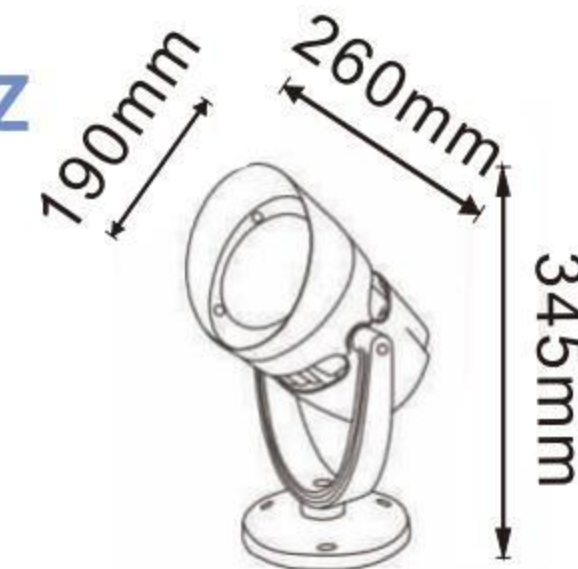

XYFLP-190-DZ		XYFLP-190H-DZ	
外壳材质:	压铸铝ADC12	外壳材质:	压铸铝ADC12
Lighting material	Die cast aluminum ADC12	Lighting material	Die cast aluminum ADC12
防护等级:	Ip65	防护等级:	Ip65
Protection level	Ip65	Protection level	Ip65
产品尺寸:	Φ190x190xH345mm	产品尺寸:	Φ190x260xH345mm
Product Size	Φ190x190xH345mm	Product Size	Φ190x260xH345mm
铝基板尺寸:	150mm	铝基板尺寸:	150mm
Aluminum base plate size	150mm	Aluminum base plate size	150mm
电源盒尺寸:	135x135x75mm	电源盒尺寸:	135x135x75mm
Power box size	135x135x75mm	Power box size	135x135x75mm