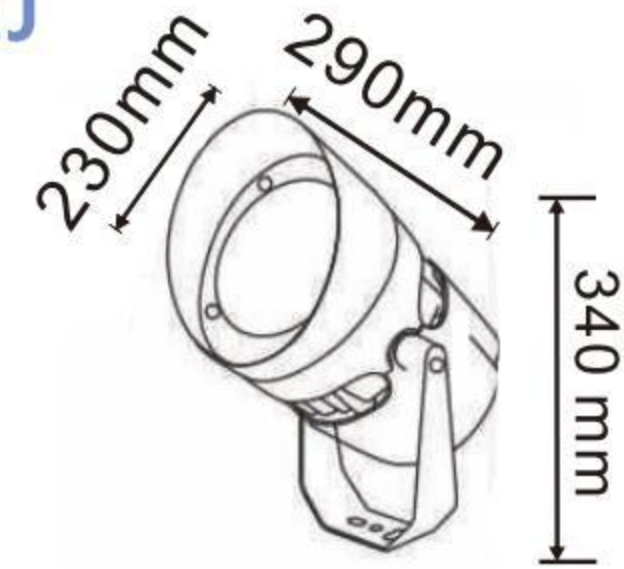

XYFLP-230H-ZJ

Lighting material	压铸铝ADC12
防护等级:	Die cast aluminum ADC12
Protection level	Ip65
产品尺寸:	Φ230X210XH340mm Φ230×290×H340mm
铝基板尺寸:	190mm
Aluminum base plate size	
电源盒尺寸:	175x175x75mm
Power box size