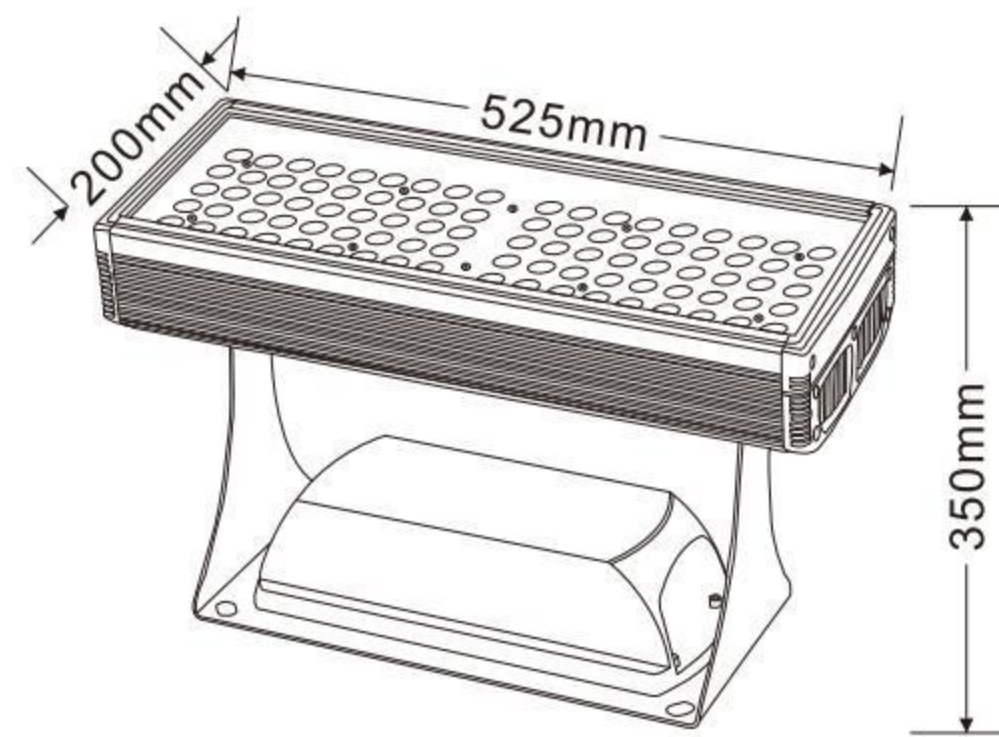

XYBM-525*2

外壳材质: Lighting material	压铸铝ADC12+拉伸铝 Die cast aluminum ADC12 +Stretching Aluminum
防护等级: Protection level	IP65
产品尺寸: Product Size	525x420xH370mm
铝基板尺寸: Aluminum base plate size	485x158mm
电源盒尺寸: Power box size	290x120x70mm

90*2W
双层