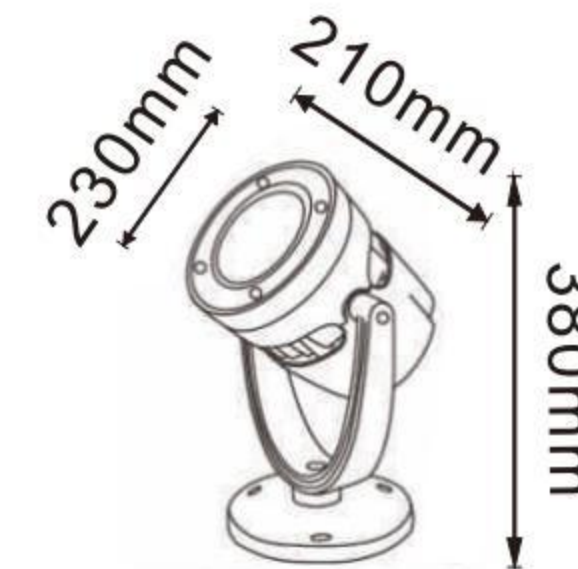

54W
36x2W

XYFLP-230-DZ		XYFLP-230H-DZ	
外壳材质:	压铸铝ADC12	外壳材质:	压铸铝ADC12
Lighting material	Die cast aluminum ADC12	Lighting material	Die cast aluminum ADC12
防护等级:	Ip65	防护等级:	Ip65
Protection level	Ip65	Protection level	Ip65
产品尺寸:	Φ230x210xH380mm	产品尺寸:	Φ230x290xH380mm
Product Size	Φ230x210xH380mm	Product Size	Φ230x290xH380mm
铝基板尺寸:	190mm	铝基板尺寸:	190mm
Aluminum base plate size	190mm	Aluminum base plate size	190mm
电源盒尺寸:	175x175x75mm	电源盒尺寸:	175x175x75mm
Power box size	175x175x75mm	Power box size	175x175x75mm