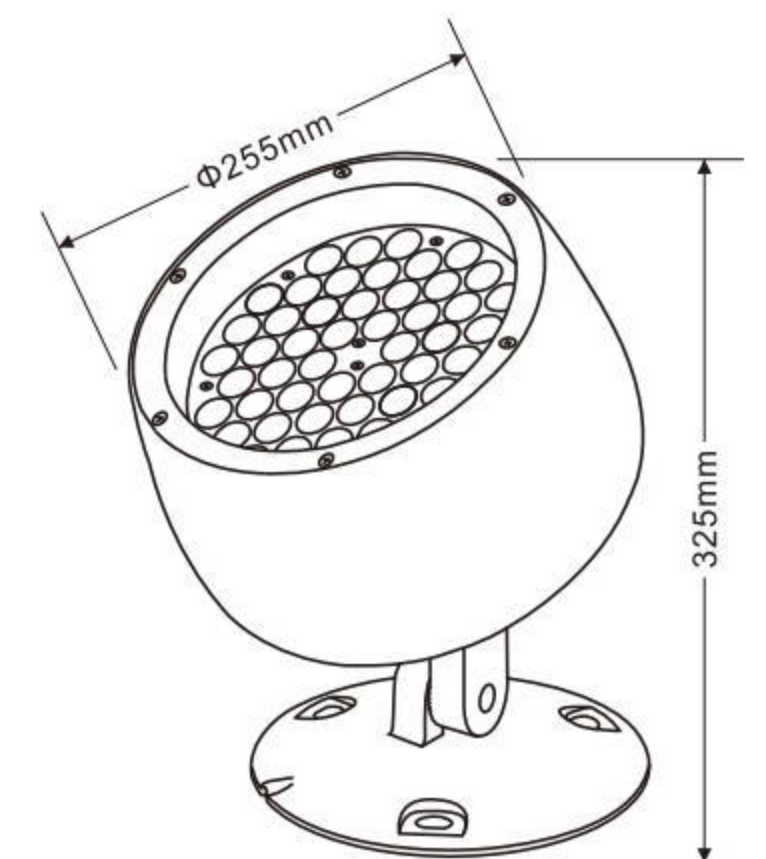

XYASD-255

灯具材质: Lighting material	压铸铝ADC12 Die cast aluminum ADC12
防护等级: Protection level	IP65
产品尺寸: Product Size	Φ255x325mm
铝基板尺寸: Aluminum base plate size	183mm
电源盒尺寸: Power box size	225x50x68mm

36*2W
54*1.2W