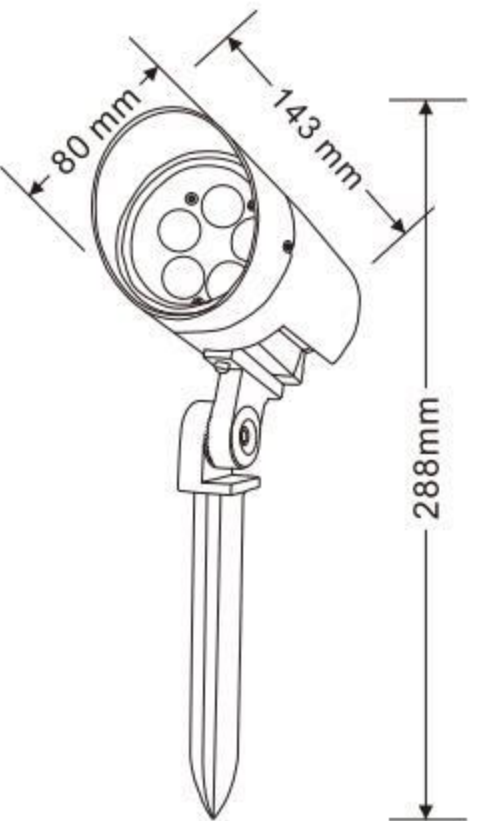

XYPZ-80HD(COB)

外壳材质:	压铸铝ADC12
Lighting material	Die cast aluminum ADC12
防护等级:	IP65
Protection level	IP65
产品尺寸:	Φ80x143xH288mm
Product Size	Φ80x143xH288mm
发光面尺寸:	Φ11mm
Emitting surface size	Φ11mm
反光面角度:	13° 23'
Reflective surface angle	13° 23'
电源盒尺寸:	55x24x45mm
Power box size	55x24x45mm