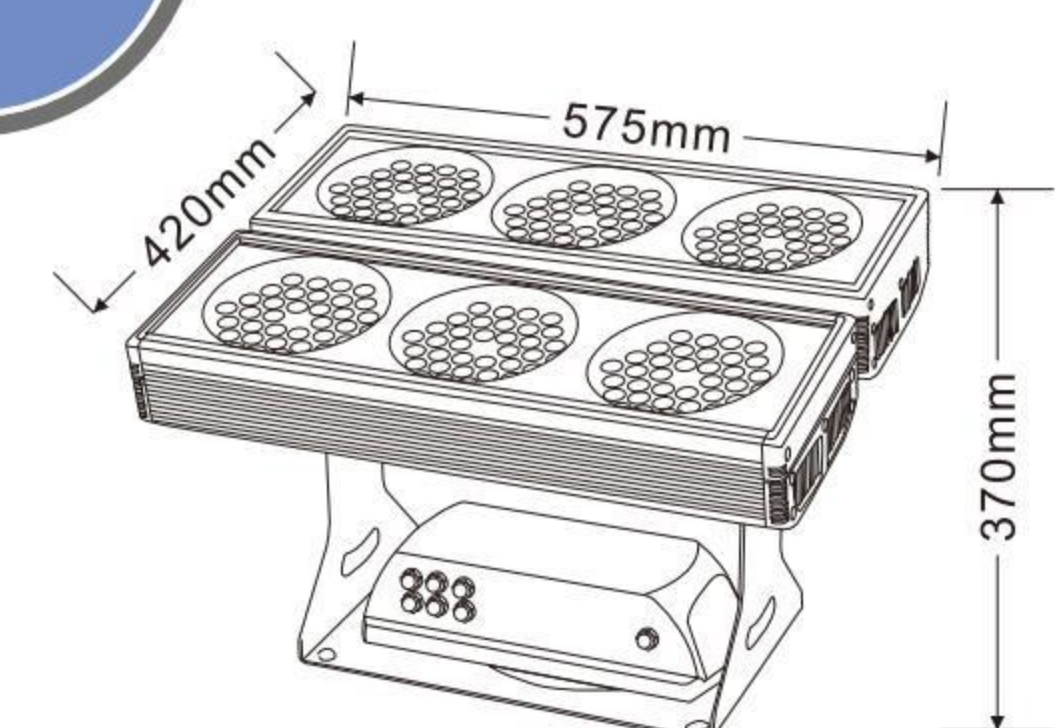

XYBM-575*2

外壳材质: Lighting material	压铸铝ADC12+拉伸铝 Die cast aluminum ADC12 +Stretching Aluminum
防护等级: Protection level	IP65
产品尺寸: Product Size	575x420xH370mm
铝基板尺寸: Aluminum base plate size	525x158mm
电源盒尺寸: Power box size	290x120x70mm

108*2W
双层