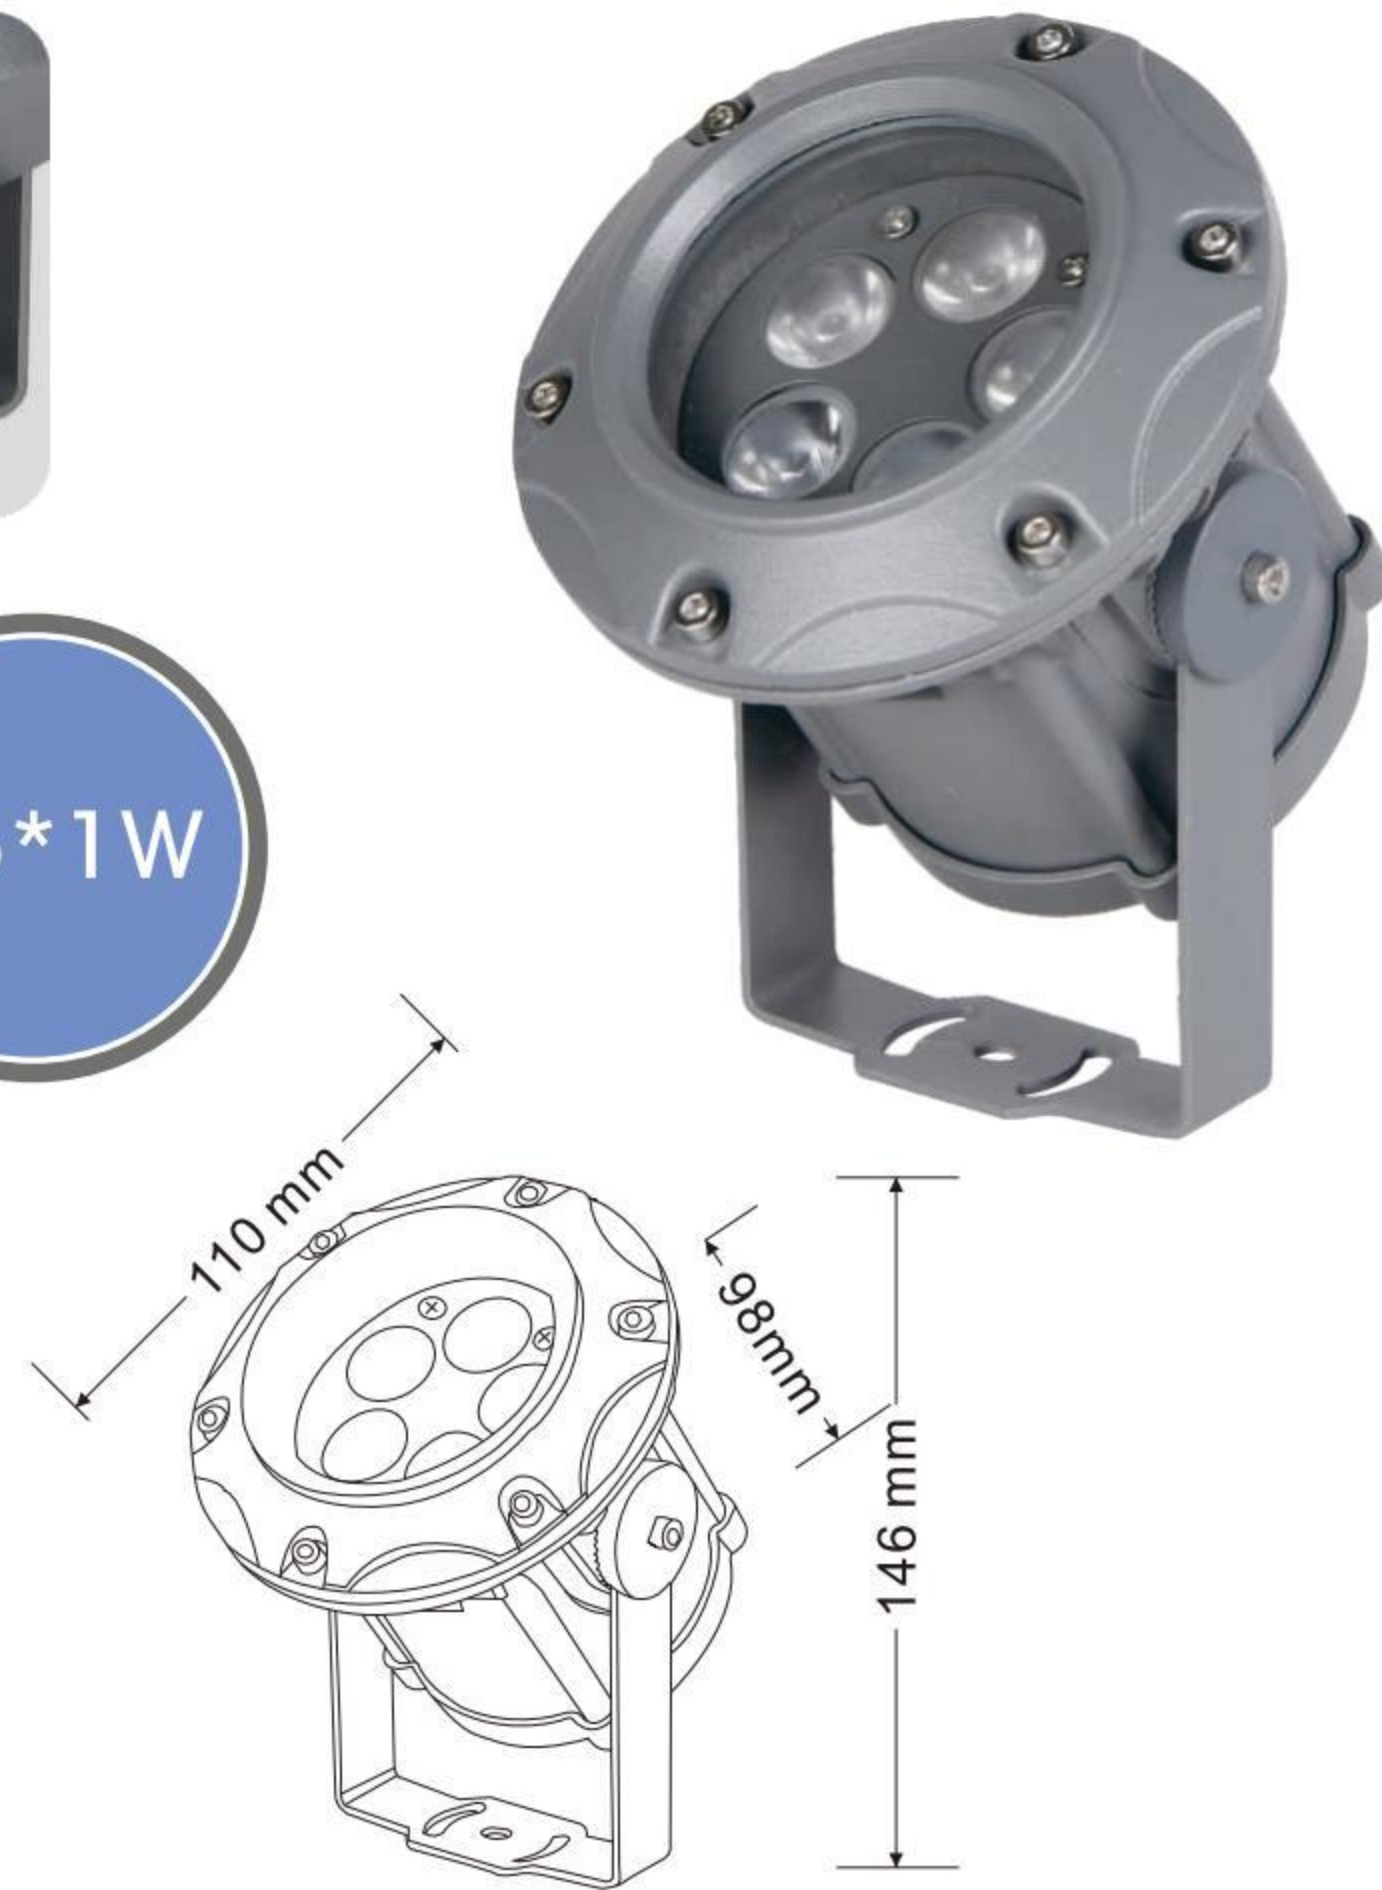

XYXYS-110

外壳材质: Lighting material	压铸铝ADC12 Die cast aluminum ADC12
防护等级: Protection level	IP65
产品尺寸: Product Size	Φ110x98xH146mm
铝基板尺寸: Aluminum base plate size	Φ65mm
电源盒尺寸: Power box size	Φ60x50mm

XYXYS-110H