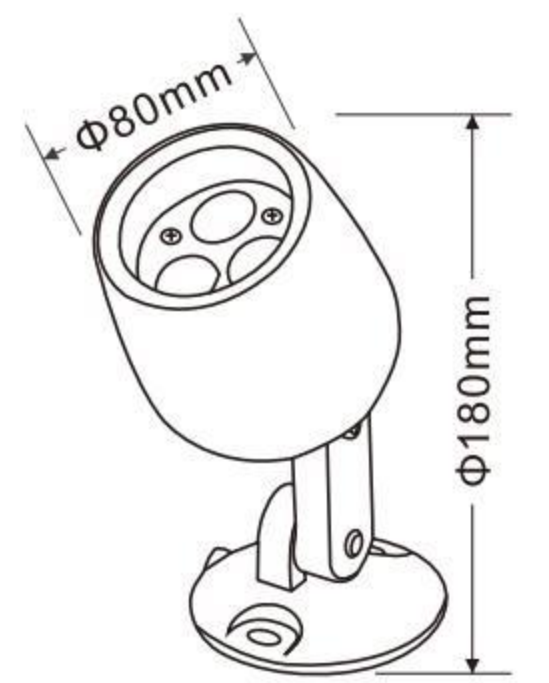

XASD-255D

外壳材质: Lighting material	压铸铝ADC12 Die cast aluminum ADC12
防护等级: Protection level	IP65
产品尺寸: Product Size	Φ255x400mm
铝基板尺寸: Aluminum base plate size	183mm
电源盒尺寸: Power box size	225x50x68mm