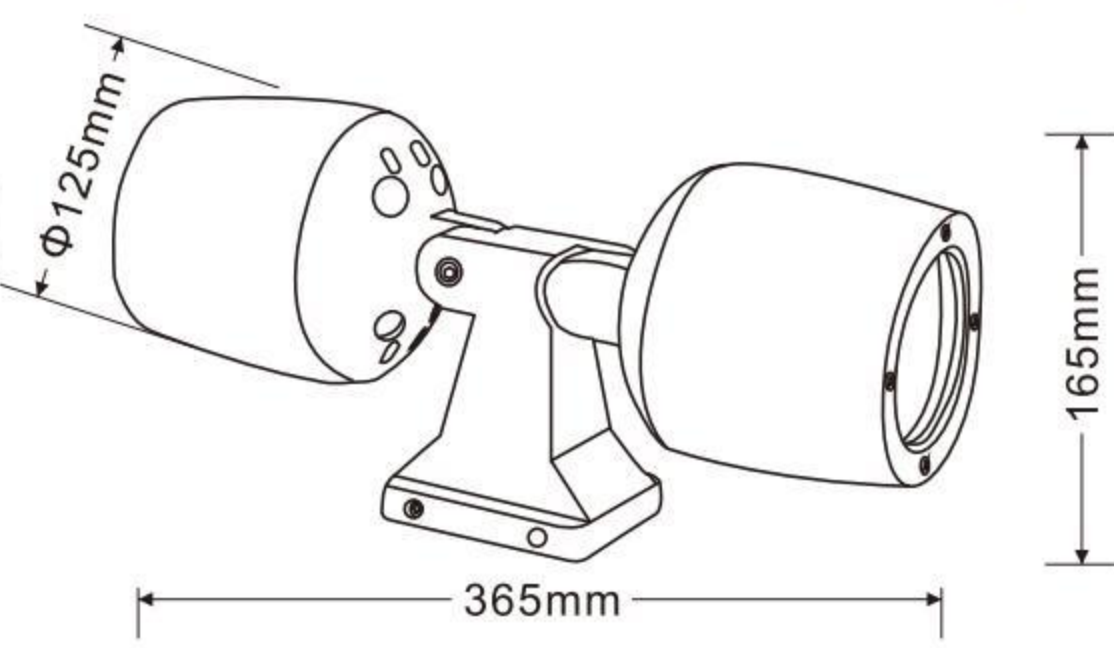

XYASD-125-BD*2

灯具材质:	压铸铝ADC12
Lighting material	Die cast aluminum ADC12
防护等级:	IP65
Protection level	IP65
产品尺寸:	Φ125*L365*H165MM
Product Size	Φ125*L365*H165MM
发光面尺寸:	Φ14mm
Emitting surface size	Φ14mm
反光面角度:	13° 23°
Reflective surface angle	13° 23°
电源盒尺寸:	105*35*40MM
Power box size	105*35*40MM

20W*2