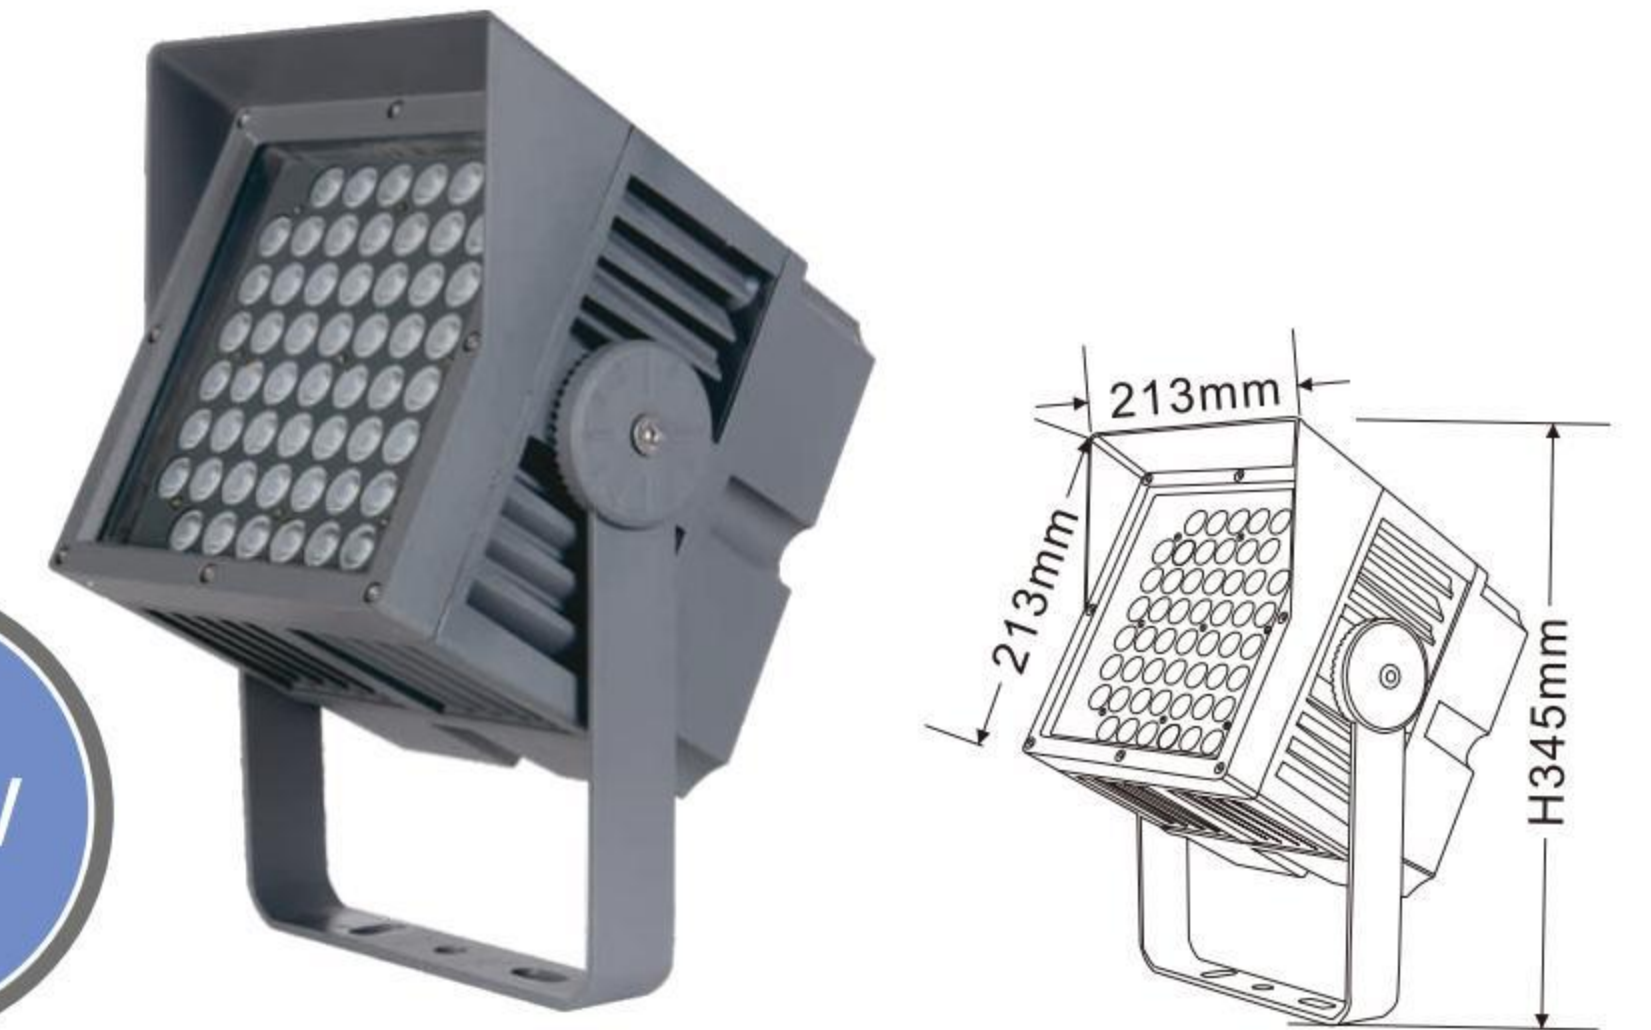

XYXX-213H

外壳材质:	压铸铝ADC12
Lighting material	Die cast aluminum ADC12
防护等级:	IP65
Protection level	IP65
产品尺寸:	213x213xH345mm
Product Size	213x213xH345mm
铝基板尺寸:	179x179mm
Aluminum base plate size	179x179mm
电源盒尺寸:	190x190x45mm
Power box size	190x190x45mm

60*2W