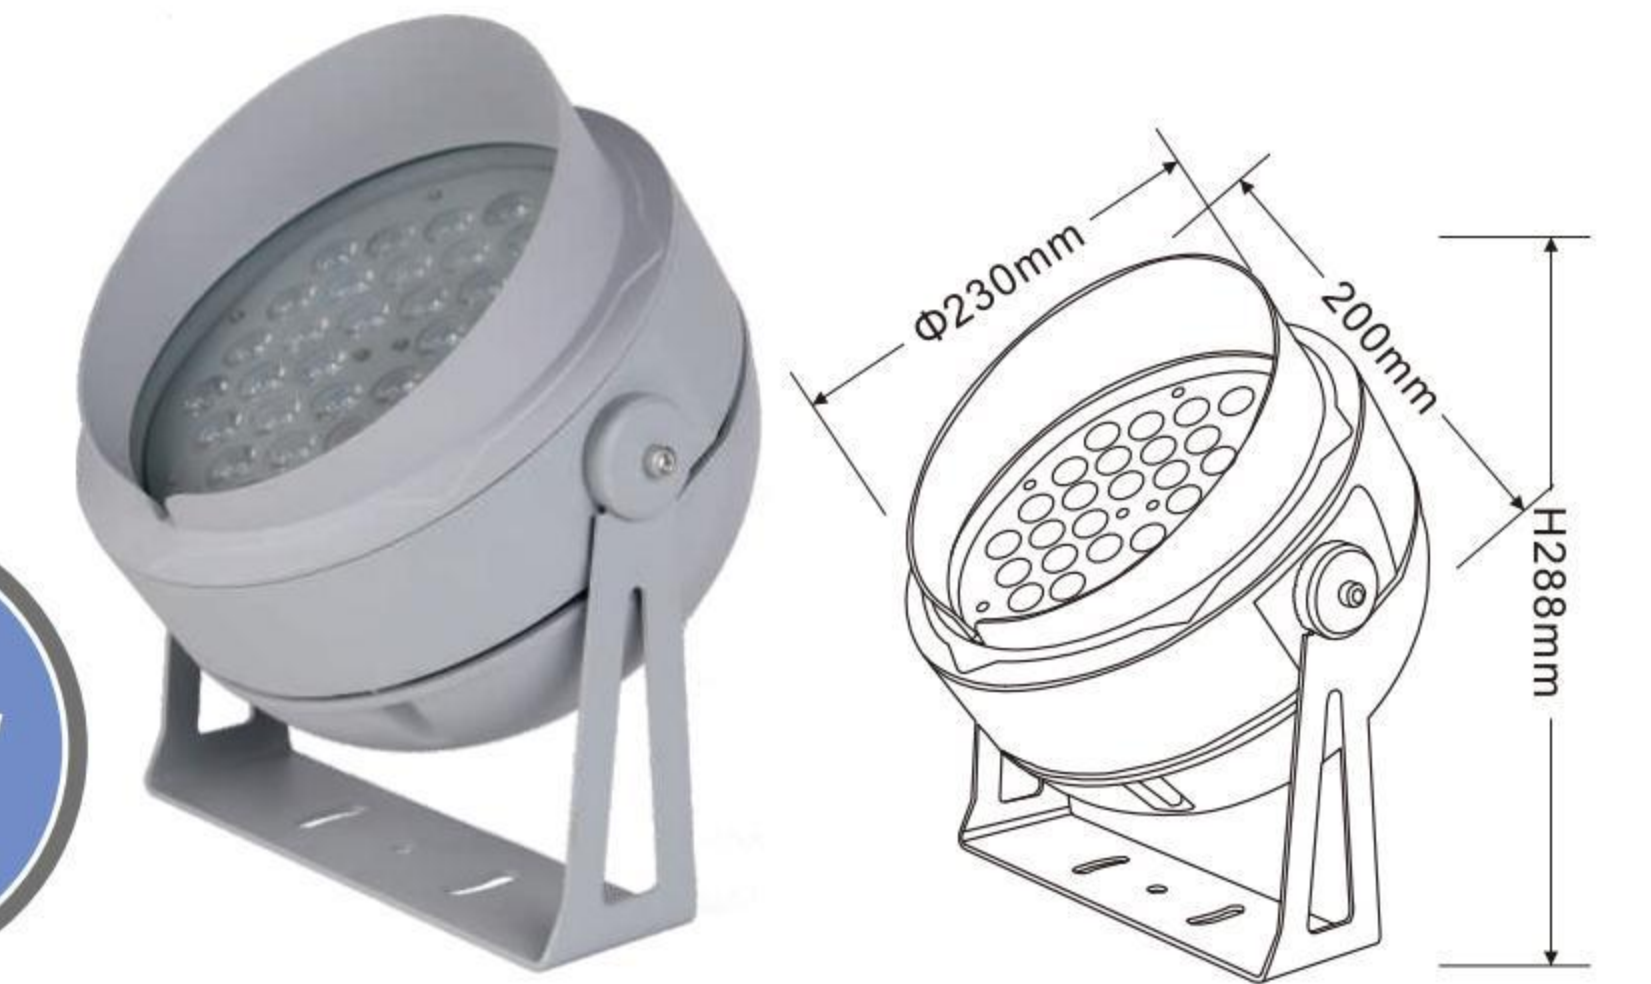

XYLSY-180

外壳材质:	压铸铝ADC12
Lighting material	Die cast aluminum ADC12
防护等级:	IP65
Protection level	IP65
产品尺寸:	Φ180x120xH220mm
Product Size	Φ180x120xH220mm
铝基板尺寸:	136mm
Aluminum base plate size	136mm
电源盒尺寸:	133x58x41mm
Power box size	133x58x41mm

XYLSY-230

外壳材质:	压铸铝ADC12
Lighting material	Die cast aluminum ADC12
防护等级:	IP65
Protection level	IP65
产品尺寸:	Φ230x150xH285mm
Product Size	Φ230x150xH285mm
铝基板尺寸:	184mm
Aluminum base plate size	184mm
电源盒尺寸:	190x69x55mm
Power box size	190x69x55mm

XYLSY-180H

外壳材质:	压铸铝ADC12
Lighting material	Die cast aluminum ADC12
防护等级:	IP65
Protection level	IP65
产品尺寸:	Φ180x165xH235mm
Product Size	Φ180x165xH235mm
铝基板尺寸:	136mm
Aluminum base plate size	136mm
电源盒尺寸:	133x58x41mm
Power box size	133x58x41mm

XYLSY-230H

外壳材质:	压铸铝ADC12
Lighting material	Die cast aluminum ADC12
防护等级:	IP65
Protection level	IP65
产品尺寸:	Φ230x200xH288mm
Product Size	Φ230x200xH288mm
铝基板尺寸:	184mm
Aluminum base plate size	184mm
电源盒尺寸:	190x69x55mm
Power box size	190x69x55mm