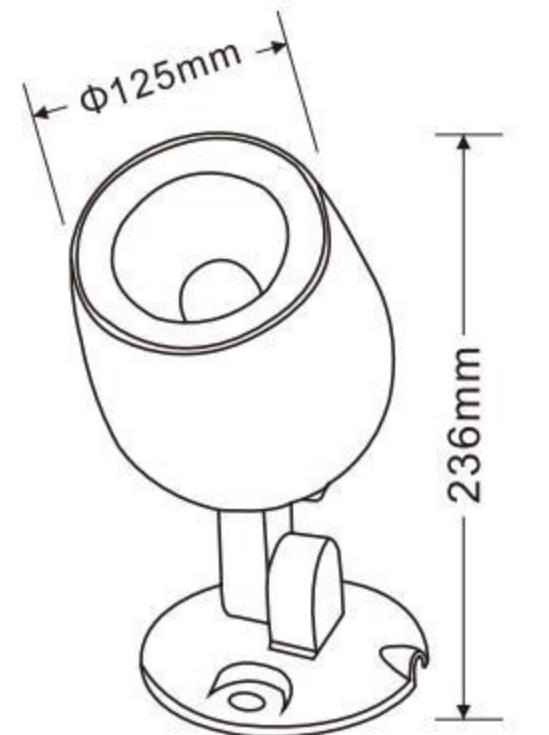

XYASD-158D

外壳材质: Lighting material	压铸铝ADC12 Die cast aluminum ADC12
防护等级: Protection level	IP65
产品尺寸: Product Size	Φ158x370mm
铝基板尺寸: Aluminum base plate size	108mm
电源盒尺寸: Power box size	134x47x39mm
发光面尺寸: Emitting surface size	14mm
反光面角度: Reflective surface angle	13° 23°

XYASD-125D

外壳材质: Lighting material	压铸铝ADC12 Die cast aluminum ADC12
防护等级: Protection level	IP65
产品尺寸: Product Size	Φ125x370mm
铝基板尺寸: Aluminum base plate size	70mm
电源盒尺寸: Power box size	105x35x40mm
发光面尺寸: Emitting surface size	Φ14mm
反光面角度: Reflective surface angle	13° 23°

灯具材质: Lighting material	压铸铝ADC12 Die cast aluminum ADC12
防护等级: Protection level	IP65
产品尺寸: Product Size	Φ125x236mm
铝基板尺寸: Aluminum base plate size	70/77mm
电源盒尺寸: Power box size	105x35x40mm
发光面尺寸: Emitting surface size	Φ14mm
反光面角度: Reflective surface angle	13° 23°