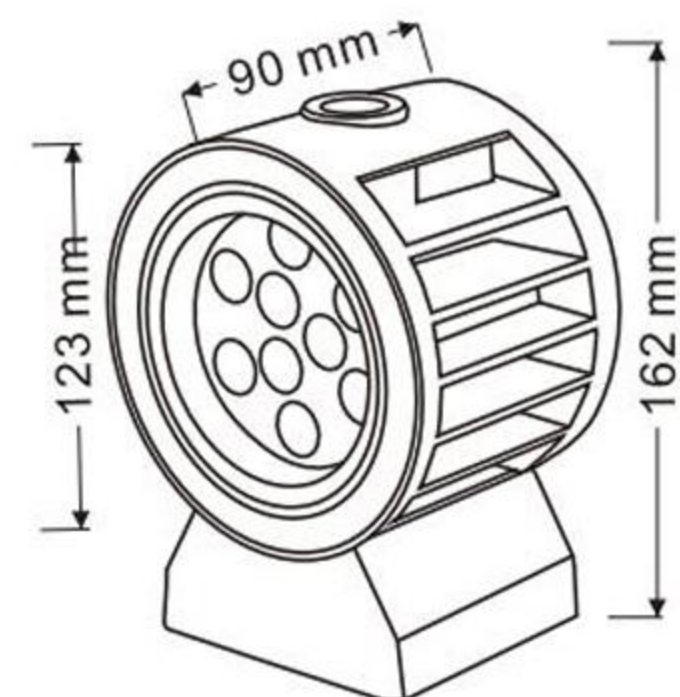

XY6G-123-DZ

灯具材质: Lighting material	压铸铝ADC12 Die cast aluminum ADC12
防护等级: Protection level	IP65
产品尺寸: Product Size	Φ123*90*H162mm
电源盒尺寸: Power box size	110*42*32mm
铝基板尺寸: Aluminum base plate size	Φ77mm