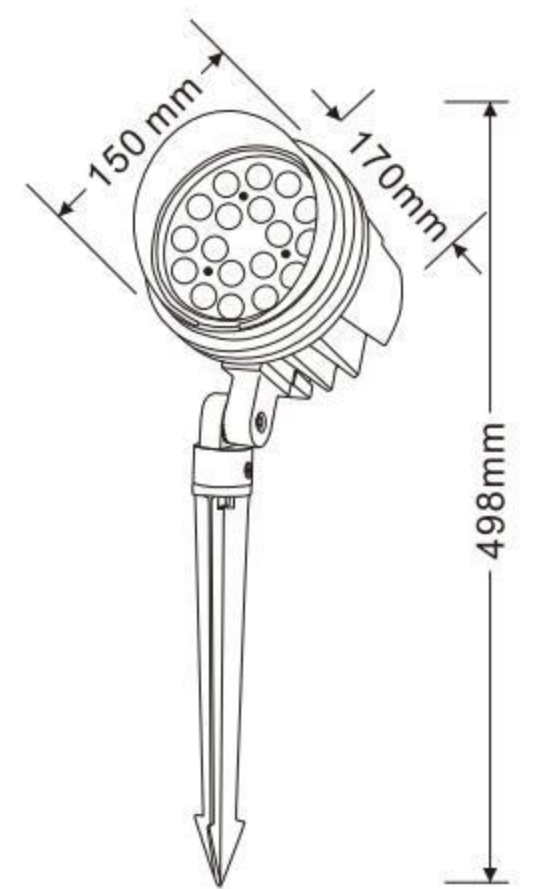

XYPZ-105HD

外壳材质:	压铸铝ADC12
Lighting material	Die cast aluminum ADC12
防护等级:	IP65
Protection level	IP65
产品尺寸:	Φ105x130xH310mm
Product Size	Φ105x130xH310mm
铝基板尺寸:	Φ77mm
Aluminum base plate size	Φ77mm
电源盒尺寸:	66x26x46mm
Power box size	66x26x46mm