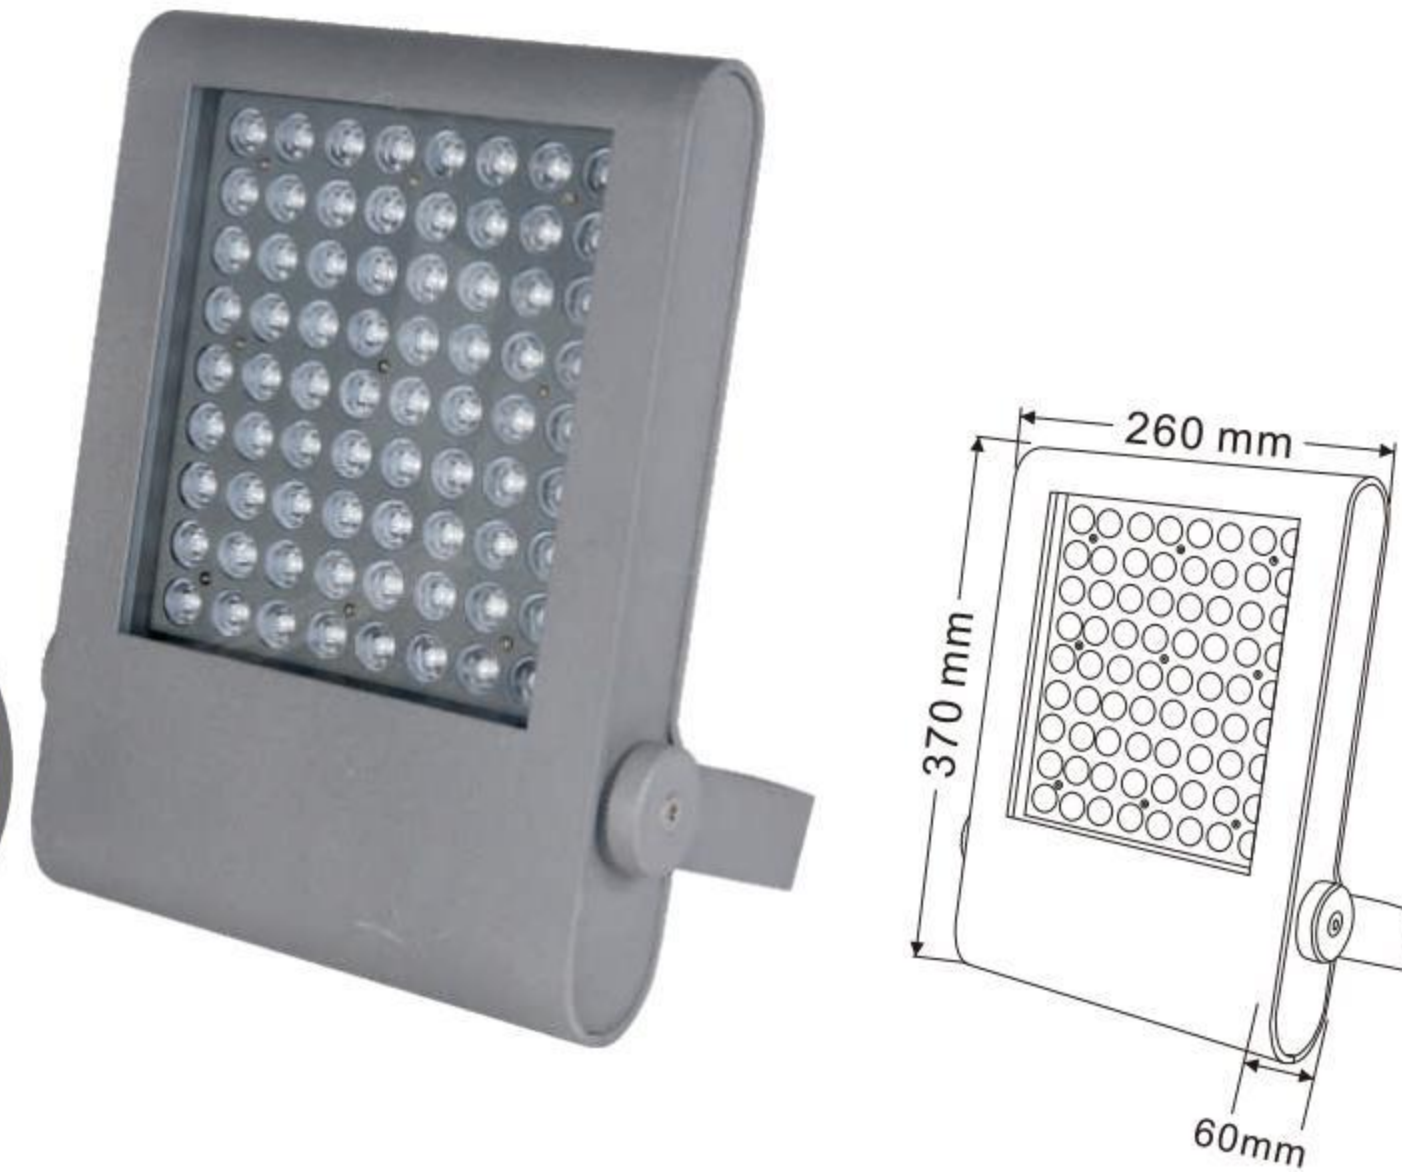

XYLSF-370

外壳材质:	压铸铝ADC12
Lighting material	Die cast aluminum ADC12
防护等级:	IP65
Protection level	IP65
产品尺寸:	370x260xH60mm
Product Size	370x260xH60mm
铝基板尺寸:	222x198mm
Aluminum base plate size	222x198mm
电源盒尺寸:	200x70x58mm
Power box size	200x70x58mm

72*1.2W