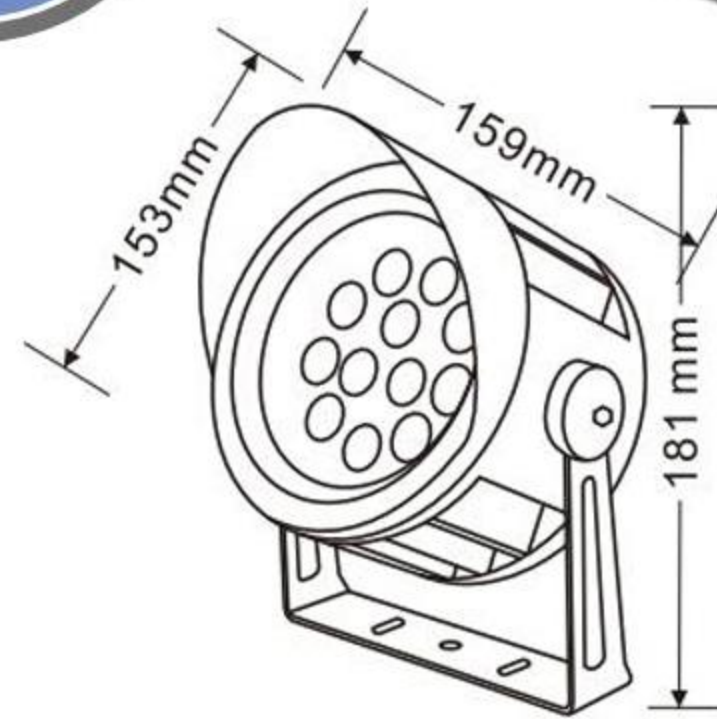

XY6G-153H-ZJ

灯具材质: Lighting material	压铸铝ADC12 Die cast aluminum ADC12
防护等级: Protection level	IP65
产品尺寸: Product Size	Φ153*159*H181mm
电源盒尺寸: Power box size	140*68*32mm
铝基板尺寸: Aluminum base plate size	Φ108mm