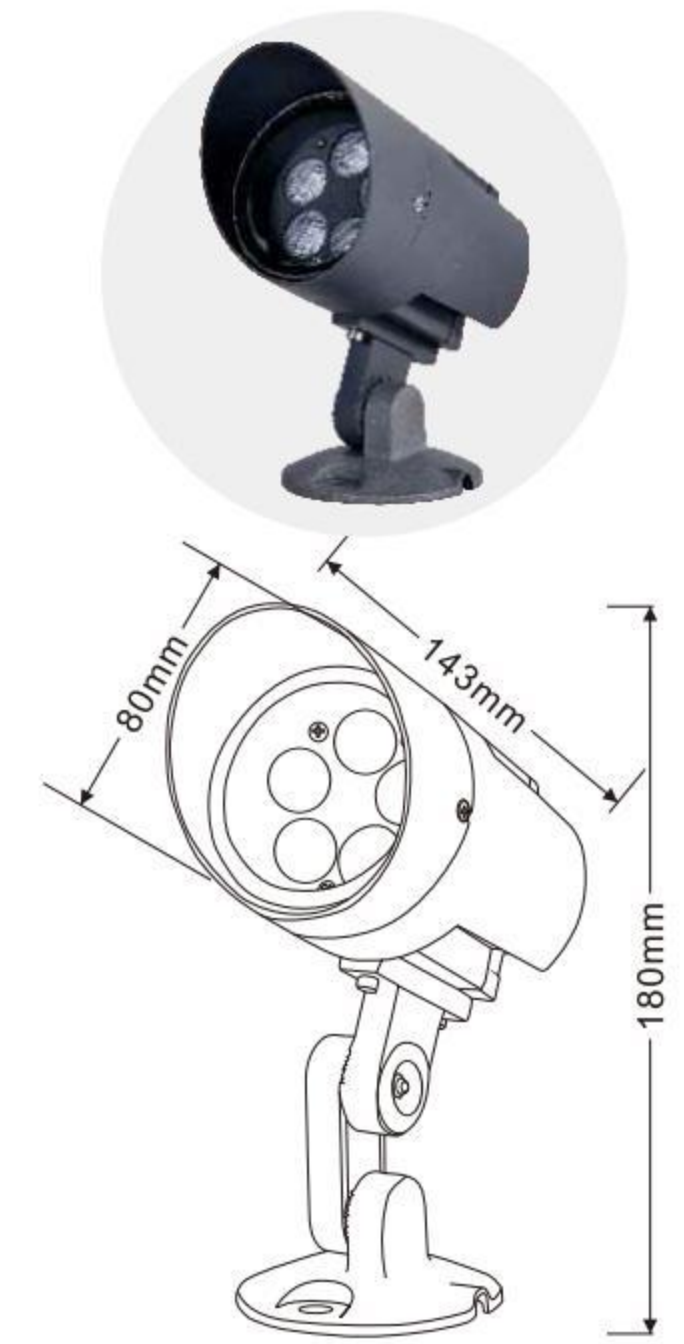

XYPZ-80H

外壳材质:	压铸铝ADC12
Lighting material	Die cast aluminum ADC12
防护等级:	IP65
Protection level	IP65
产品尺寸:	Φ80x143xH180mm
Product Size	Φ80x143xH180mm
铝基板尺寸:	Φ60mm
Aluminum base plate size	Φ60mm
电源盒尺寸:	55x24x45mm
Power box size	55x24x45mm

5*2W