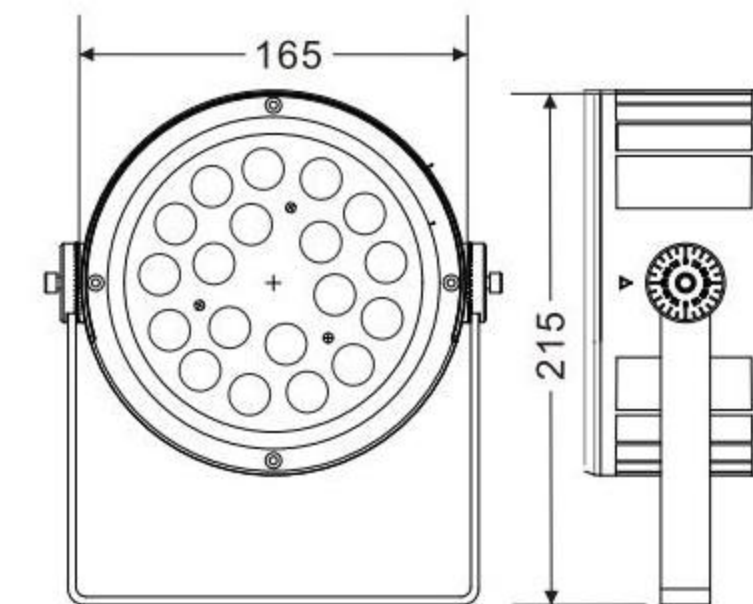

XY6G-123-ZJ

灯具材质: Lighting material	压铸铝ADC12 Die cast aluminum ADC12
防护等级: Protection level	IP65
产品尺寸: Product Size	Φ123*90*H160mm
电源盒尺寸: Power box size	110*42*32mm
铝基板尺寸: Aluminum base plate size	Φ77mm