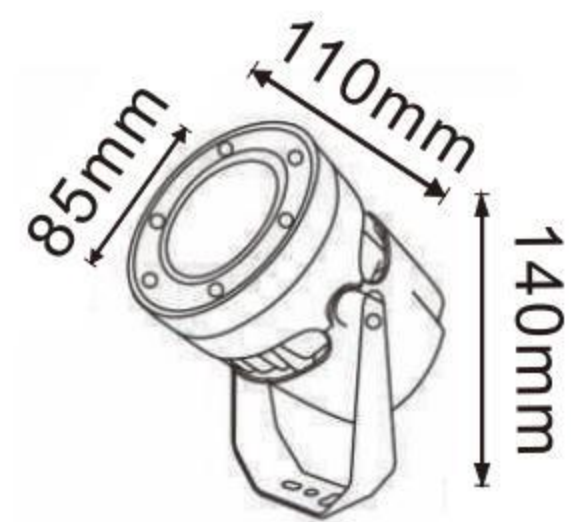

3x2W
3x3W

外壳材质:	压铸铝ADC12
Lighting material	Die cast aluminum ADC12
防护等级:	Ip65
Protection level	Ip65
产品尺寸:	Φ85x110xH140mm Φ85x135xH140mm
Product Size	Φ85x110xH140mm Φ85x135xH140mm
铝基板尺寸:	49mm
Aluminum base plate size	49mm
电源盒尺寸:	50x50x35mm
Power box size	50x50x35mm

18W
12x2W

XYFLP-165-ZJ XYFLP-165H-ZJ

外壳材质:	压铸铝ADC12
Lighting material	Die cast aluminum ADC12
防护等级:	Ip65
Protection level	Ip65
产品尺寸:	Φ165x180xH280mm Φ165x250xH280mm
Product Size	Φ165x180xH280mm Φ165x250xH280mm
铝基板尺寸:	120mm
Aluminum base plate size	120mm
电源盒尺寸:	115x115x75mm
Power box size	115x115x75mm

6x2W
9x2W

外壳材质:	压铸铝ADC12
Lighting material	Die cast aluminum ADC12
防护等级:	Ip65
Protection level	Ip65
产品尺寸:	Φ125x140xH210mm Φ125x190xH210mm
Product Size	Φ125x140xH210mm Φ125x190xH210mm
铝基板尺寸:	85mm
Aluminum base plate size	85mm
电源盒尺寸:	75x75x60mm
Power box size	75x75x60mm

36W
24x2W

外壳材质:	压铸铝ADC12
Lighting material	Die cast aluminum ADC12
防护等级:	Ip65
Protection level	Ip65
产品尺寸:	Φ190x190xH300mm Φ190x260xH300mm
Product Size	Φ190x190xH300mm Φ190x260xH300mm
铝基板尺寸:	150mm
Aluminum base plate size	150mm
电源盒尺寸:	135x135x75mm
Power box size	135x135x75mm