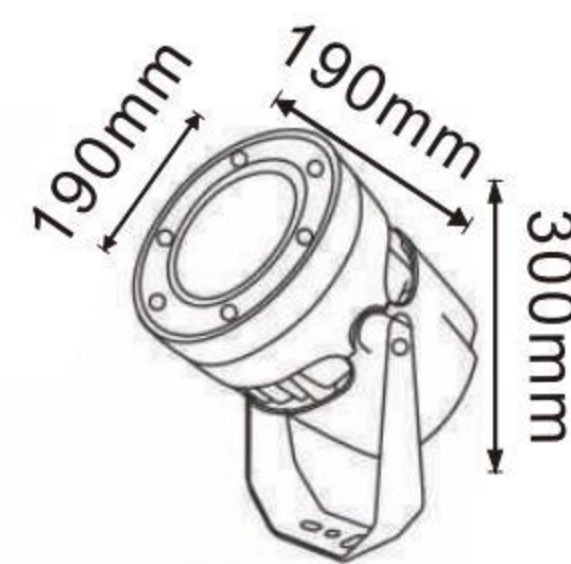

36W
24x2W

外壳材质:	压铸铝ADC12
Lighting material	Die cast aluminum ADC12
防护等级:	Ip65
Protection level	Ip65
产品尺寸:	Φ190x190xH300mm Φ190x260xH300mm
Product Size	Φ190x190xH300mm Φ190x260xH300mm
铝基板尺寸:	150mm
Aluminum base plate size	150mm
电源盒尺寸:	135x135x75mm
Power box size	135x135x75mm