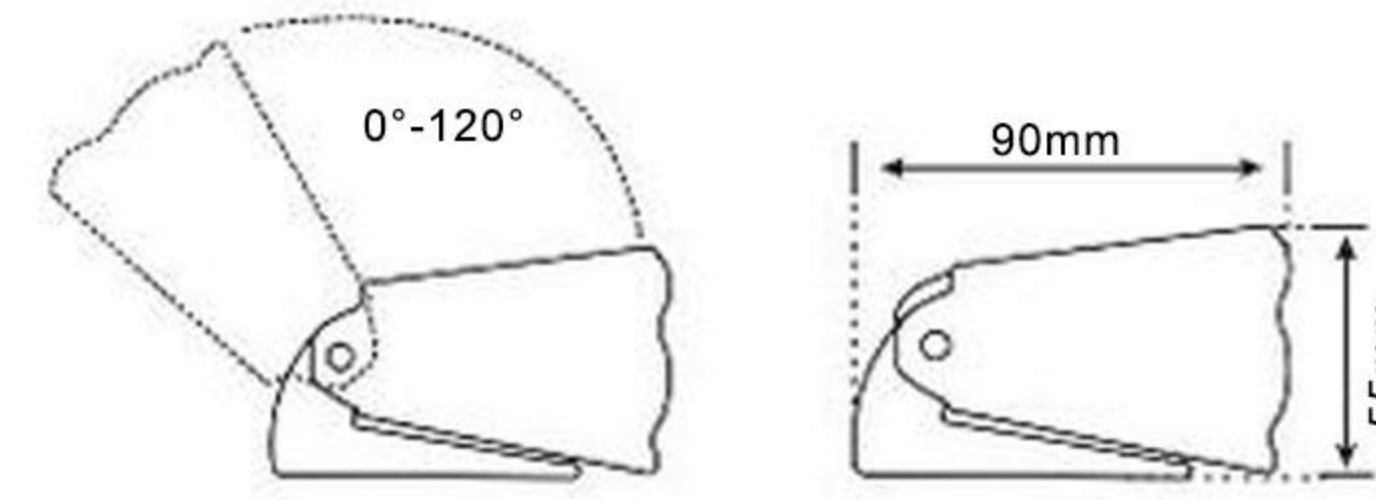

XYSQ-55

灯具材质: Lighting material	压铸铝ADC12 Die cast aluminum ADC12
防护等级: Protection level	IP65
产品尺寸: Product Size	Φ55*90*H55mm