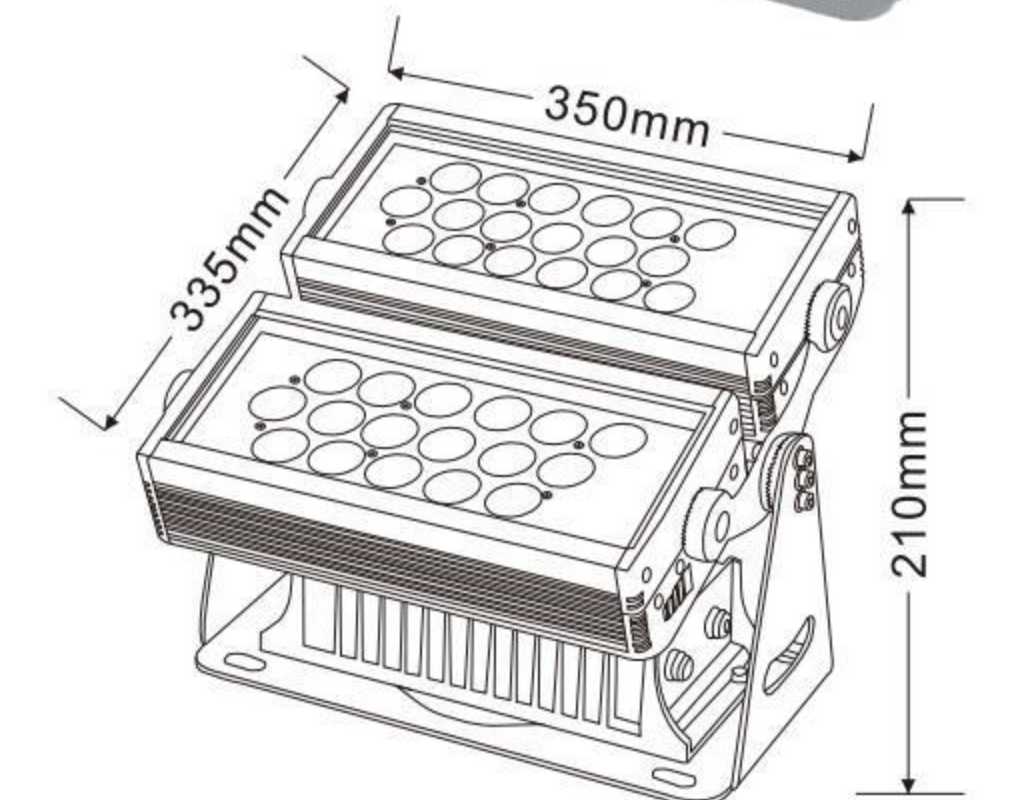

XYXBM-185Y

外壳材质: Lighting material	压铸铝ADC12+拉伸铝 Die cast aluminum ADC12 +Stretching Aluminum
防护等级: Protection level	IP65
产品尺寸: Product Size	185x150xH190mm
铝基板尺寸: Aluminum base plate size	131x110mm
电源盒尺寸: Power box size	130x40x34mm

XYXBM-260Y

外壳材质: Lighting material	压铸铝ADC12+拉伸铝 Die cast aluminum ADC12 +Stretching Aluminum
防护等级: Protection level	IP65
产品尺寸: Product Size	260x150xH190mm
铝基板尺寸: Aluminum base plate size	200x110mm
电源盒尺寸: Power box size	205x40x34mm

XYXBM-350Y

外壳材质: Lighting material	压铸铝ADC12+拉伸铝 Die cast aluminum ADC12 +Stretching Aluminum
防护等级: Protection level	IP65
产品尺寸: Product Size	350x150xH210mm
铝基板尺寸: Aluminum base plate size	266x110mm
电源盒尺寸: Power box size	230x100x50mm

XYXBM-350Y*2

外壳材质: Lighting material	压铸铝ADC12+拉伸铝 Die cast aluminum ADC12 +Stretching Aluminum
防护等级: Protection level	IP65
产品尺寸: Product Size	350x335xH210mm
铝基板尺寸: Aluminum base plate size	266x110mm
电源盒尺寸: Power box size	230x100x50mm