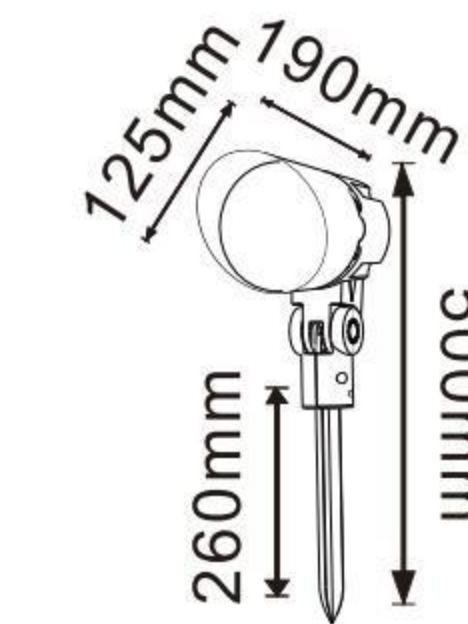

XYFLP-125H-DC

外壳材质:	压铸铝ADC12
Lighting material	Die cast aluminum ADC12
防护等级:	Ip65
Protection level	
产品尺寸:	Φ125x140xH500mm Φ125x190xH500mm
Product Size	
铝基板尺寸:	85mm
Aluminum base plate size	
电源盒尺寸:	75x75x60mm
Power box size