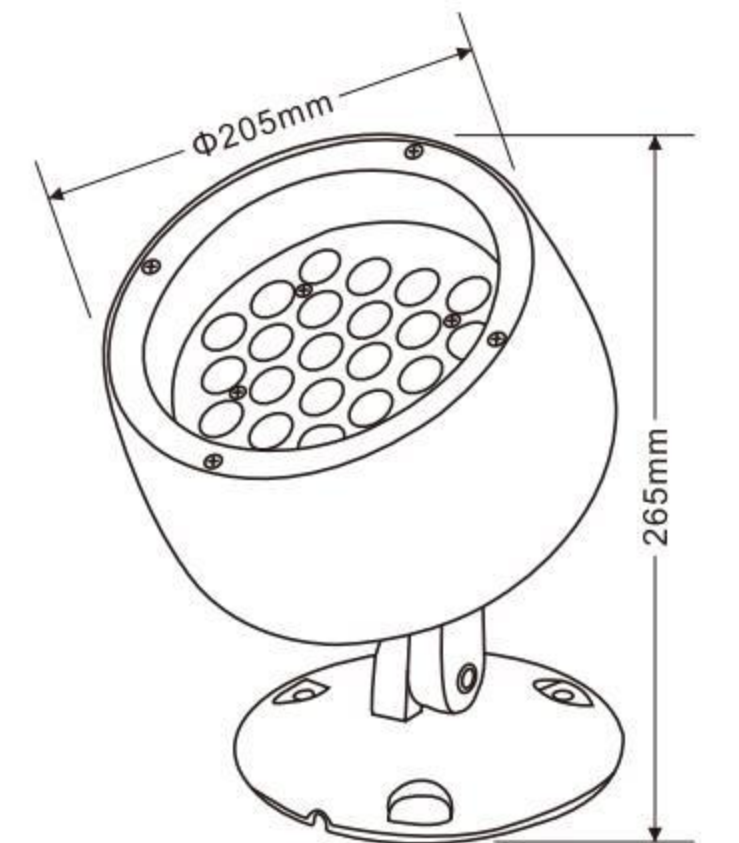

XYASD-205

灯具材质: Lighting material	压铸铝ADC12 Die cast aluminum ADC12
防护等级: Protection level	IP65
产品尺寸: Product Size	Φ205x265mm
铝基板尺寸: Aluminum base plate size	150mm
电源盒尺寸: Power box size	180x43x38mm

24*2W