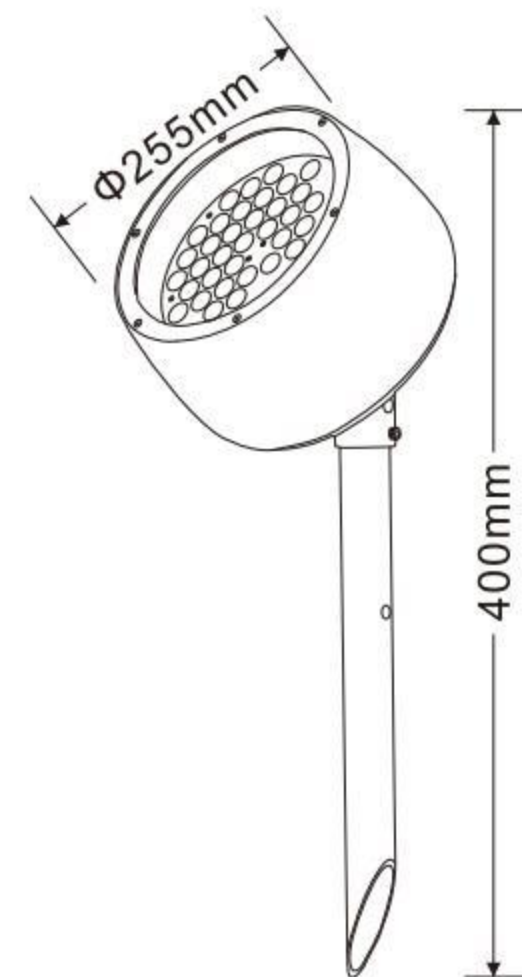

XYASD-125

灯具材质: Lighting material	压铸铝ADC12 Die cast aluminum ADC12
防护等级: Protection level	IP65
产品尺寸: Product Size	Φ125x236mm
铝基板尺寸: Aluminum base plate size	70/77mm
电源盒尺寸: Power box size	105x35x40mm
发光面尺寸: Emitting surface size	Φ14mm
反光面角度: Reflective surface angle	13° 23°