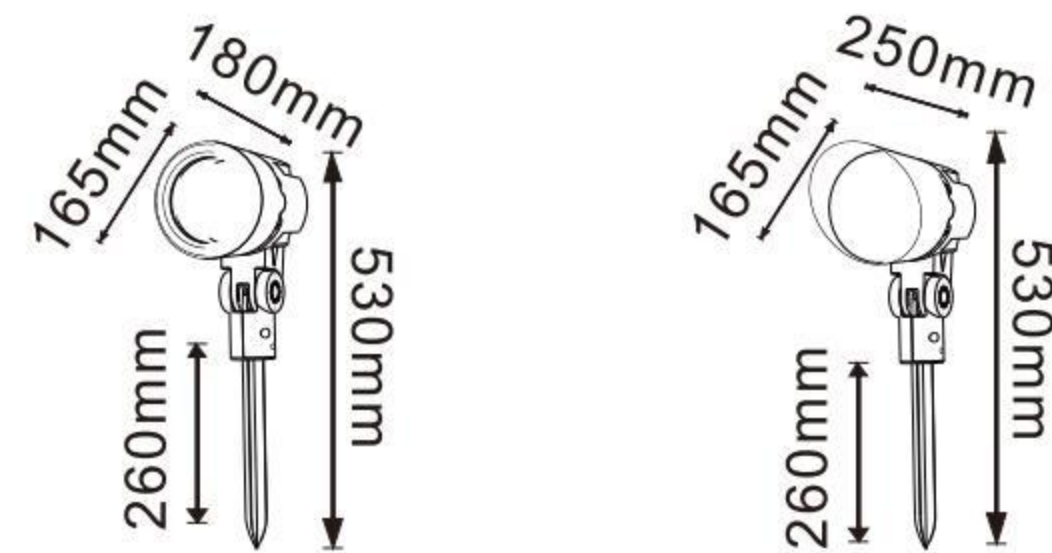

18W
12x2W

XYFLP-165-DC XYFLP-165H-DC

外壳材质:	压铸铝ADC12
Lighting material	Die cast aluminum ADC12
防护等级:	Ip65
Protection level	Ip65
产品尺寸:	Φ165x180xH530mm Φ165x250xH530mm
Product Size	Φ165x180xH530mm Φ165x250xH530mm
铝基板尺寸:	120mm
Aluminum base plate size	120mm
电源盒尺寸:	115x115x75mm
Power box size	115x115x75mm

3x2W
3x3W

XYFLP-85-DZ XYFLP-85H-DZ

外壳材质:	压铸铝ADC12
Lighting material	Die cast aluminum ADC12
防护等级:	Ip65
Protection level	Ip65
产品尺寸:	Φ85x110xH180mm Φ85x135xH180mm
Product Size	Φ85x110xH180mm Φ85x135xH180mm
铝基板尺寸:	49mm
Aluminum base plate size	49mm
电源盒尺寸:	50x50x35mm
Power box size	50x50x35mm

6x2W
9x2W

XYFLP-125-DZ XYFLP-125H-DZ

外壳材质:	压铸铝ADC12
Lighting material	Die cast aluminum ADC12
防护等级:	Ip65
Protection level	Ip65
产品尺寸:	Φ125x140xH230 Φ125x190xH230
Product Size	Φ125x140xH230 Φ125x190xH230
铝基板尺寸:	85mm
Aluminum base plate size	85mm
电源盒尺寸:	75x75x60mm
Power box size	75x75x60mm