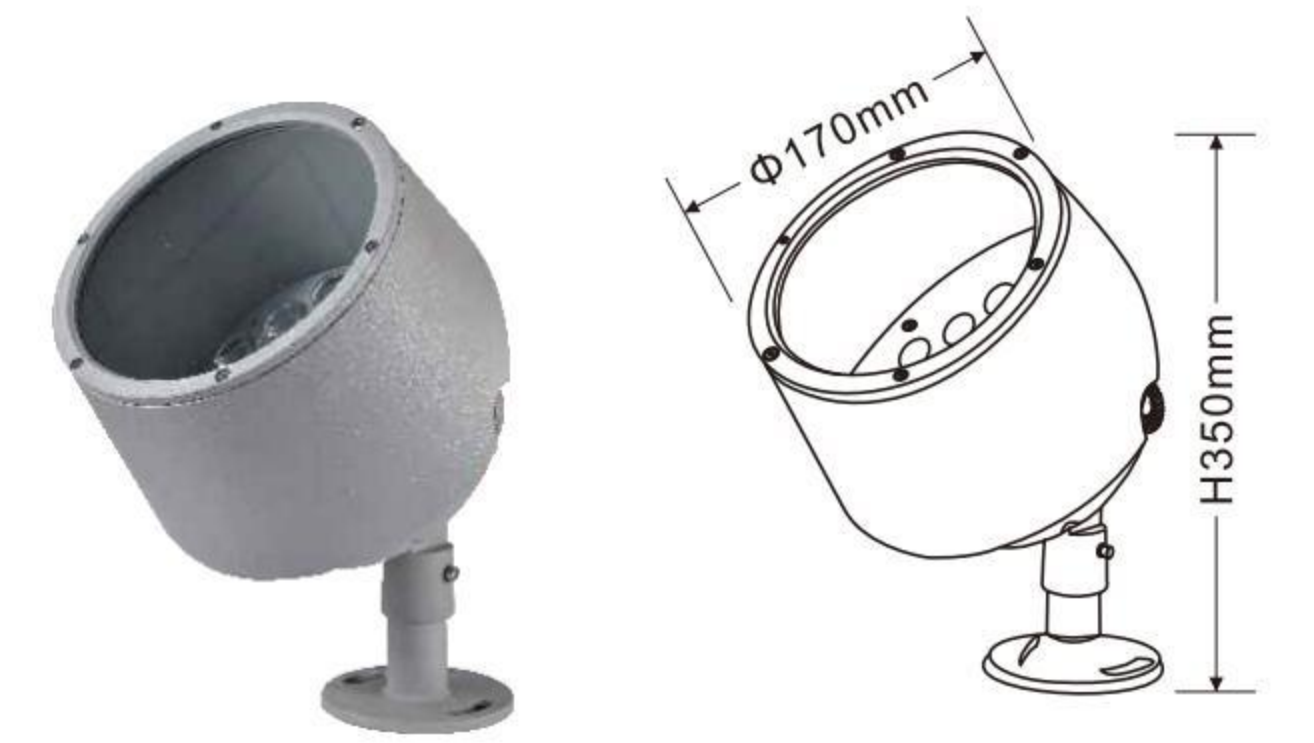

XYQS-170-DZ

灯具材质: Lighting material	压铸铝ADC12 Die cast aluminum ADC12
防护等级: Protection level	IP65
产品尺寸: Product Size	Φ170*H350mm
铝基板尺寸: Aluminum base plate size	Φ140mm
电源盒尺寸: Power box size	125*40

7*4W
24*2W

XYQS-220-DZ

灯具材质: Lighting material	压铸铝ADC12 Die cast aluminum ADC12
防护等级: Protection level	IP65
产品尺寸: Product Size	Φ220*H385mm
铝基板尺寸: Aluminum base plate size	Φ184mm
电源盒尺寸: Power box size	160*40

18*4W
36*2W