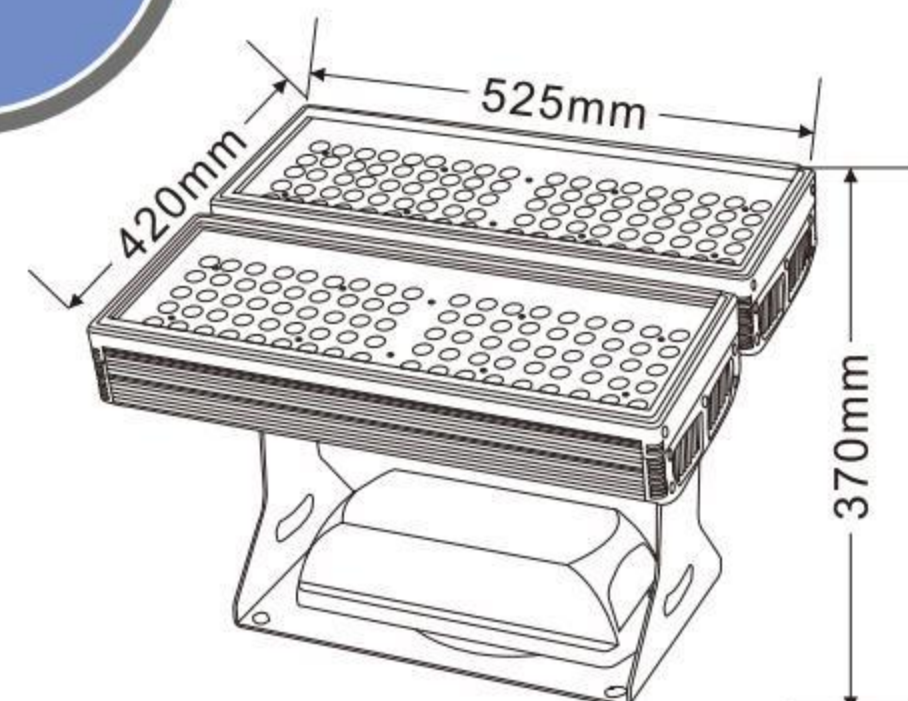

XYBM-575

外壳材质: Lighting material	压铸铝ADC12+拉伸铝 Die cast aluminum ADC12 +Stretching Aluminum
防护等级: Protection level	IP65
产品尺寸: Product Size	575x200xH350mm
铝基板尺寸: Aluminum base plate size	525x158mm
电源盒尺寸: Power box size	290x120x70mm

108*2W