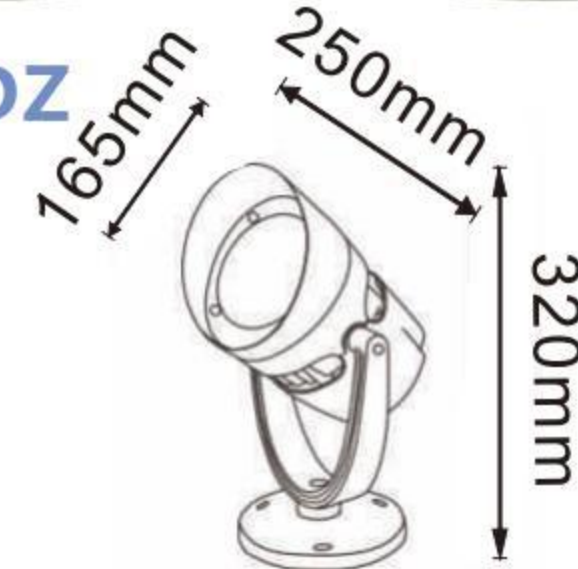

XYFLP-165-DZ		XYFLP-165H-DZ	
外壳材质:	压铸铝ADC12	外壳材质:	压铸铝ADC12
Lighting material	Die cast aluminum ADC12	Lighting material	Die cast aluminum ADC12
防护等级:	Ip65	防护等级:	Ip65
Protection level	Ip65	Protection level	Ip65
产品尺寸:	Φ165x180xH320mm	产品尺寸:	Φ165x250xH320mm
Product Size	Φ165x180xH320mm	Product Size	Φ165x250xH320mm
铝基板尺寸:	120mm	铝基板尺寸:	120mm
Aluminum base plate size	120mm	Aluminum base plate size	120mm
电源盒尺寸:	75x75x60mm	电源盒尺寸:	75x75x60mm
Power box size	75x75x60mm	Power box size	75x75x60mm