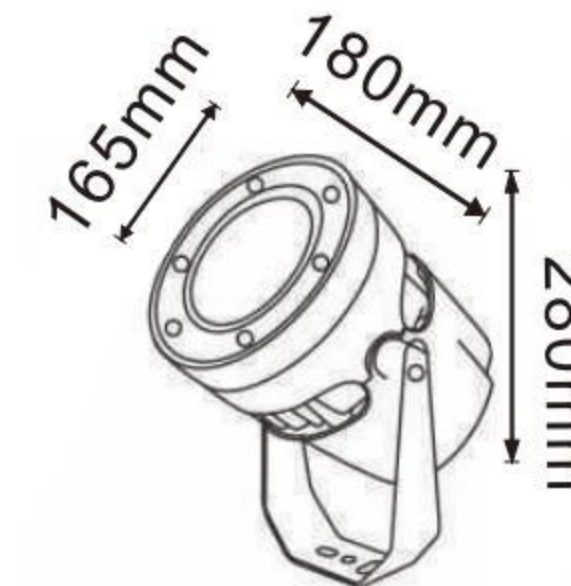

18W
12x2W

外壳材质:	压铸铝ADC12
Lighting material	Die cast aluminum ADC12
防护等级:	Ip65
Protection level	Ip65
产品尺寸:	Φ165x180xH280mm Φ165x250xH280mm
Product Size	Φ165x180xH280mm Φ165x250xH280mm
铝基板尺寸:	120mm
Aluminum base plate size	120mm
电源盒尺寸:	115x115x75mm
Power box size	115x115x75mm

6x2W
9x2W

XYFLP-125-ZJ XYFLP-125H-ZJ

外壳材质:	压铸铝ADC12
Lighting material	Die cast aluminum ADC12
防护等级:	Ip65
Protection level	Ip65
产品尺寸:	Φ125x140xH210mm Φ125x190xH210mm
Product Size	Φ125x140xH210mm Φ125x190xH210mm
铝基板尺寸:	85mm
Aluminum base plate size	85mm
电源盒尺寸:	75x75x60mm
Power box size	75x75x60mm