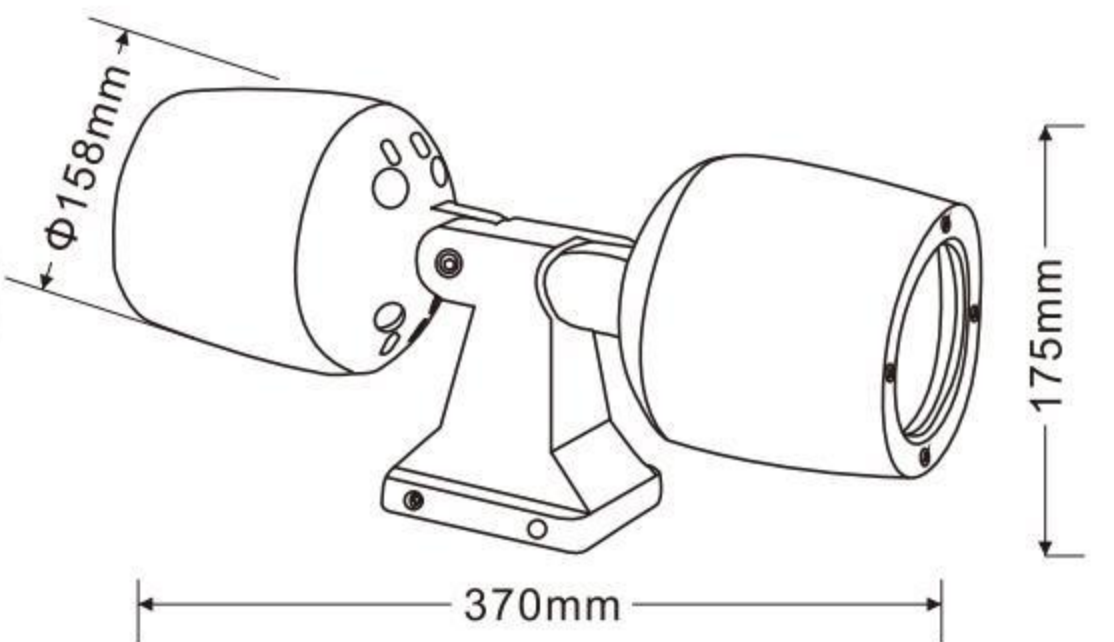

XYASD-158-BD*2

灯具材质:	压铸铝ADC12
Lighting material	Die cast aluminum ADC12
防护等级:	IP65
Protection level	IP65
产品尺寸:	Φ158*L370*H175MM
Product Size	Φ158*L370*H175MM
发光面尺寸:	Φ14mm
Emitting surface size	Φ14mm
反光面角度:	13° 23°
Reflective surface angle	13° 23°
电源盒尺寸:	135*48*39MM
Power box size	135*48*39MM

30W*2