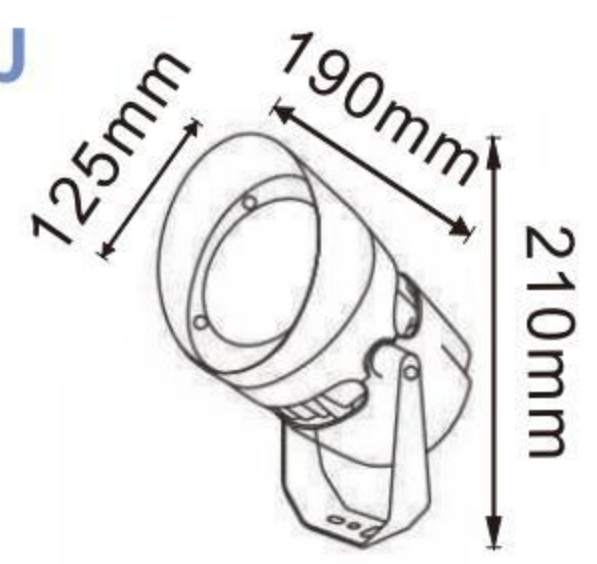

3x2W
3x3W

外壳材质:	压铸铝ADC12
Lighting material	Die cast aluminum ADC12
防护等级:	Ip65
Protection level	Ip65
产品尺寸:	Φ85x110xH140mm Φ85x135xH140mm
Product Size	Φ85x110xH140mm Φ85x135xH140mm
铝基板尺寸:	49mm
Aluminum base plate size	49mm
电源盒尺寸:	50x50x35mm
Power box size	50x50x35mm

18W
12x2W

外壳材质:	压铸铝ADC12
Lighting material	Die cast aluminum ADC12
防护等级:	Ip65
Protection level	Ip65
产品尺寸:	Φ165x180xH280mm Φ165x250xH280mm
Product Size	Φ165x180xH280mm Φ165x250xH280mm
铝基板尺寸:	120mm
Aluminum base plate size	120mm
电源盒尺寸:	115x115x75mm
Power box size	115x115x75mm

6x2W
9x2W

外壳材质:	压铸铝ADC12
Lighting material	Die cast aluminum ADC12
防护等级:	Ip65
Protection level	Ip65
产品尺寸:	Φ125x140xH210mm Φ125x190xH210mm
Product Size	Φ125x140xH210mm Φ125x190xH210mm
铝基板尺寸:	85mm
Aluminum base plate size	85mm
电源盒尺寸:	75x75x60mm
Power box size	75x75x60mm

36W
24x2W

XYFLP-190-ZJ XYFLP-190H-ZJ

外壳材质:	压铸铝ADC12
Lighting material	Die cast aluminum ADC12
防护等级:	Ip65
Protection level	Ip65
产品尺寸:	Φ190x190xH300mm Φ190x260xH300mm
Product Size	Φ190x190xH300mm Φ190x260xH300mm
铝基板尺寸:	150mm
Aluminum base plate size	150mm
电源盒尺寸:	135x135x75mm
Power box size	135x135x75mm