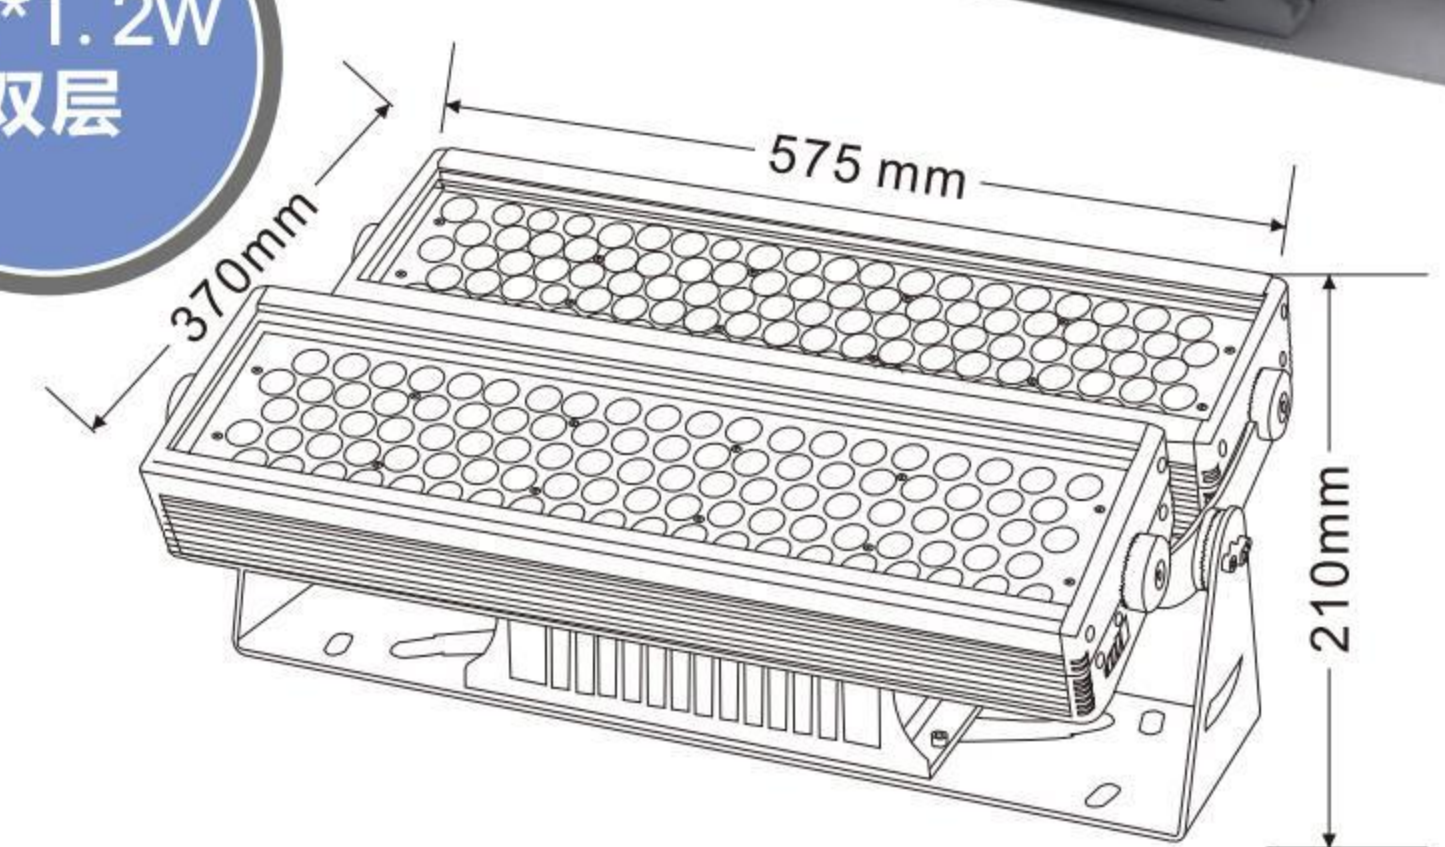

XYXBM-575*2

外壳材质: Lighting material	压铸铝ADC12+拉伸铝 Die cast aluminum ADC12 +Stretching Aluminum
防护等级: Protection level	IP65
产品尺寸: Product Size	575x370xH210mm
铝基板尺寸: Aluminum base plate size	517x110mm
电源盒尺寸: Power box size	230x100x50mm

100*1.2W
双层