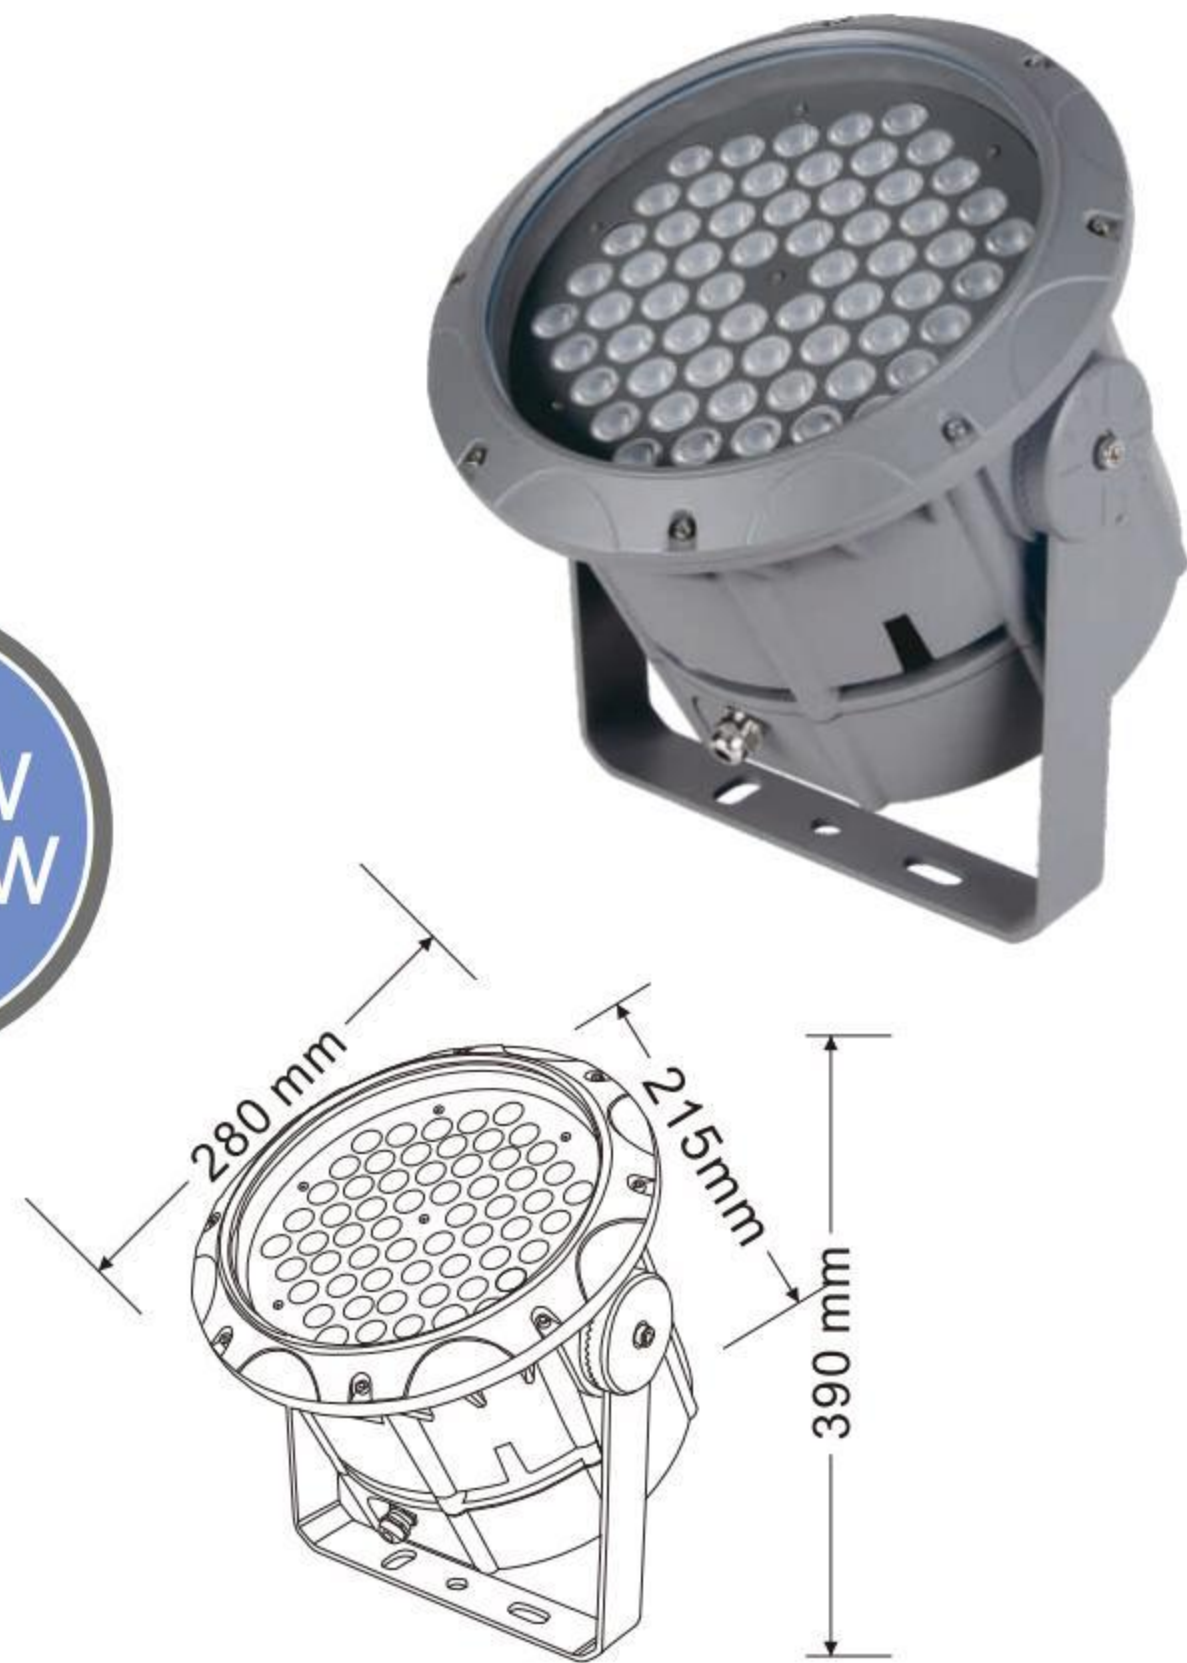

XYXYS-280

外壳材质:	压铸铝ADC12
Lighting material	Die cast aluminum ADC12
防护等级:	IP65
Protection level	IP65
产品尺寸:	Φ280x215xH390mm
Product Size	Φ280x215xH390mm
铝基板尺寸:	Φ216mm
Aluminum base plate size	Φ216mm
电源盒尺寸:	Φ200x60mm
Power box size	Φ200x60mm

60*2W
72*1.5W