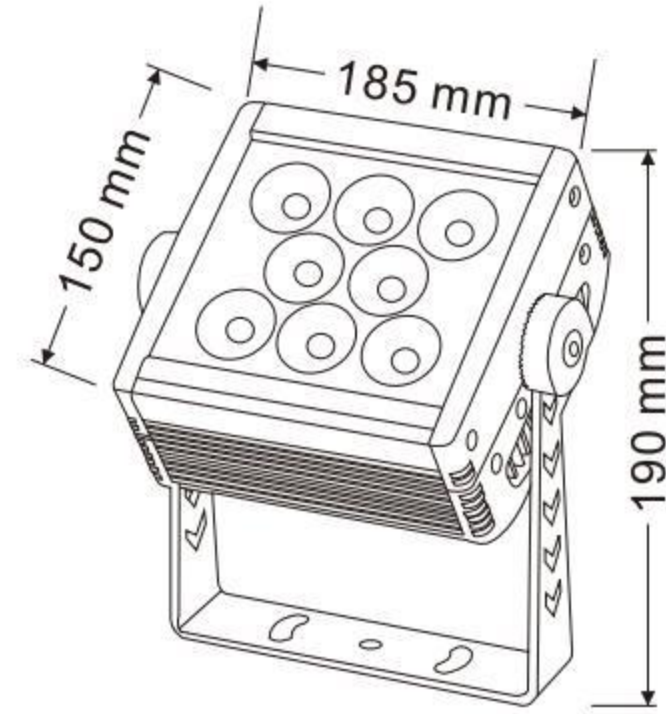

XYXBM-185Y

外壳材质: Lighting material	压铸铝ADC12+拉伸铝 Die cast aluminum ADC12 +Stretching Aluminum
防护等级: Protection level	IP65
产品尺寸: Product Size	185x150xH190mm
铝基板尺寸: Aluminum base plate size	131x110mm
电源盒尺寸: Power box size	130x40x34mm