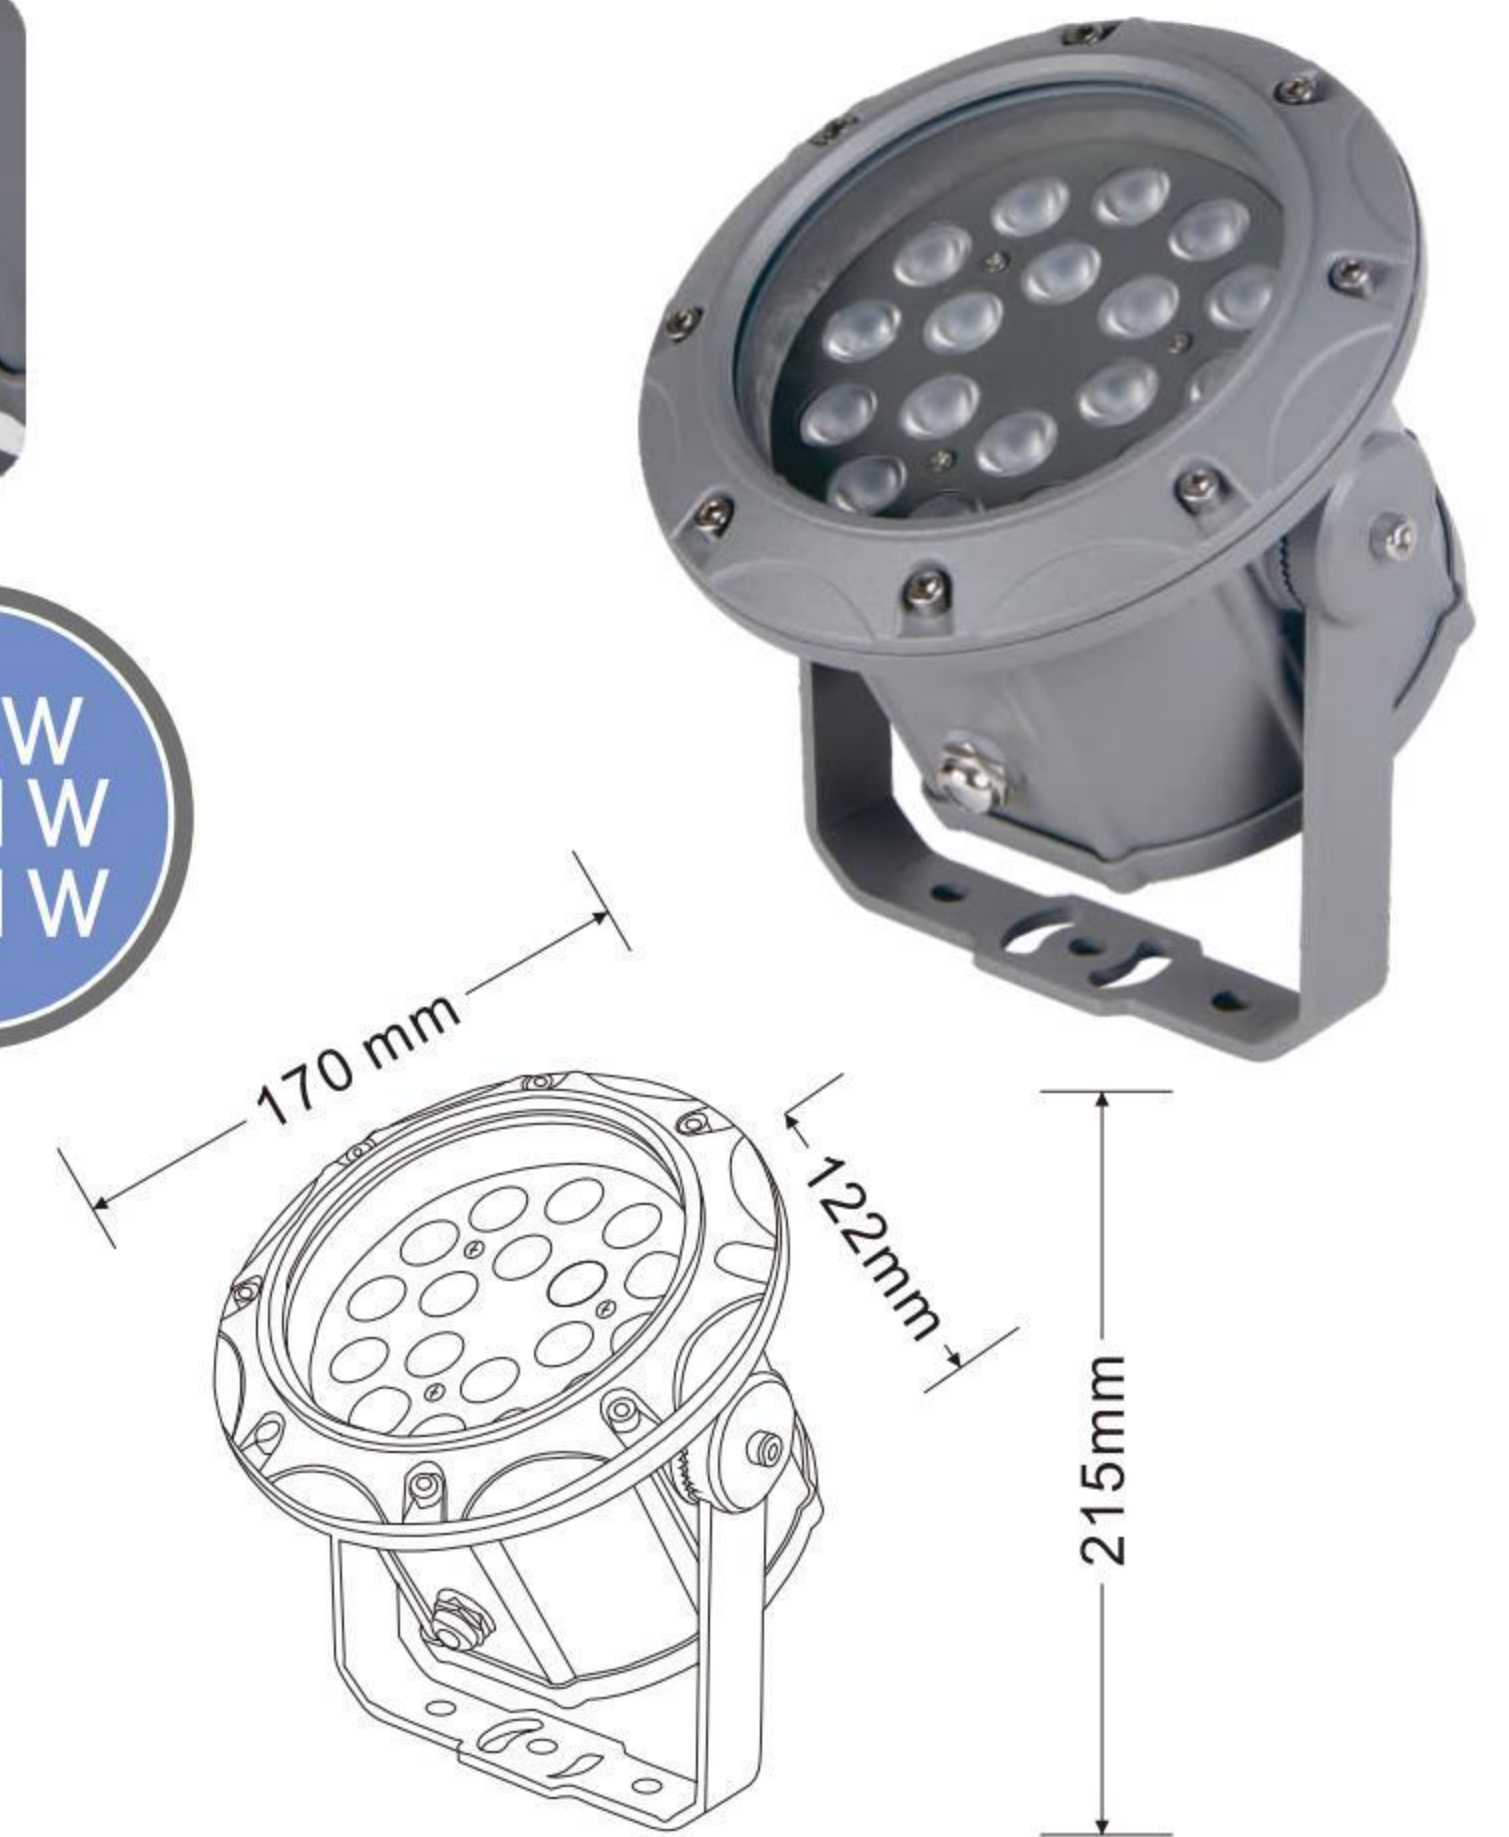

XYXYS-170H

外壳材质: Lighting material	压铸铝ADC12 Die cast aluminum ADC12
防护等级: Protection level	IP65
产品尺寸: Product Size	Φ170x162xH215mm
铝基板尺寸: Aluminum base plate size	Φ118mm
电源盒尺寸: Power box size	Φ110x65mm