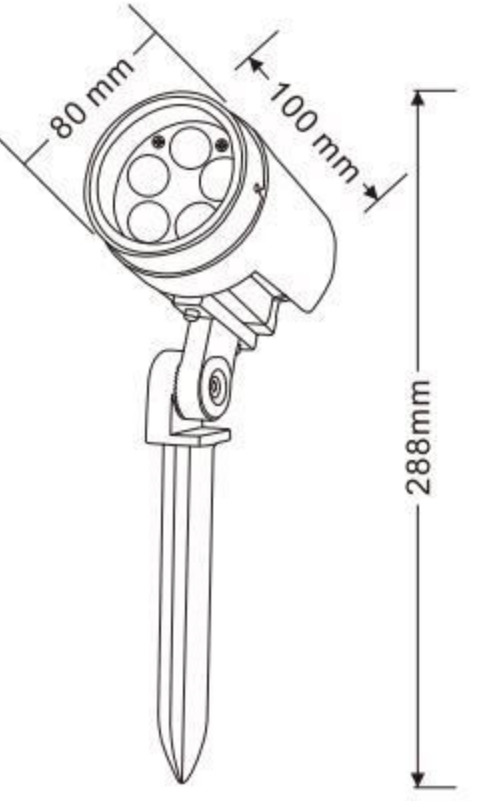

XYPZ-80D(COB)

外壳材质:	压铸铝ADC12
Lighting material	Die cast aluminum ADC12
防护等级:	IP65
Protection level	IP65
产品尺寸:	Φ80x100xH288mm
Product Size	Φ80x100xH288mm
发光面尺寸:	Φ11mm
Emitting surface size	Φ11mm
反光面角度:	13° 23'
Reflective surface angle	13° 23'
电源盒尺寸:	55x24x45mm
Power box size	55x24x45mm