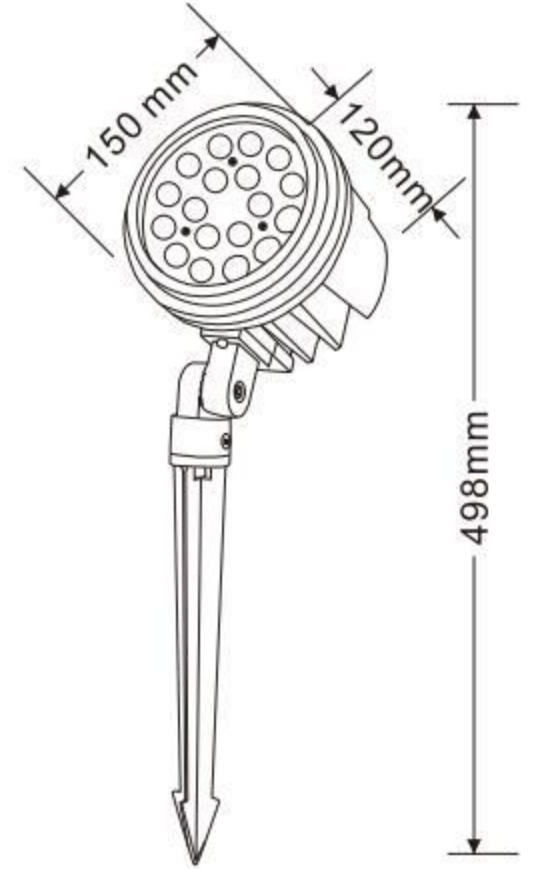

XYPZ-105D

外壳材质:	压铸铝ADC12
Lighting material	Die cast aluminum ADC12
防护等级:	IP65
Protection level	IP65
产品尺寸:	Φ105x100xH310mm
Product Size	Φ105x100xH310mm
铝基板尺寸:	Φ77mm
Aluminum base plate size	Φ77mm
电源盒尺寸:	66x26x46mm
Power box size	66x26x46mm