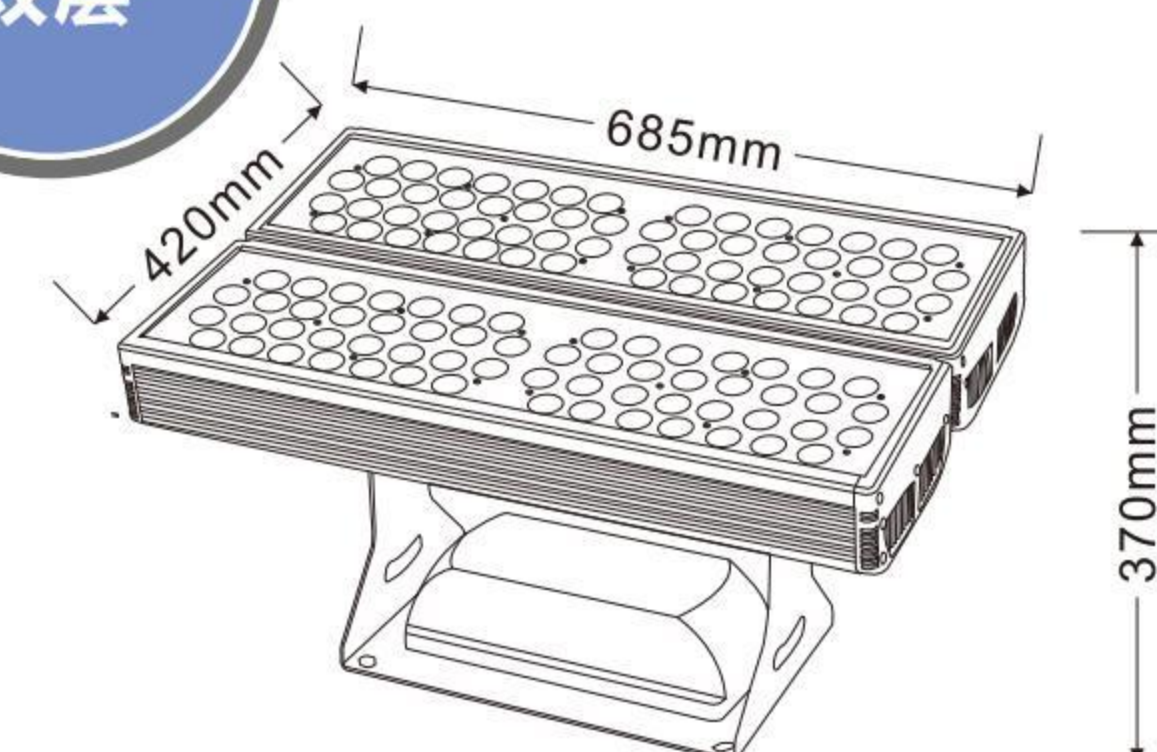

XYBM-685Y*2

外壳材质: Lighting material	压铸铝ADC12+拉伸铝 Die cast aluminum ADC12 +Stretching Aluminum
防护等级: Protection level	IP65
产品尺寸: Product Size	685x420xH370mm
铝基板尺寸: Aluminum base plate size	642x158mm
电源盒尺寸: Power box size	290x120x70mm

60*4W
双层