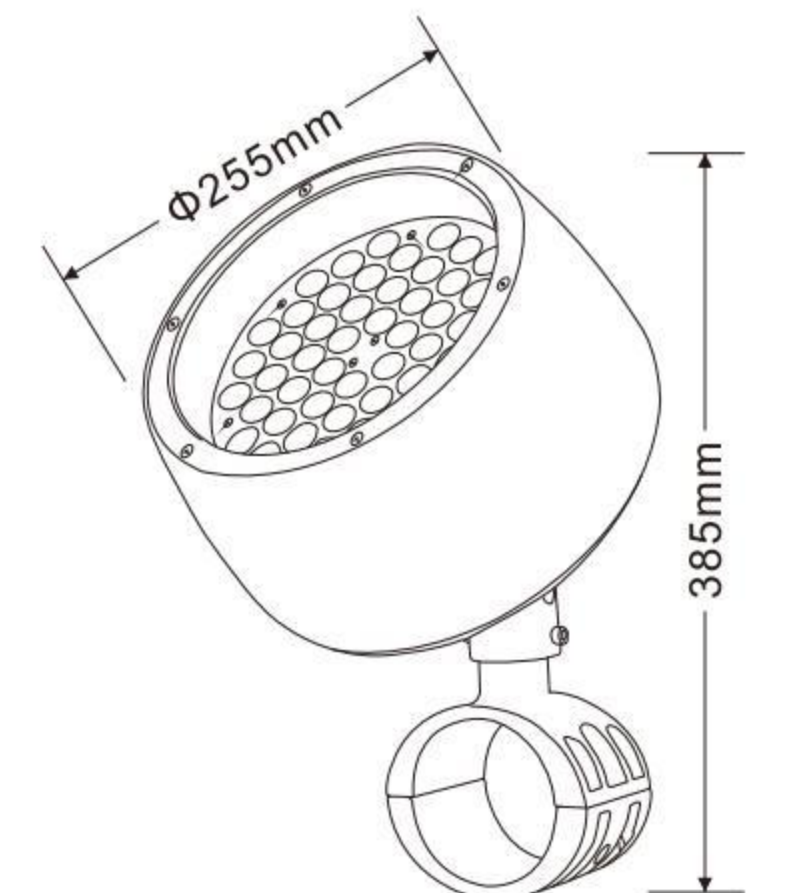

XYASD-158BG

灯具材质: Lighting material	压铸铝ADC12 Die cast aluminum ADC12
防护等级: Protection level	IP65
产品尺寸: Product Size	Φ158x237mm
抱箍尺寸: Hoop size	60mm, 89mm
铝基板尺寸: Aluminum base plate size	108mm
电源盒尺寸: Power box size	134x48x39mm
发光面尺寸: Emitting surface size	Φ14mm
反光面角度: Reflective surface angle	13° 23°

12*3W
30W