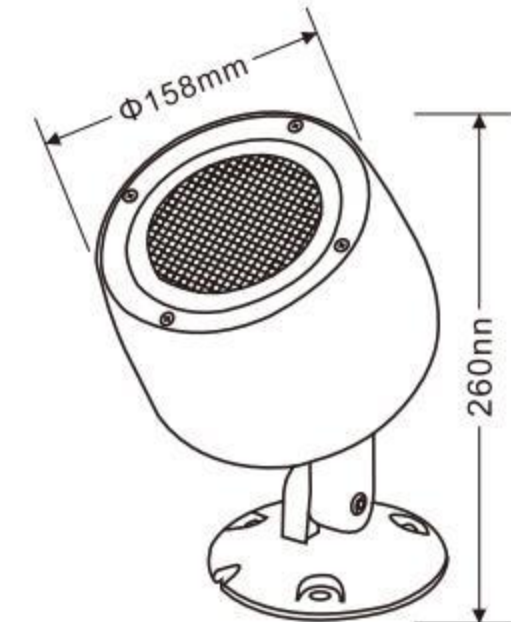

灯具材质: Lighting material	压铸铝ADC12 Die cast aluminum ADC12
防护等级: Protection level	IP65
产品尺寸: Product Size	Φ125x236mm
铝基板尺寸: Aluminum base plate size	70/77mm
电源盒尺寸: Power box size	105x35x40mm
发光面尺寸: Emitting surface size	Φ14mm
反光面角度: Reflective surface angle	13° 23°

XASD-255D

外壳材质: Lighting material	压铸铝ADC12 Die cast aluminum ADC12
防护等级: Protection level	IP65
产品尺寸: Product Size	Φ255x400mm
铝基板尺寸: Aluminum base plate size	183mm
电源盒尺寸: Power box size	225x50x68mm

XYASD-80

外壳材质: Lighting material	压铸铝ADC12 Die cast aluminum ADC12
防护等级: Protection level	IP65
产品尺寸: Product Size	Φ80x180mm
铝基板尺寸: Aluminum base plate size	49mm
电源盒尺寸: Power box size	56x34x32mm
发光面尺寸: Emitting surface size	Φ11mm
反光面角度: Reflective surface angle	13° 23°