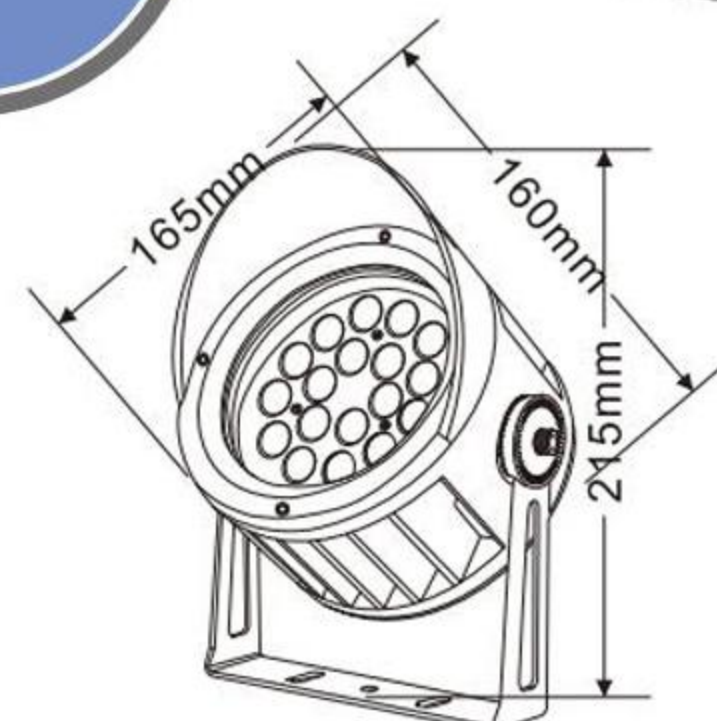

XY6G-165H-ZJ

灯具材质: Lighting material	压铸铝ADC12 Die cast aluminum ADC12
防护等级: Protection level	IP65
产品尺寸: Product Size	Φ165*160*H215mm
电源盒尺寸: Power box size	150*68*32mm
铝基板尺寸: Aluminum base plate size	Φ116mm