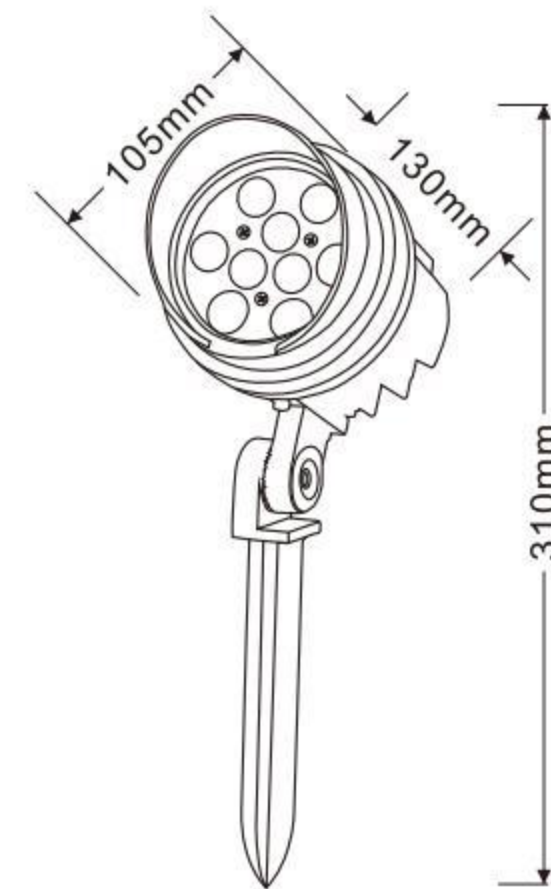

XYPZ-150D

外壳材质:	压铸铝ADC12
Lighting material	Die cast aluminum ADC12
防护等级:	IP65
Protection level	IP65
产品尺寸:	Φ150x120xH498mm
Product Size	Φ150x120xH498mm
铝基板尺寸:	Φ118mm
Aluminum base plate size	Φ118mm
电源盒尺寸:	114x40x55mm
Power box size	114x40x55mm