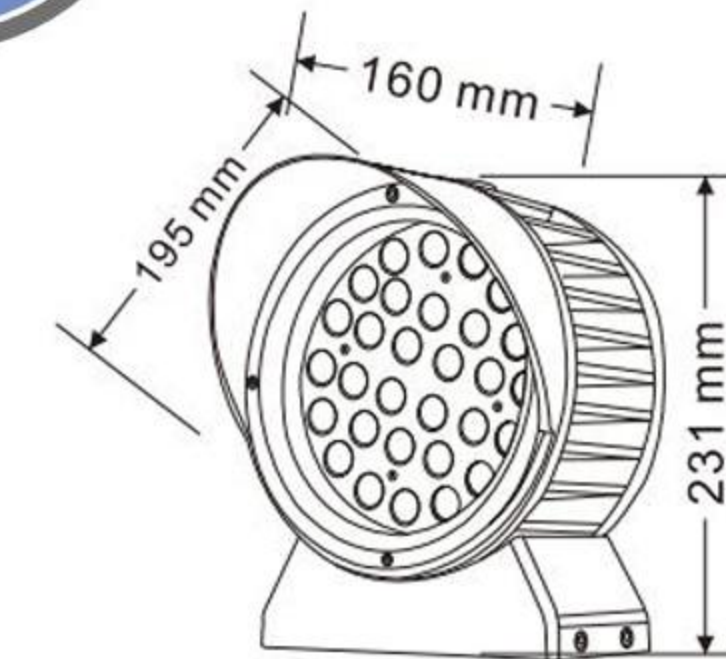

100W

XY6G-123H-DZ

灯具材质: Lighting material	压铸铝ADC12 Die cast aluminum ADC12
防护等级: Protection level	IP65
产品尺寸: Product Size	Φ123*160*H162mm
电源盒尺寸: Power box size	110*42*32mm
铝基板尺寸: Aluminum base plate size	Φ77mm

18W

XY6G-153H-DZ

灯具材质: Lighting material	压铸铝ADC12 Die cast aluminum ADC12
防护等级: Protection level	IP65
产品尺寸: Product Size	Φ153*159*H191mm
电源盒尺寸: Power box size	140*68*32mm
铝基板尺寸: Aluminum base plate size	Φ108mm

XY6G-195H-DZ

灯具材质: Lighting material	压铸铝ADC12 Die cast aluminum ADC12
防护等级: Protection level	IP65
产品尺寸: Product Size	Φ195*160*H231mm
电源盒尺寸: Power box size	150*68*32mm
铝基板尺寸: Aluminum base plate size	Φ150mm