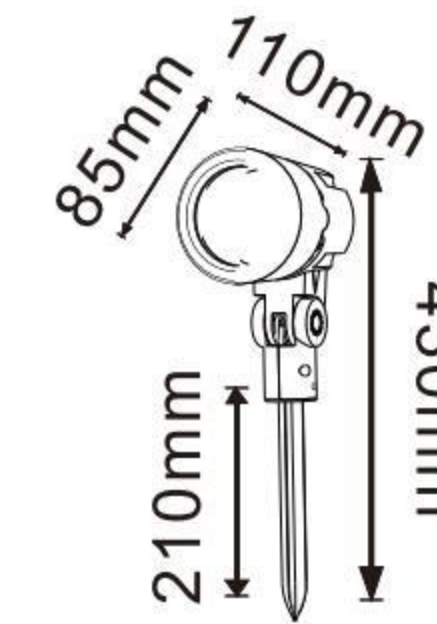

XYFLP-85H-DC

外壳材质:	压铸铝ADC12
Lighting material	Die cast aluminum ADC12
防护等级:	Ip65
Protection level	
产品尺寸:	Φ85x110xH430mm Φ85x135xH430mm
Product Size	
铝基板尺寸:	49mm
Aluminum base plate size	
电源盒尺寸:	50x50x35mm
Power box size	

XYFLP-125-DC