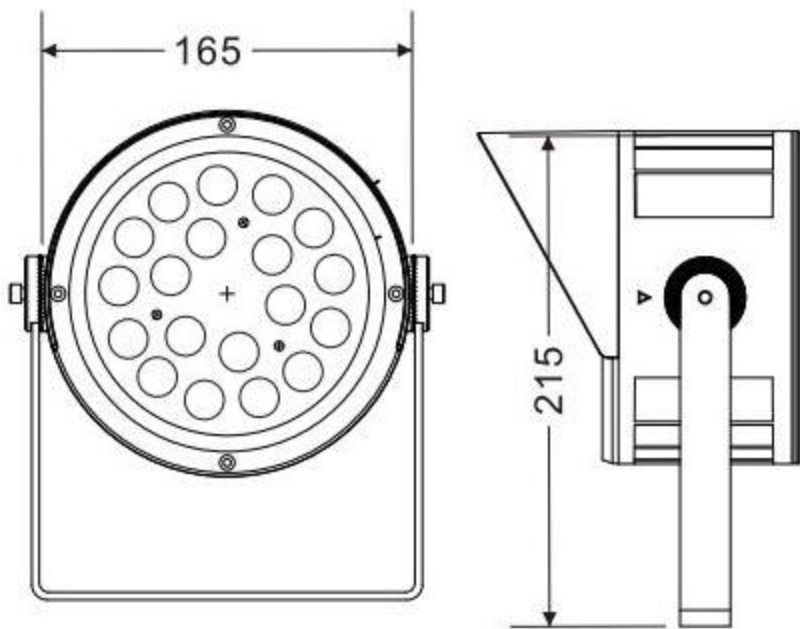

100W

XY6G-123H-ZJ

灯具材质: Lighting material	压铸铝ADC12 Die cast aluminum ADC12
防护等级: Protection level	IP65
产品尺寸: Product Size	Φ123*160*H160mm
电源盒尺寸: Power box size	110*42*32mm
铝基板尺寸: Aluminum base plate size	Φ77mm

18W

XY6G-153H-ZJ

灯具材质: Lighting material	压铸铝ADC12 Die cast aluminum ADC12
防护等级: Protection level	IP65
产品尺寸: Product Size	Φ153*159*H181mm
电源盒尺寸: Power box size	140*68*32mm
铝基板尺寸: Aluminum base plate size	Φ108mm

XY6G-195H-ZJ

灯具材质: Lighting material	压铸铝ADC12 Die cast aluminum ADC12
防护等级: Protection level	IP65
产品尺寸: Product Size	Φ195*160*H277mm
电源盒尺寸: Power box size	150*68*32mm
铝基板尺寸: Aluminum base plate size	Φ150mm