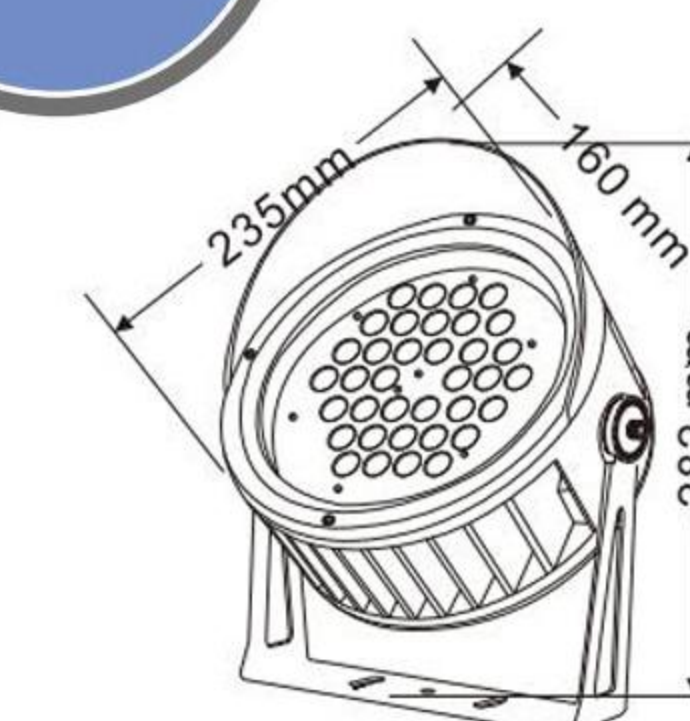

XY6G-235H-ZJ

灯具材质: Lighting material	压铸铝ADC12 Die cast aluminum ADC12
防护等级: Protection level	IP65
产品尺寸: Product Size	Φ235*160*H282mm
电源盒尺寸: Power box size	222*78*32mm
铝基板尺寸: Aluminum base plate size	Φ184/190mm