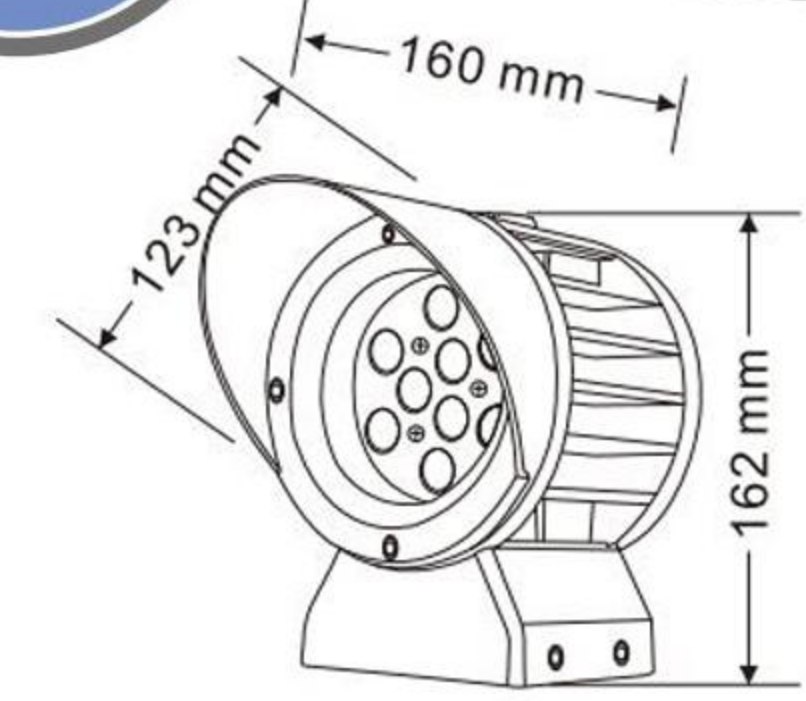

XY6G-123H-DZ

灯具材质: Lighting material	压铸铝ADC12 Die cast aluminum ADC12
防护等级: Protection level	IP65
产品尺寸: Product Size	Φ123*160*H162mm
电源盒尺寸: Power box size	110*42*32mm
铝基板尺寸: Aluminum base plate size	Φ77mm

18W