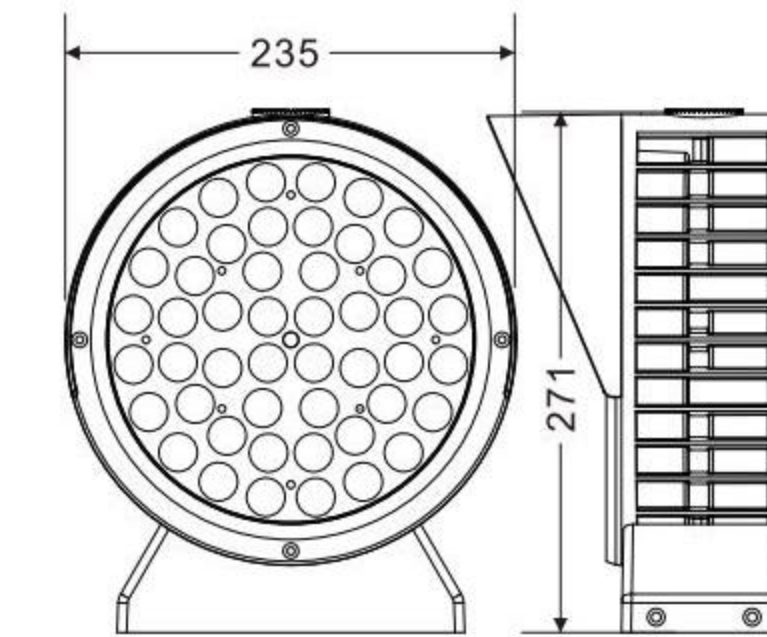

XY6G-165H-DZ

灯具材质: Lighting material	压铸铝ADC12 Die cast aluminum ADC12
防护等级: Protection level	IP65
产品尺寸: Product Size	Φ165*160*H203mm
电源盒尺寸: Power box size	150*68*32mm
铝基板尺寸: Aluminum base plate size	Φ116mm