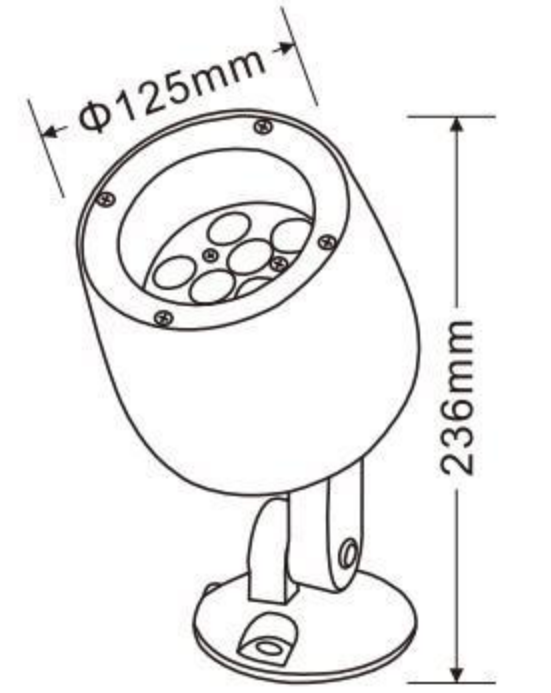

XYASD-205D

外壳材质: Lighting material	压铸铝ADC12 Die cast aluminum ADC12
防护等级: Protection level	IP65
产品尺寸: Product Size	Φ205x370mm
铝基板尺寸: Aluminum base plate size	150mm
电源盒尺寸: Power box size	180x43x38mm