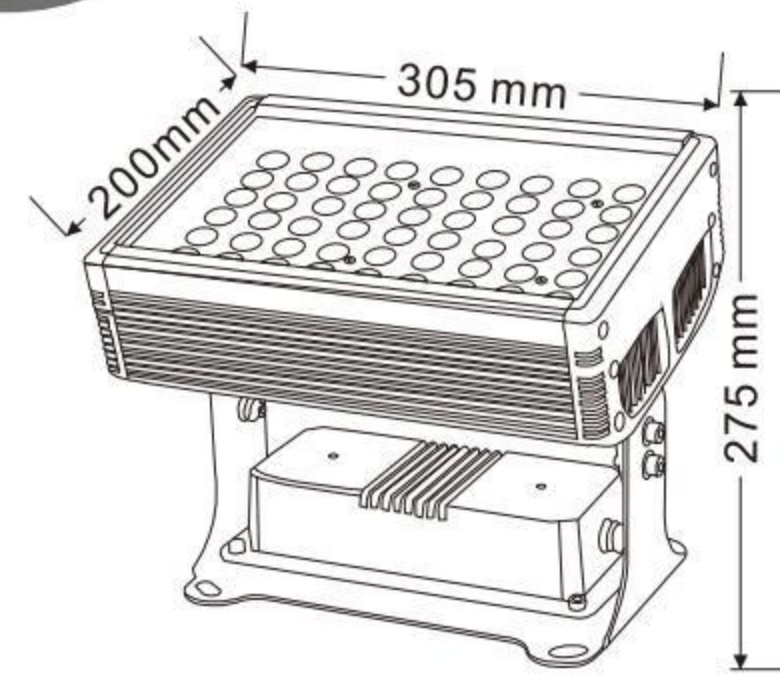

XYBM-305*2

外壳材质: Lighting material	压铸铝ADC12+拉伸铝 Die cast aluminum ADC12 +Stretching Aluminum
防护等级: Protection level	IP65
产品尺寸: Product Size	305x415xH360mm
铝基板尺寸: Aluminum base plate size	265x158mm
电源盒尺寸: Power box size	230x100x50mm

54*2W
双层